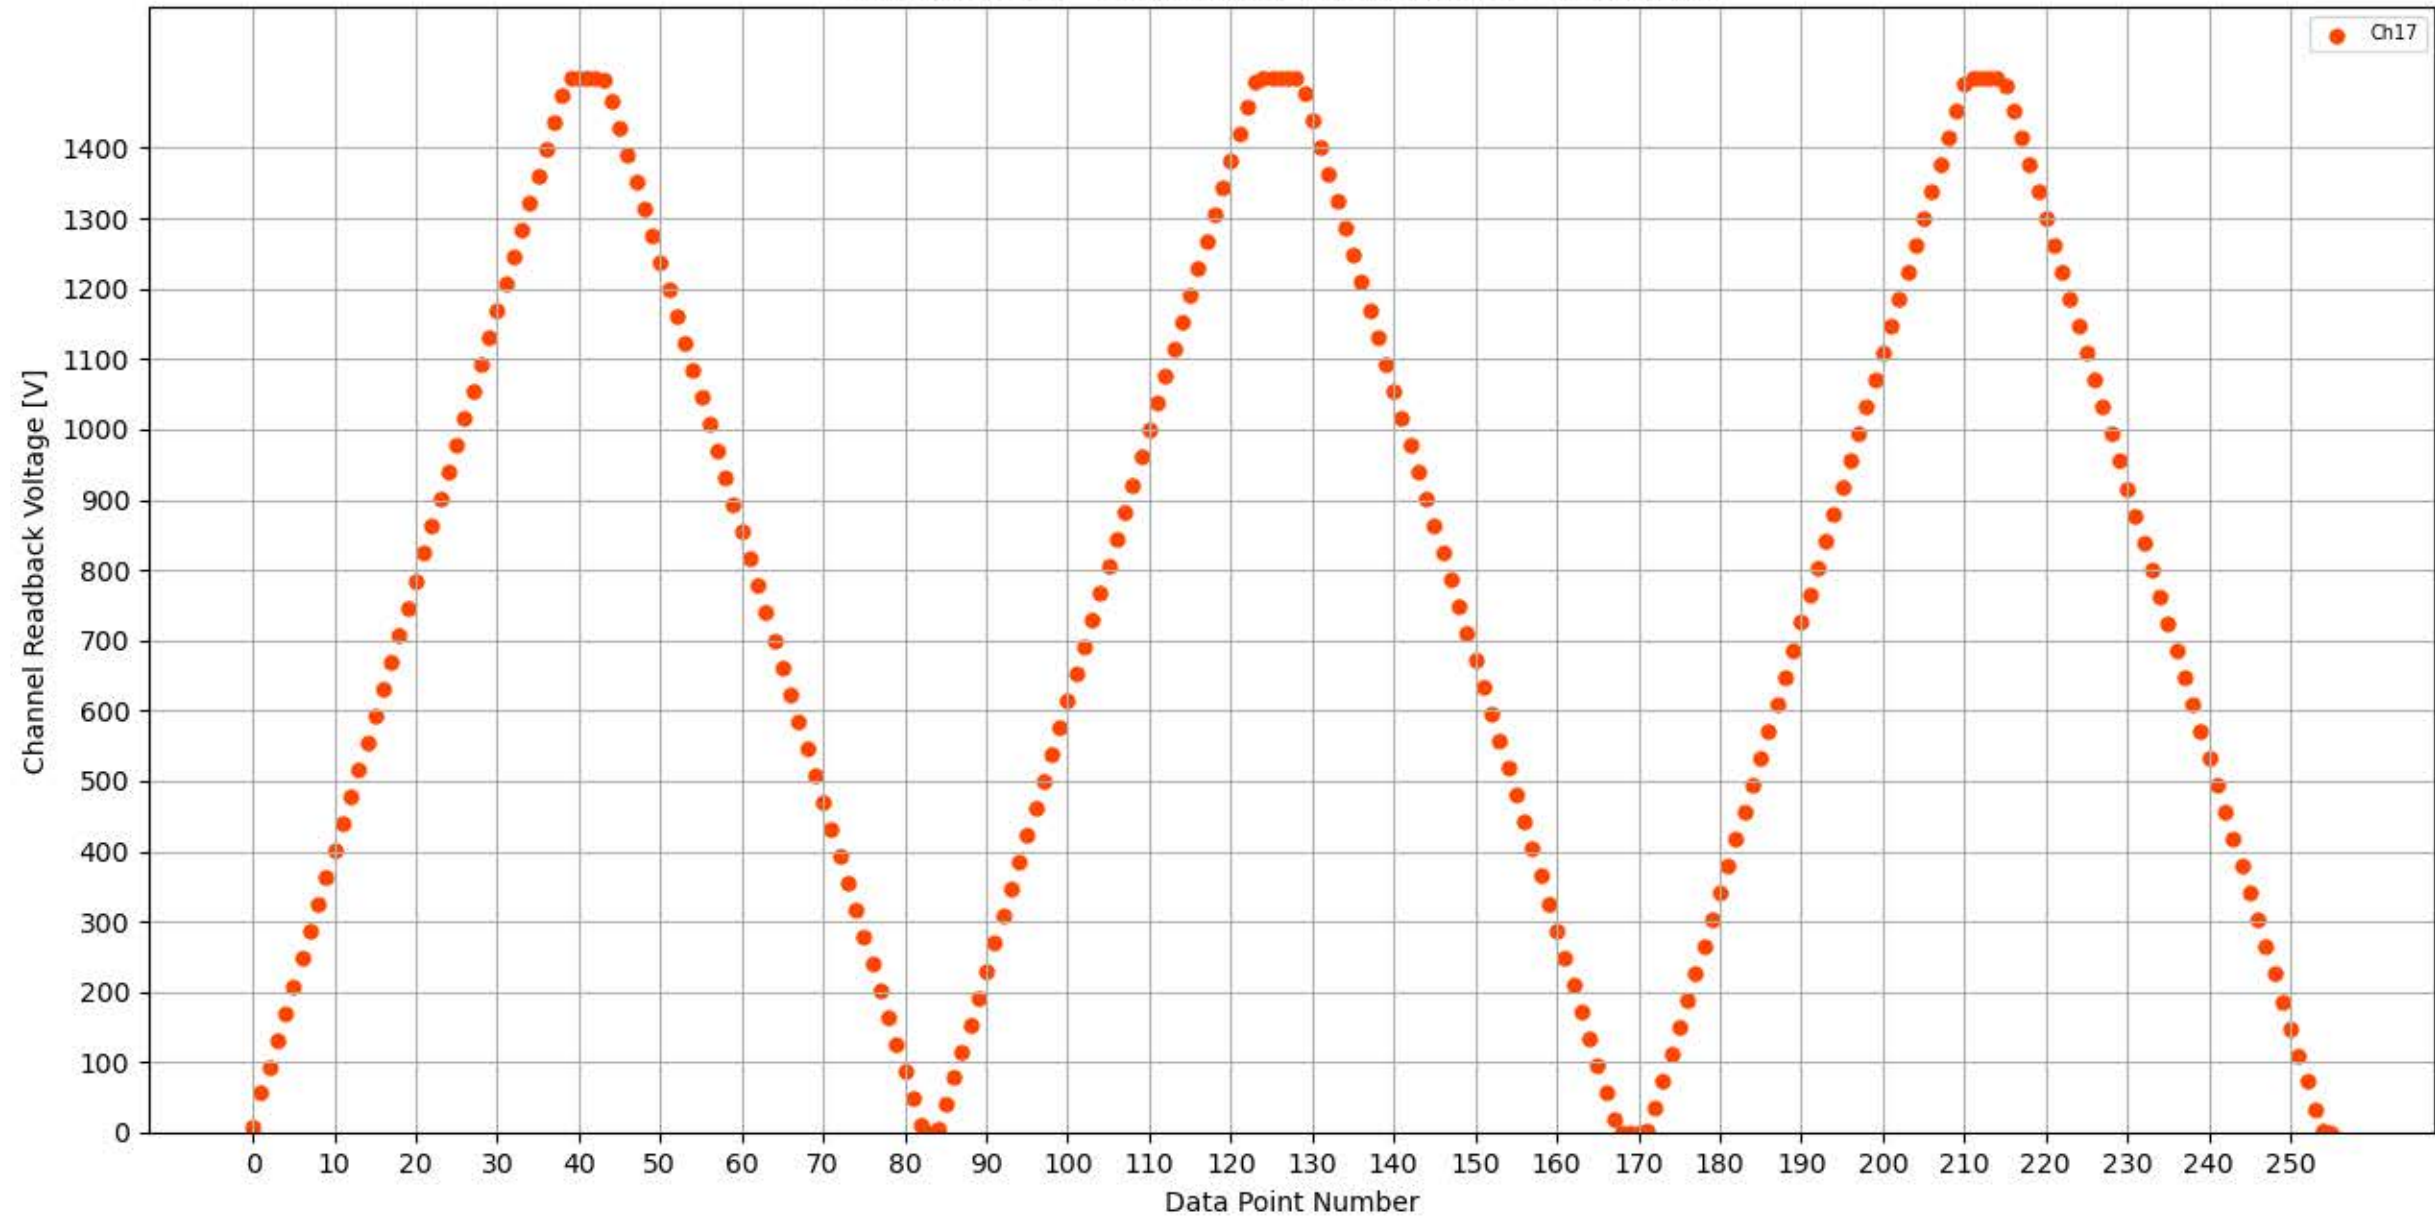

Voltage Ramp Test (Python) Bd #337, Slot #12, Ch #18

Voltage Ramp Test (Python) Bd #337, Slot #12, Ch #17