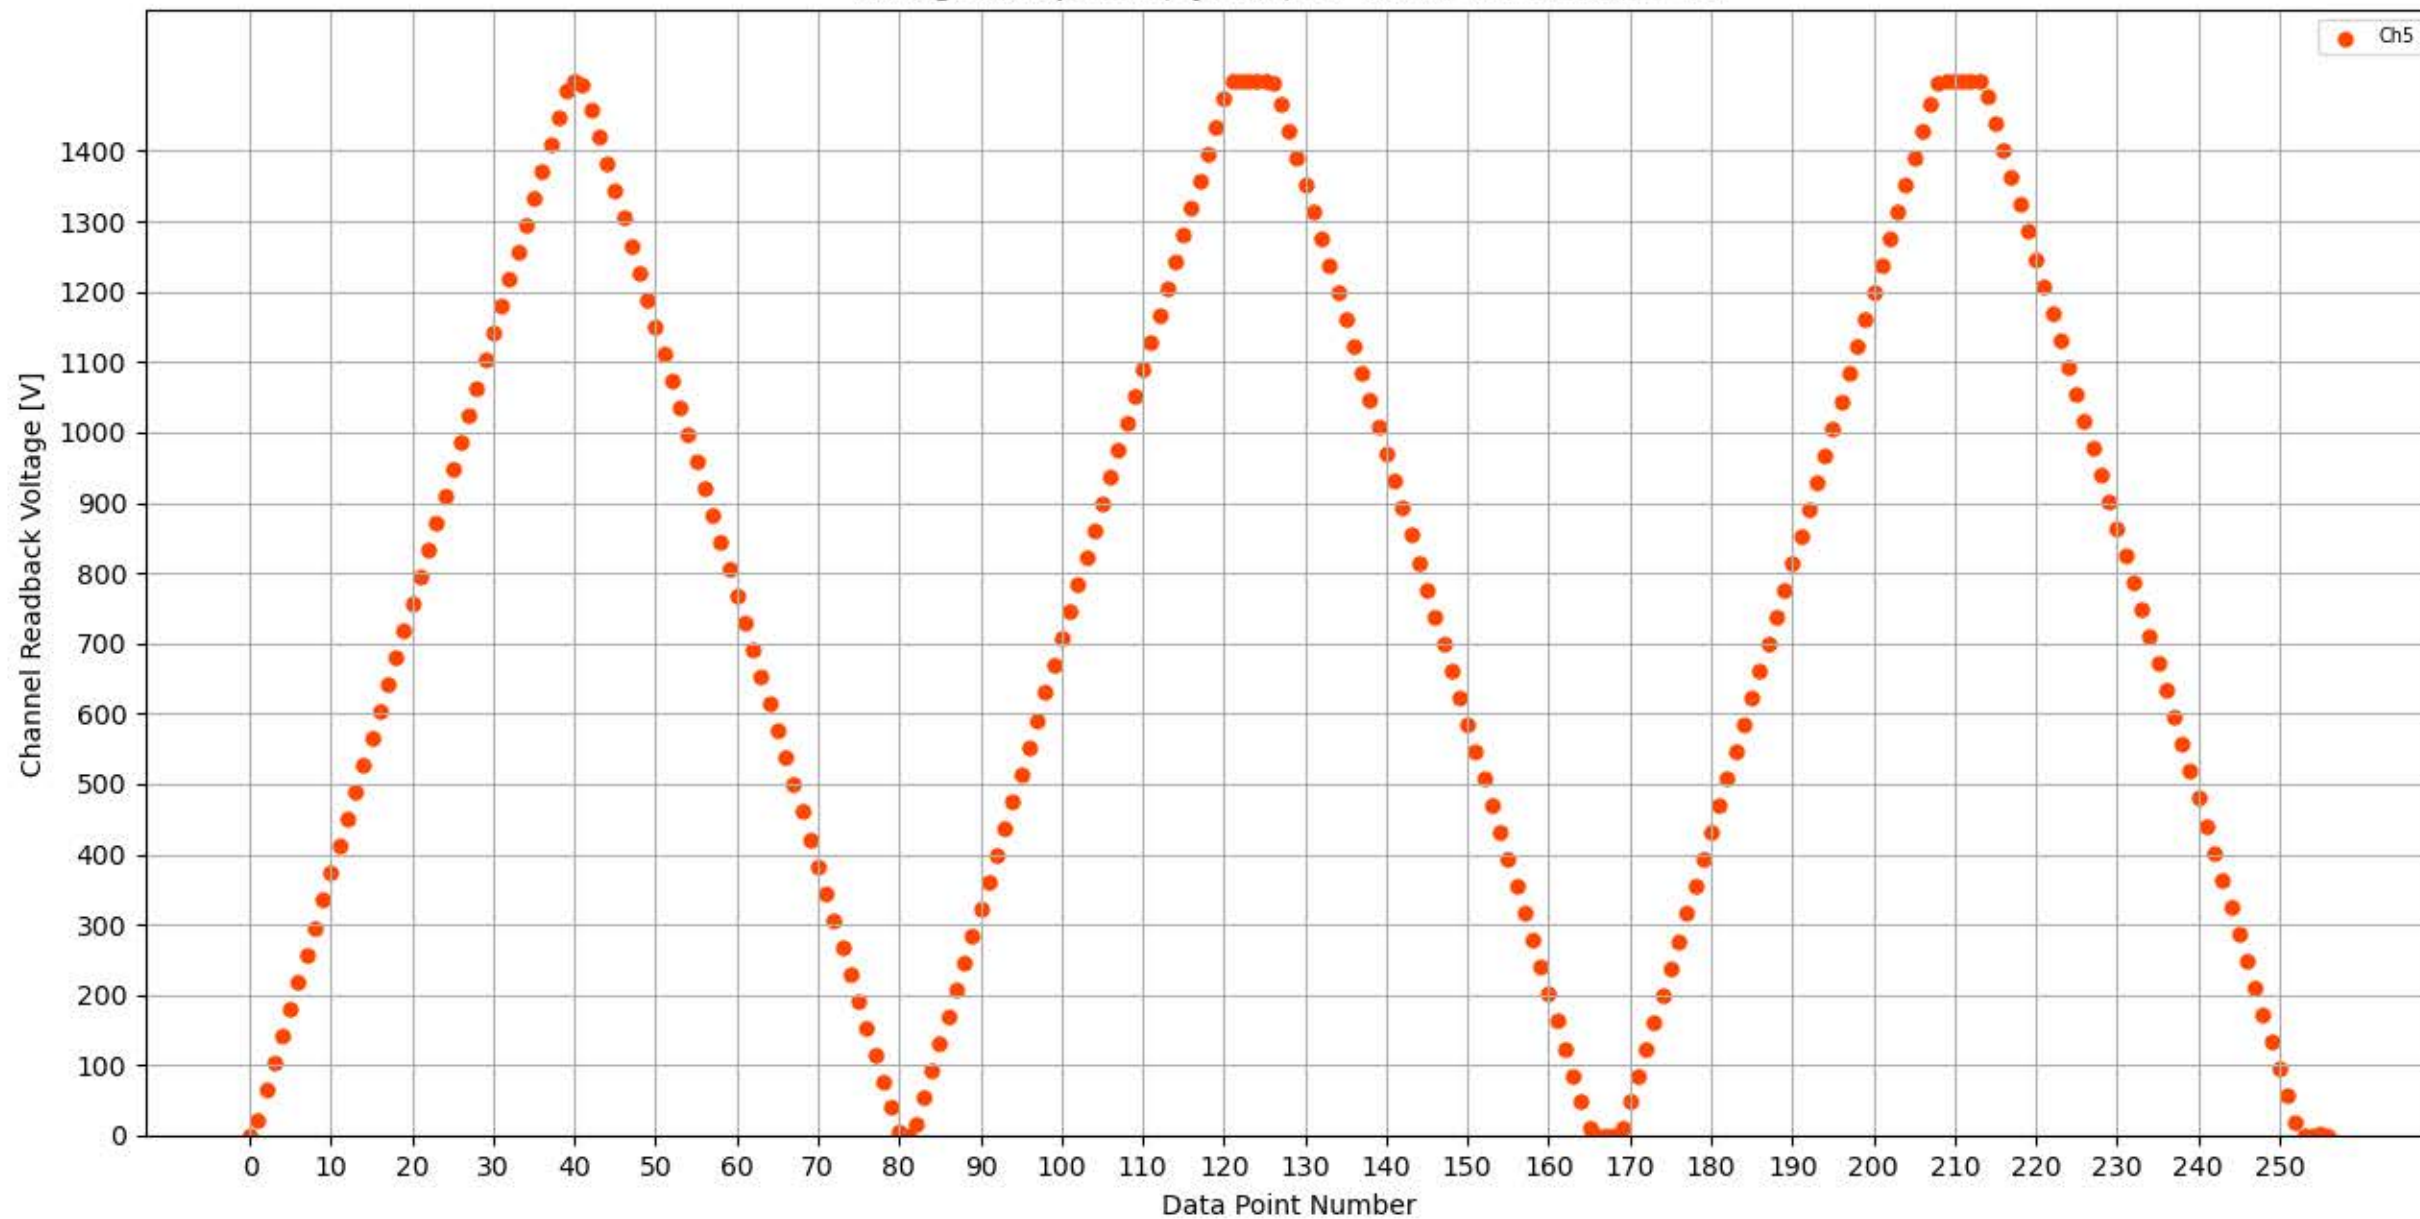

Voltage Ramp Test (Python) Bd #337, Slot #12, Ch #0

Voltage Ramp Test (Python) Bd #337, Slot #12, Ch #1

Voltage Ramp Test (Python) Bd #337, Slot #12, Ch #2

Voltage Ramp Test (Python) Bd #337, Slot #12, Ch #3

Voltage Ramp Test (Python) Bd #337, Slot #12, Ch #4

Voltage Ramp Test (Python) Bd #337, Slot #12, Ch #5

Voltage Ramp Test (Python) Bd #337, Slot #12, Ch #6

Voltage Ramp Test (Python) Bd #337, Slot #12, Ch #7