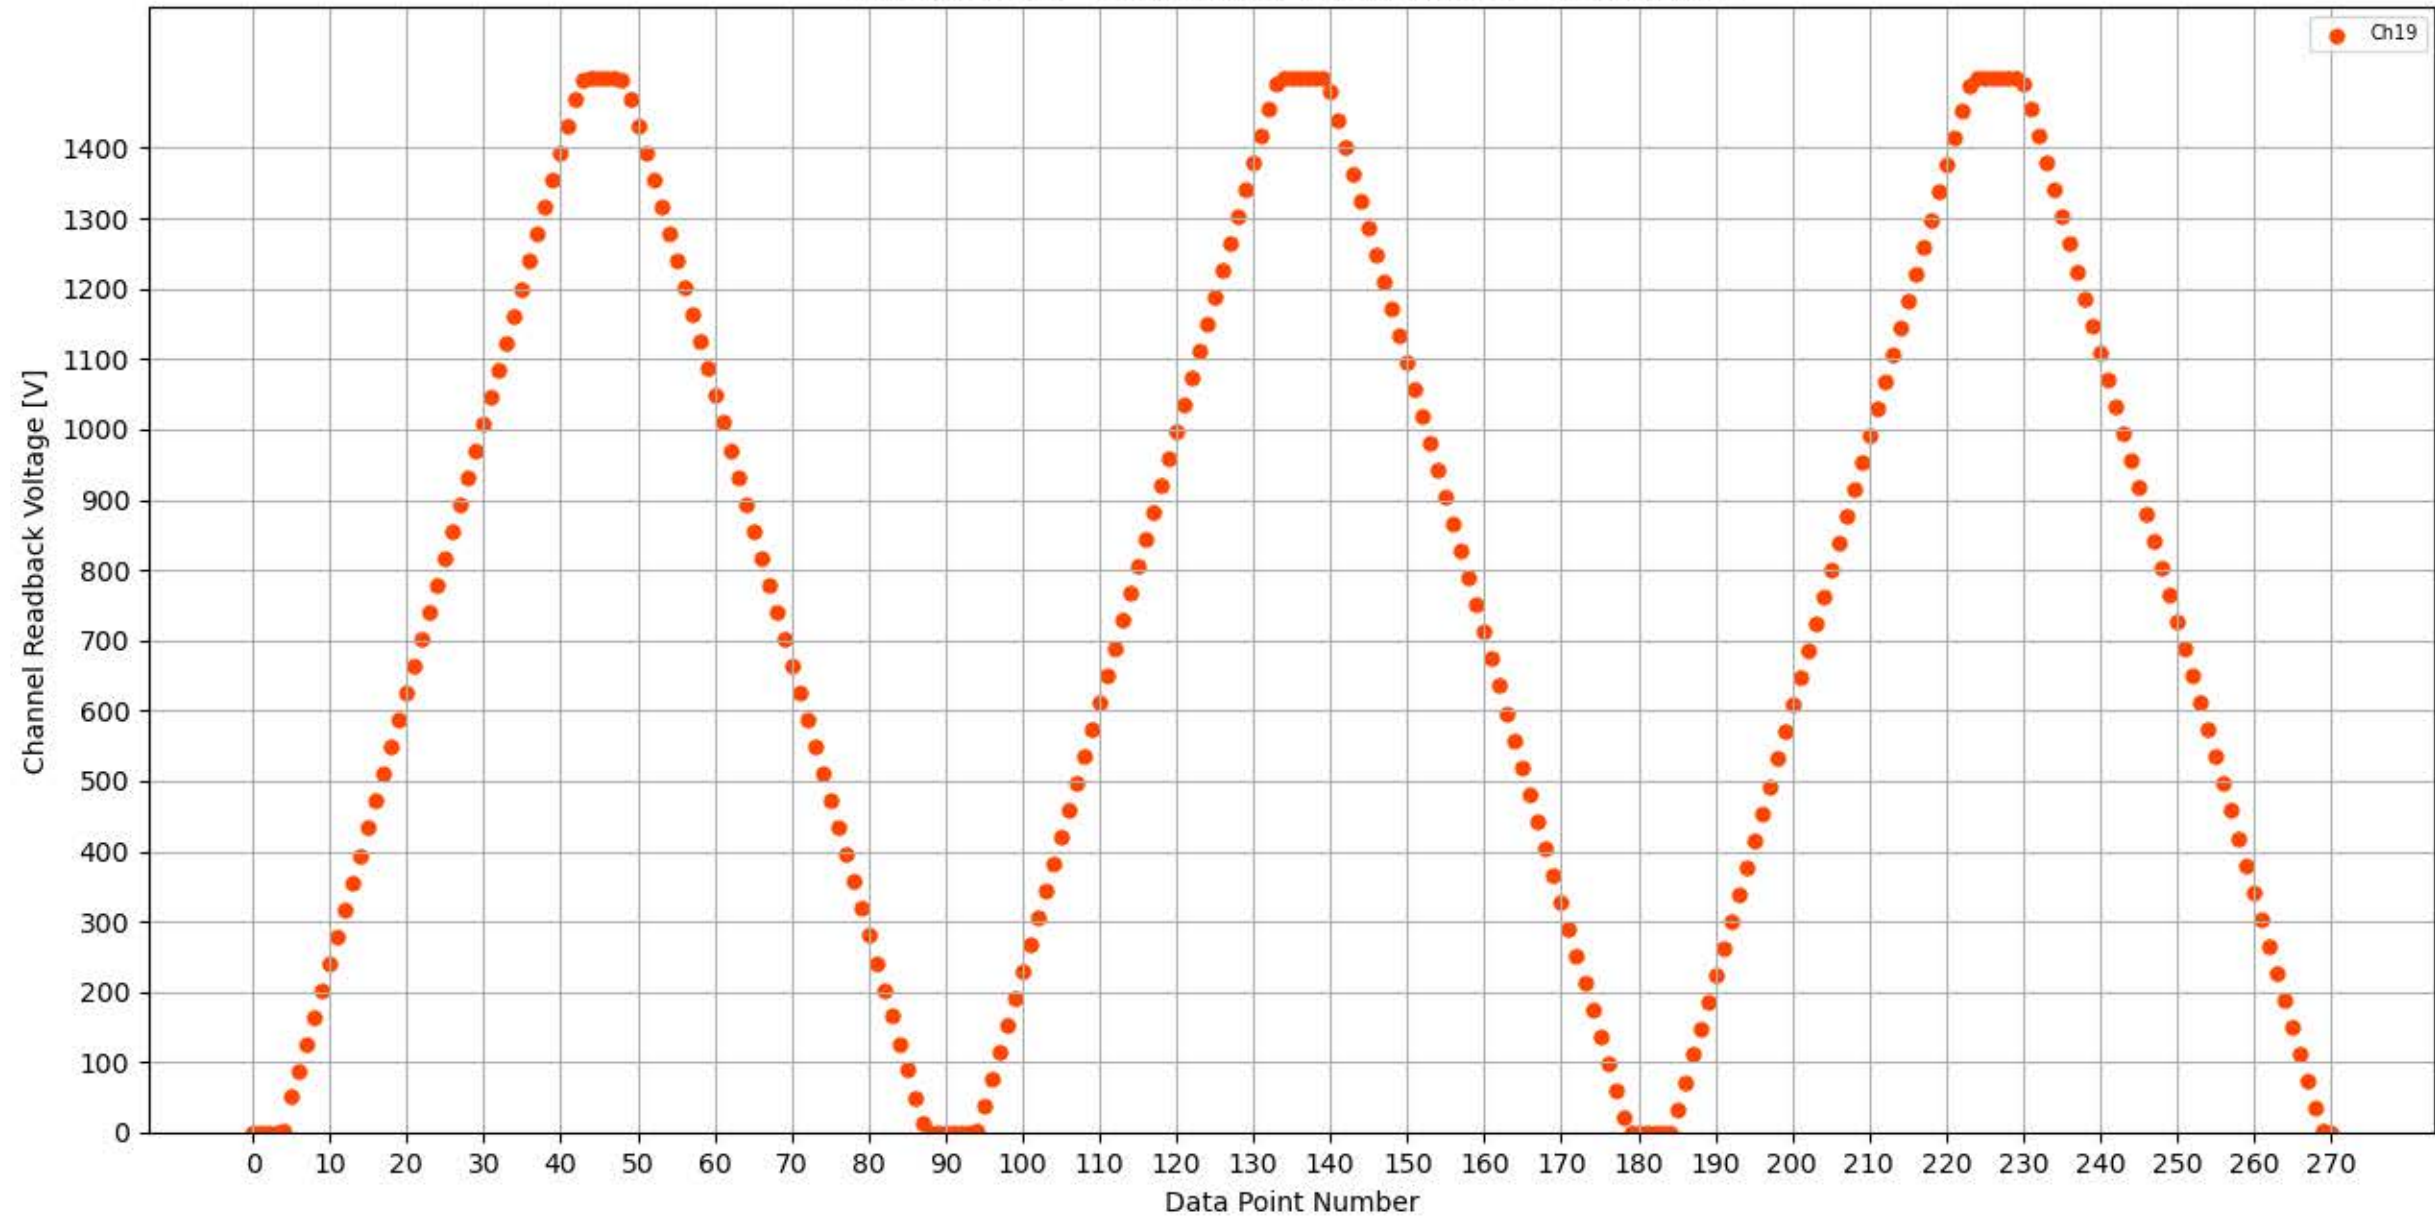

Voltage Ramp Test (Python) Bd #337, Slot #12, Ch #16

Voltage Ramp Test (Python) Bd #337, Slot #12, Ch #17

Voltage Ramp Test (Python) Bd #337, Slot #12, Ch #18

Voltage Ramp Test (Python) Bd #337, Slot #12, Ch #19