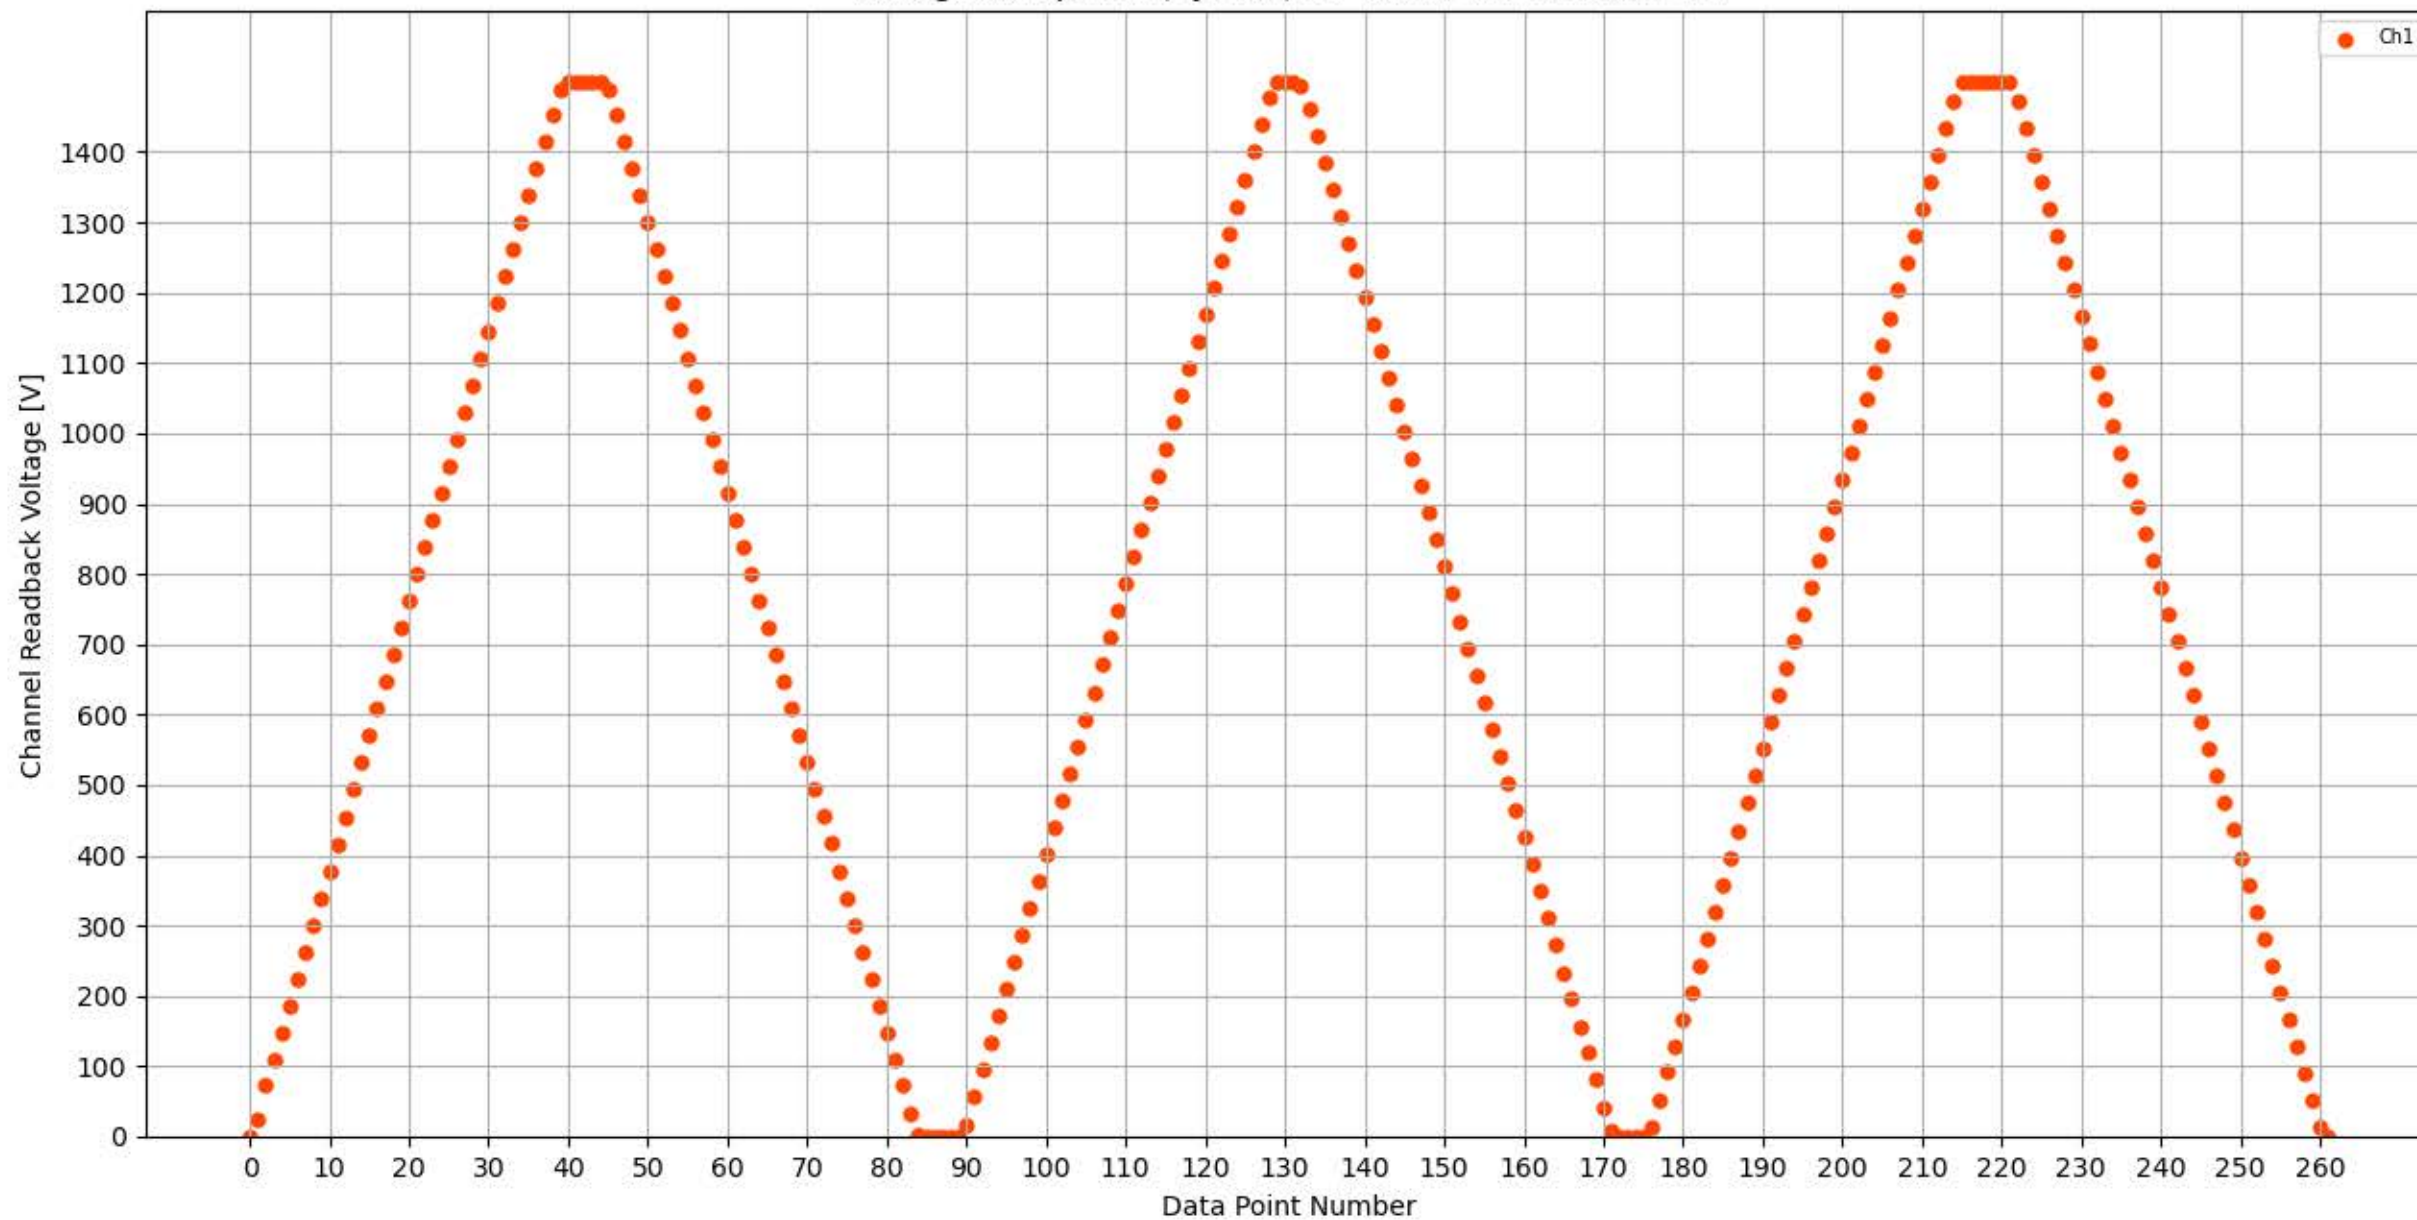

Voltage Ramp Test (Python) Bd #337, Slot #12, Ch #0

Voltage Ramp Test (Python) Bd #337, Slot #12, Ch #1

Voltage Ramp Test (Python) Bd #337, Slot #12, Ch #2

Voltage Ramp Test (Python) Bd #337, Slot #12, Ch #3

Voltage Ramp Test (Python) Bd #337, Slot #12, Ch #4

Voltage Ramp Test (Python) Bd #337, Slot #12, Ch #5

Voltage Ramp Test (Python) Bd #337, Slot #12, Ch #6

Voltage Ramp Test (Python) Bd #337, Slot #12, Ch #7