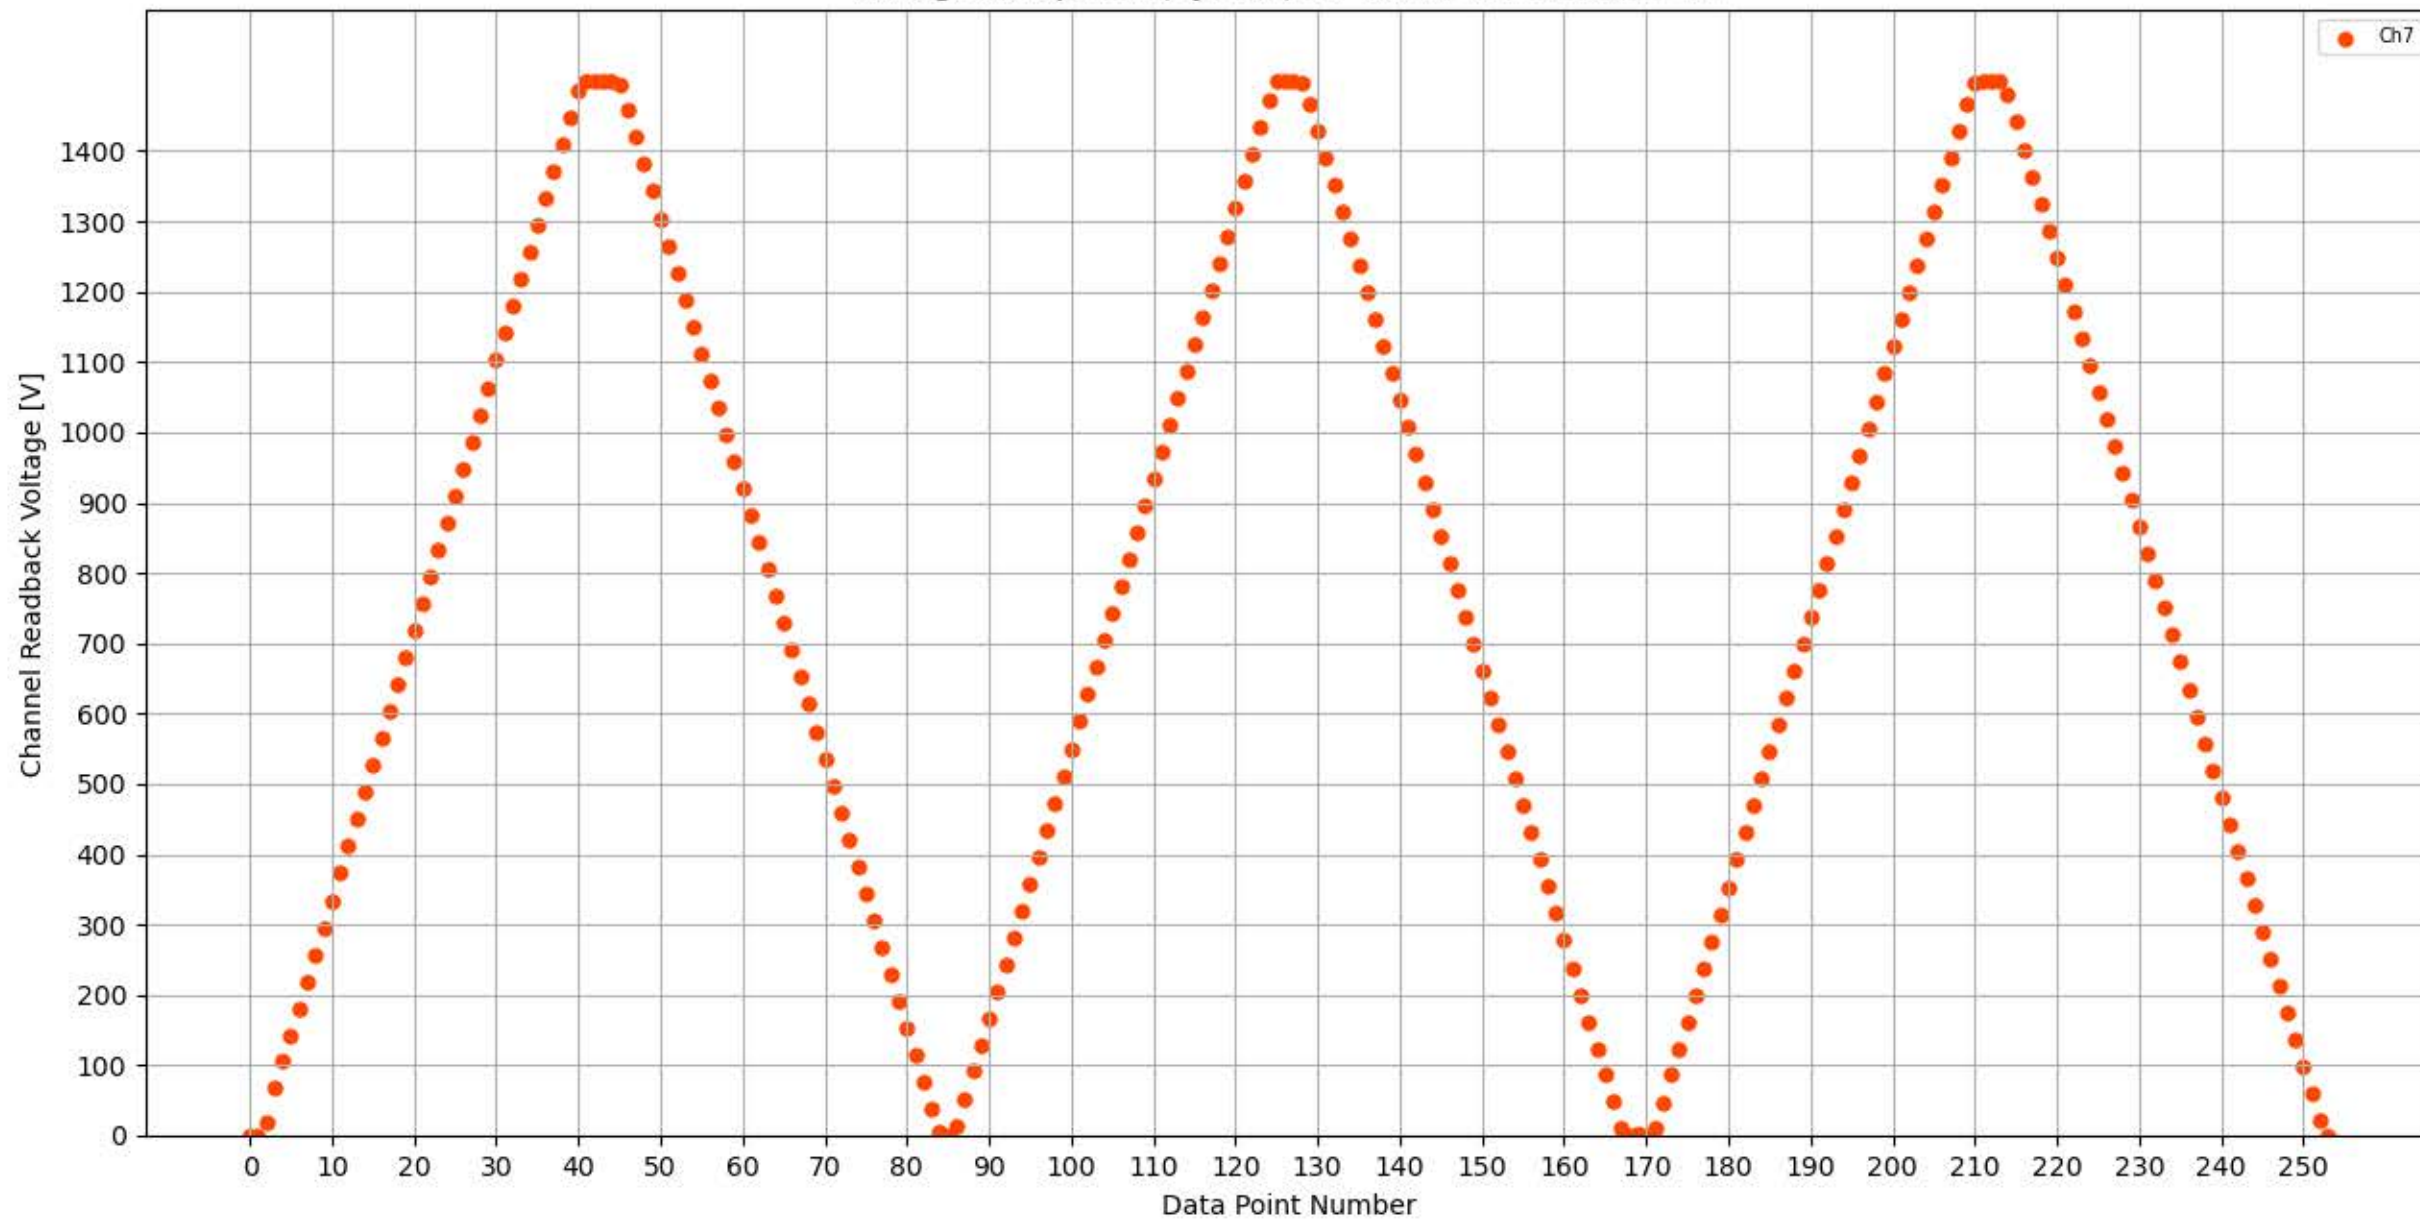

Voltage Ramp Test (Python) Bd #337, Slot #12, Ch #0

Voltage Ramp Test (Python) Bd #337, Slot #12, Ch #1

Voltage Ramp Test (Python) Bd #337, Slot #12, Ch #2

Voltage Ramp Test (Python) Bd #337, Slot #12, Ch #3

Voltage Ramp Test (Python) Bd #337, Slot #12, Ch #4

Voltage Ramp Test (Python) Bd #337, Slot #12, Ch #5

Voltage Ramp Test (Python) Bd #337, Slot #12, Ch #6

Voltage Ramp Test (Python) Bd #337, Slot #12, Ch #7