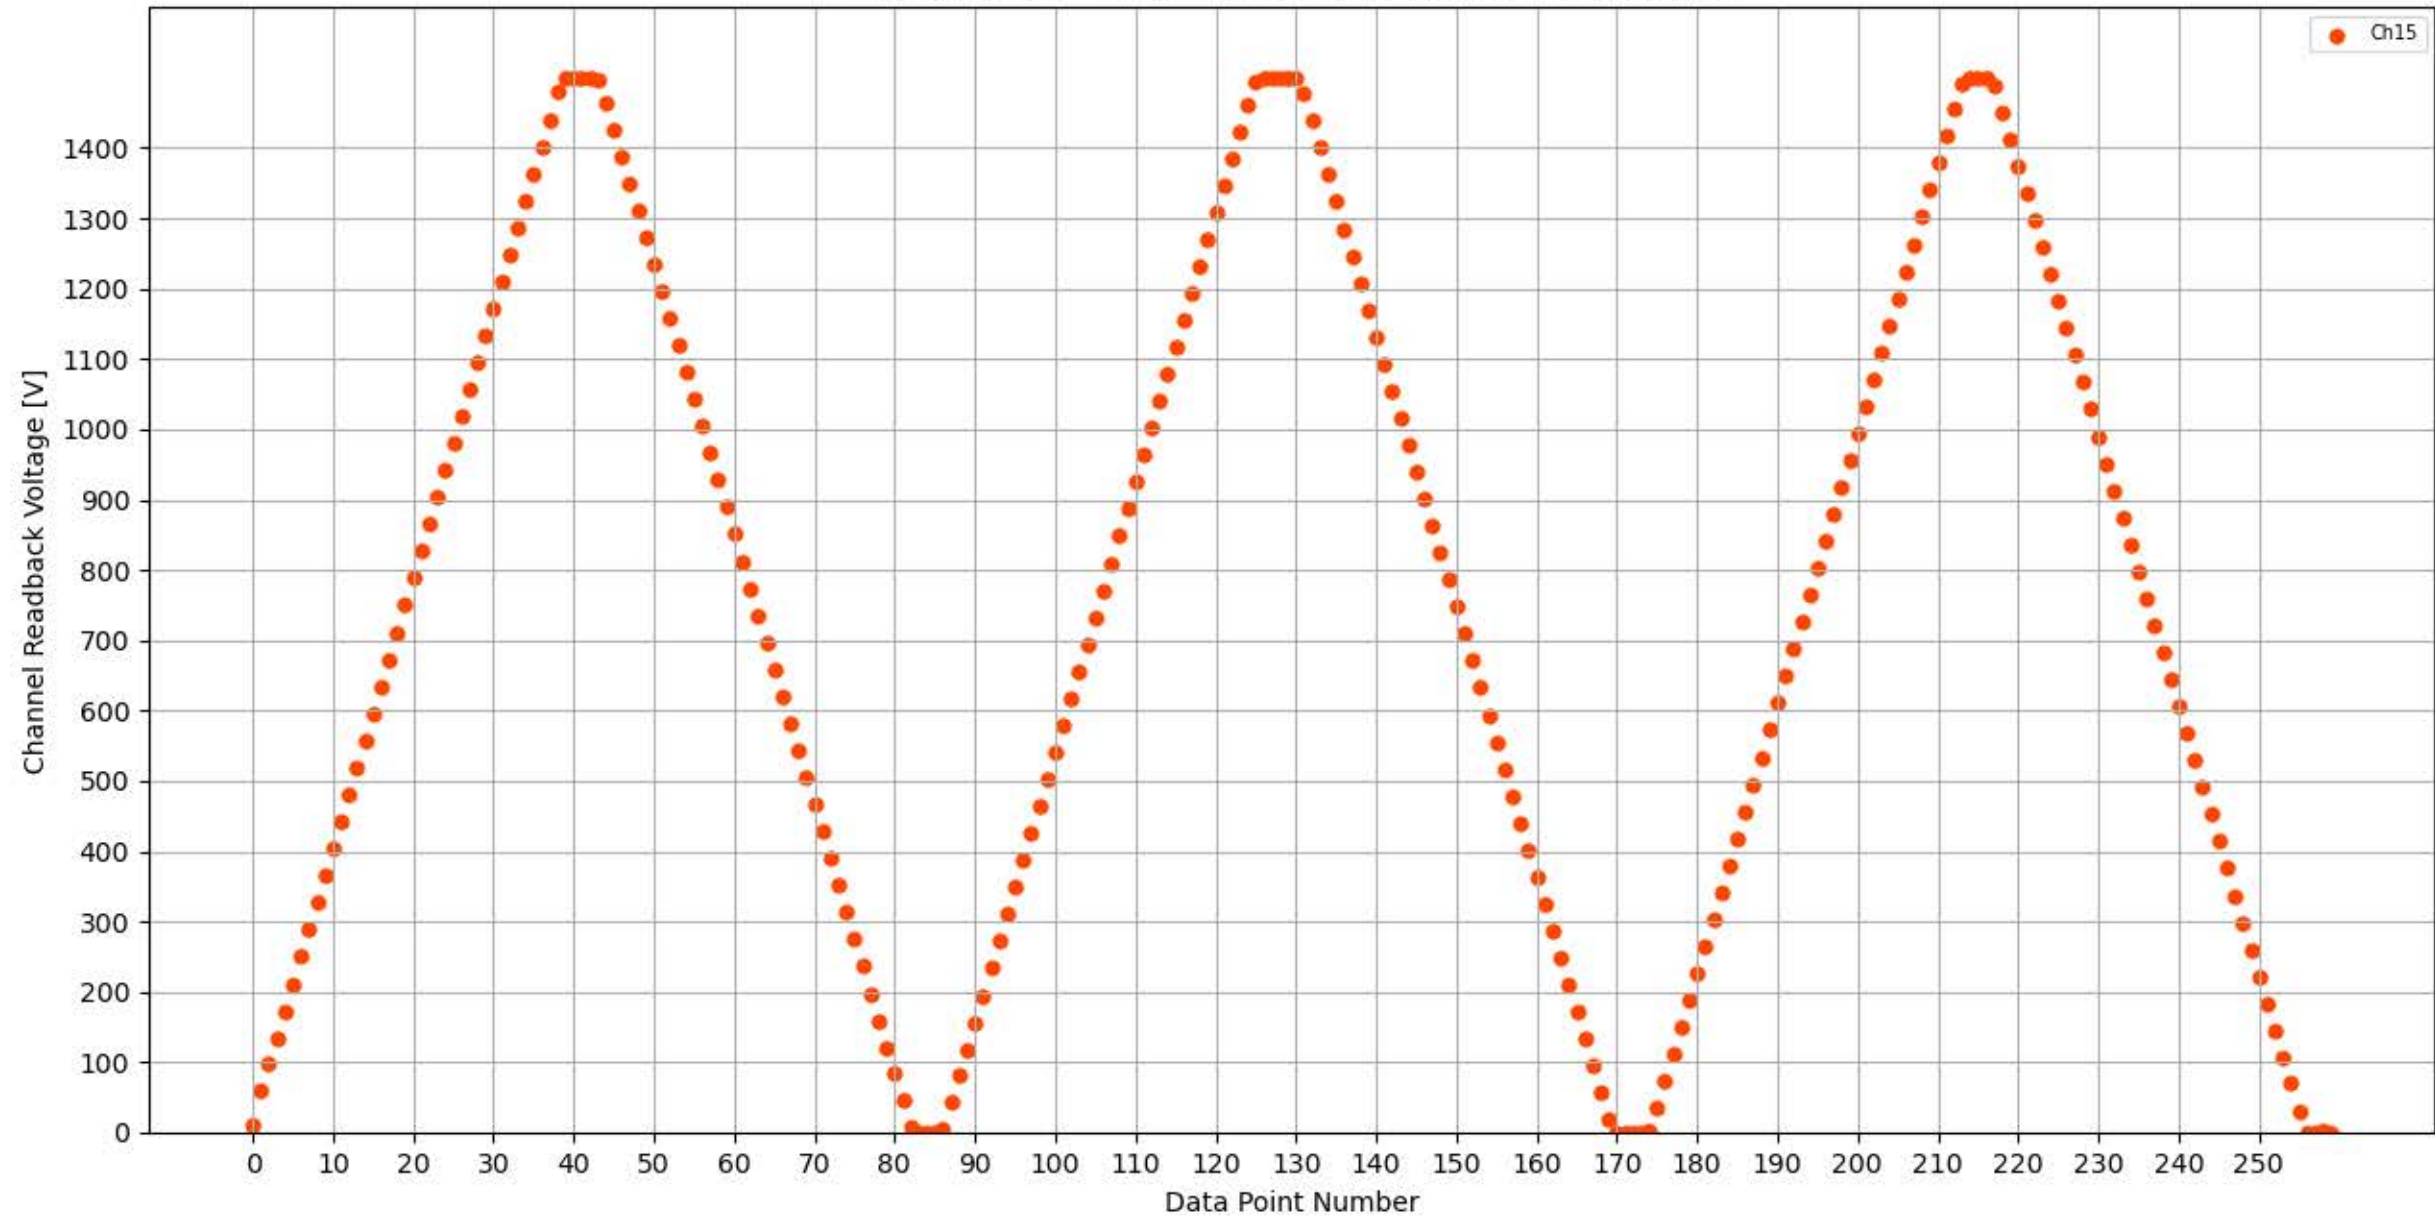

Voltage Ramp Test (Python) Bd #337, Slot #12, Ch #12

Voltage Ramp Test (Python) Bd #337, Slot #12, Ch #13

Voltage Ramp Test (Python) Bd #337, Slot #12, Ch #14

Voltage Ramp Test (Python) Bd #337, Slot #12, Ch #15