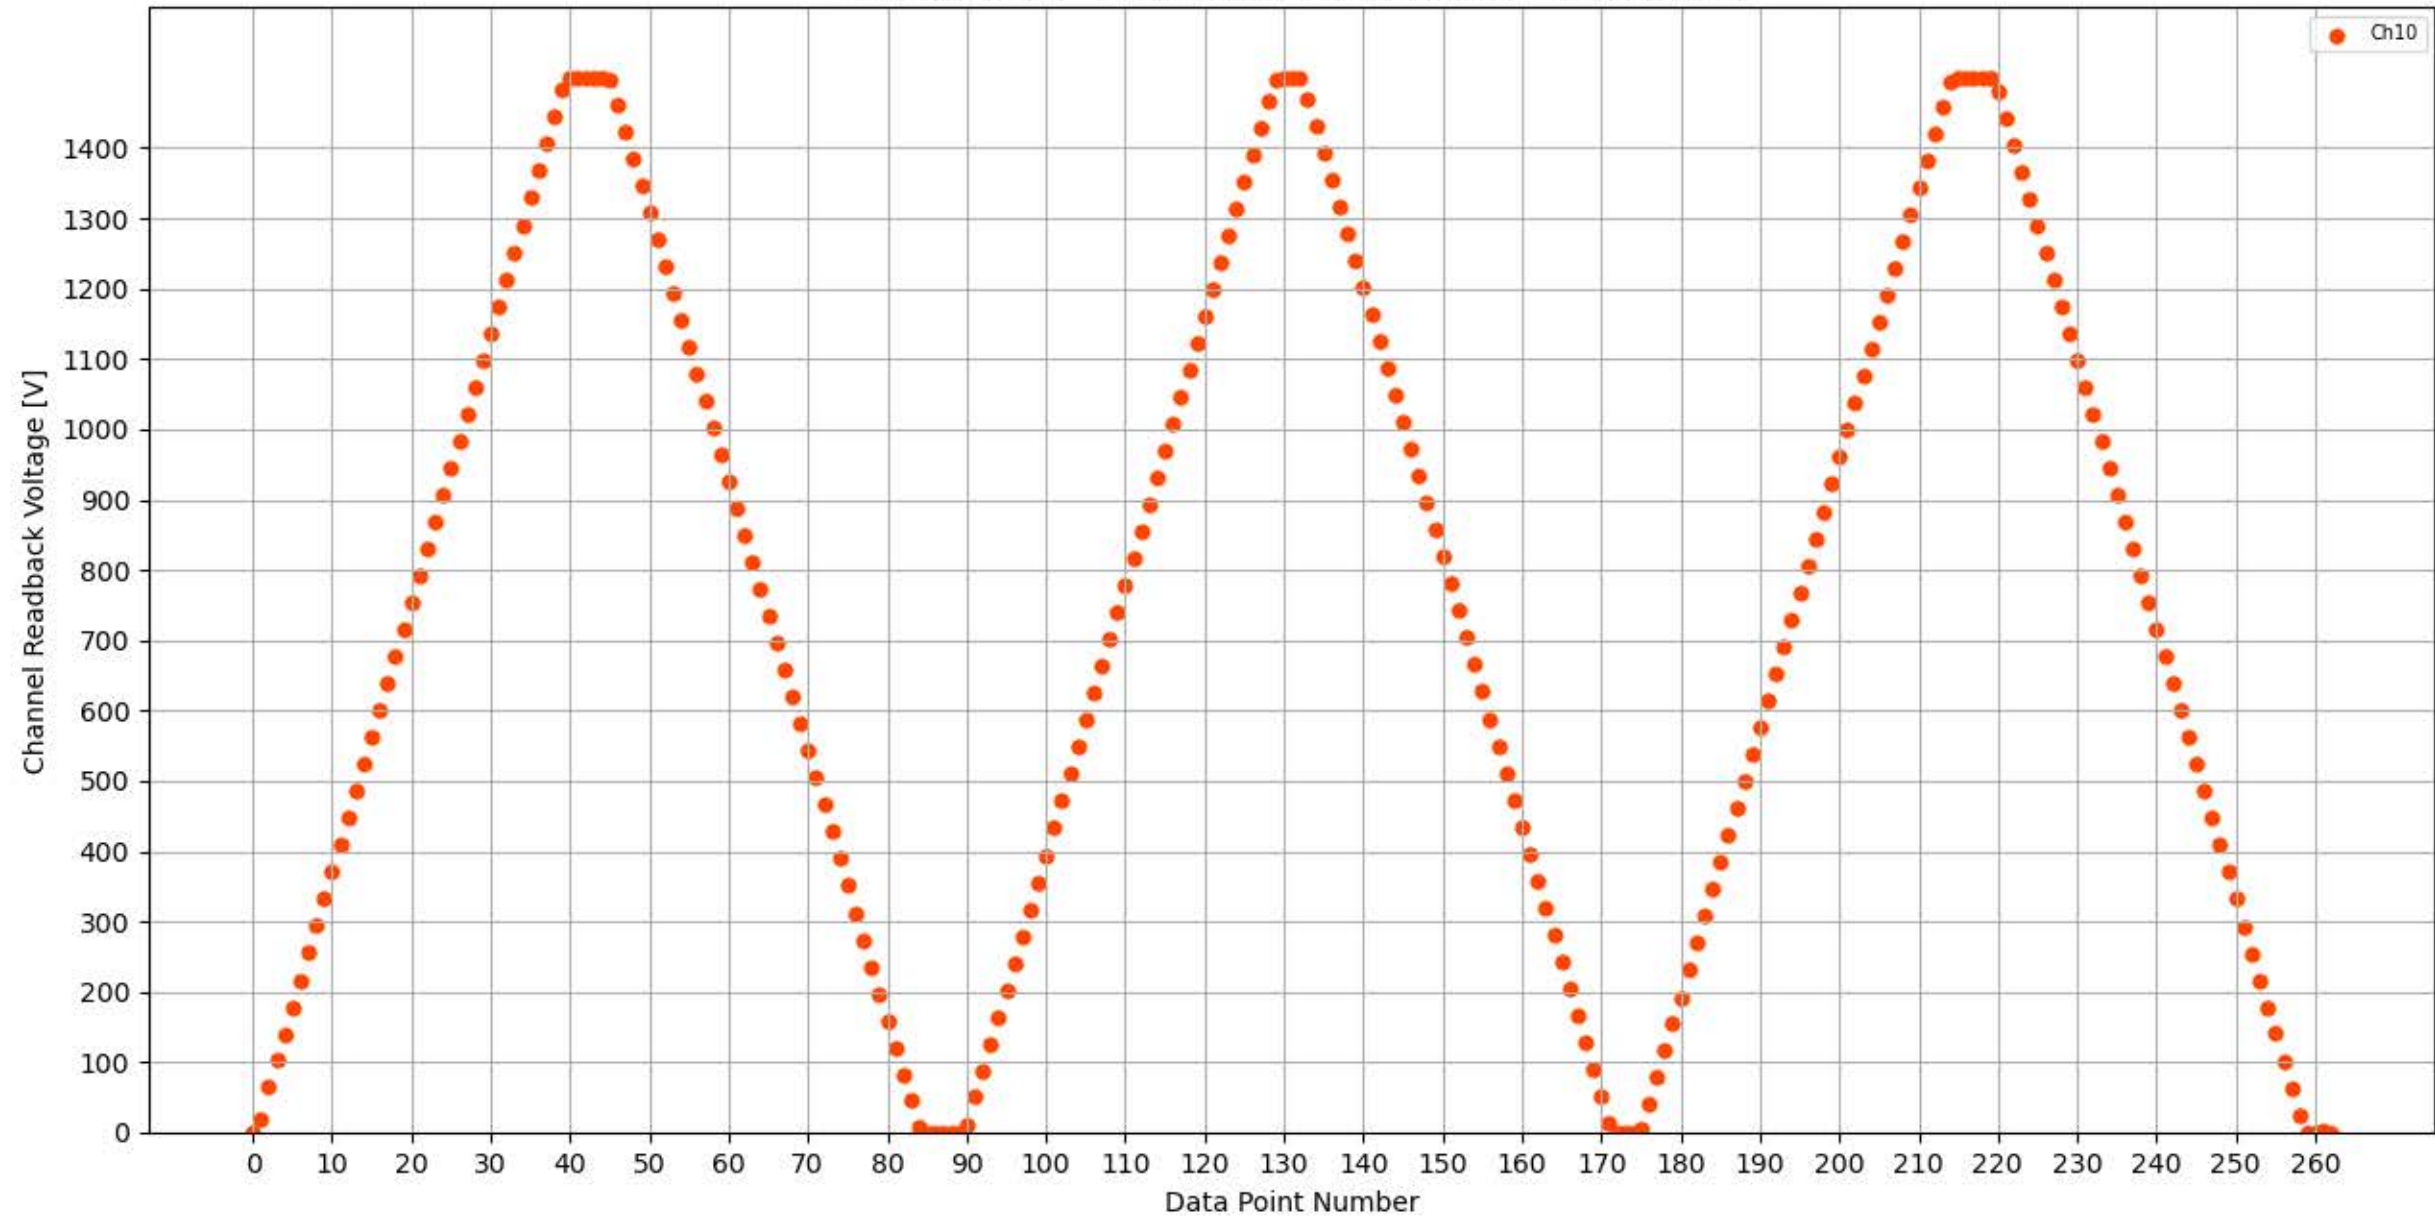

Voltage Ramp Test (Python) Bd #337, Slot #12, Ch #11

Voltage Ramp Test (Python) Bd #337, Slot #12, Ch #10