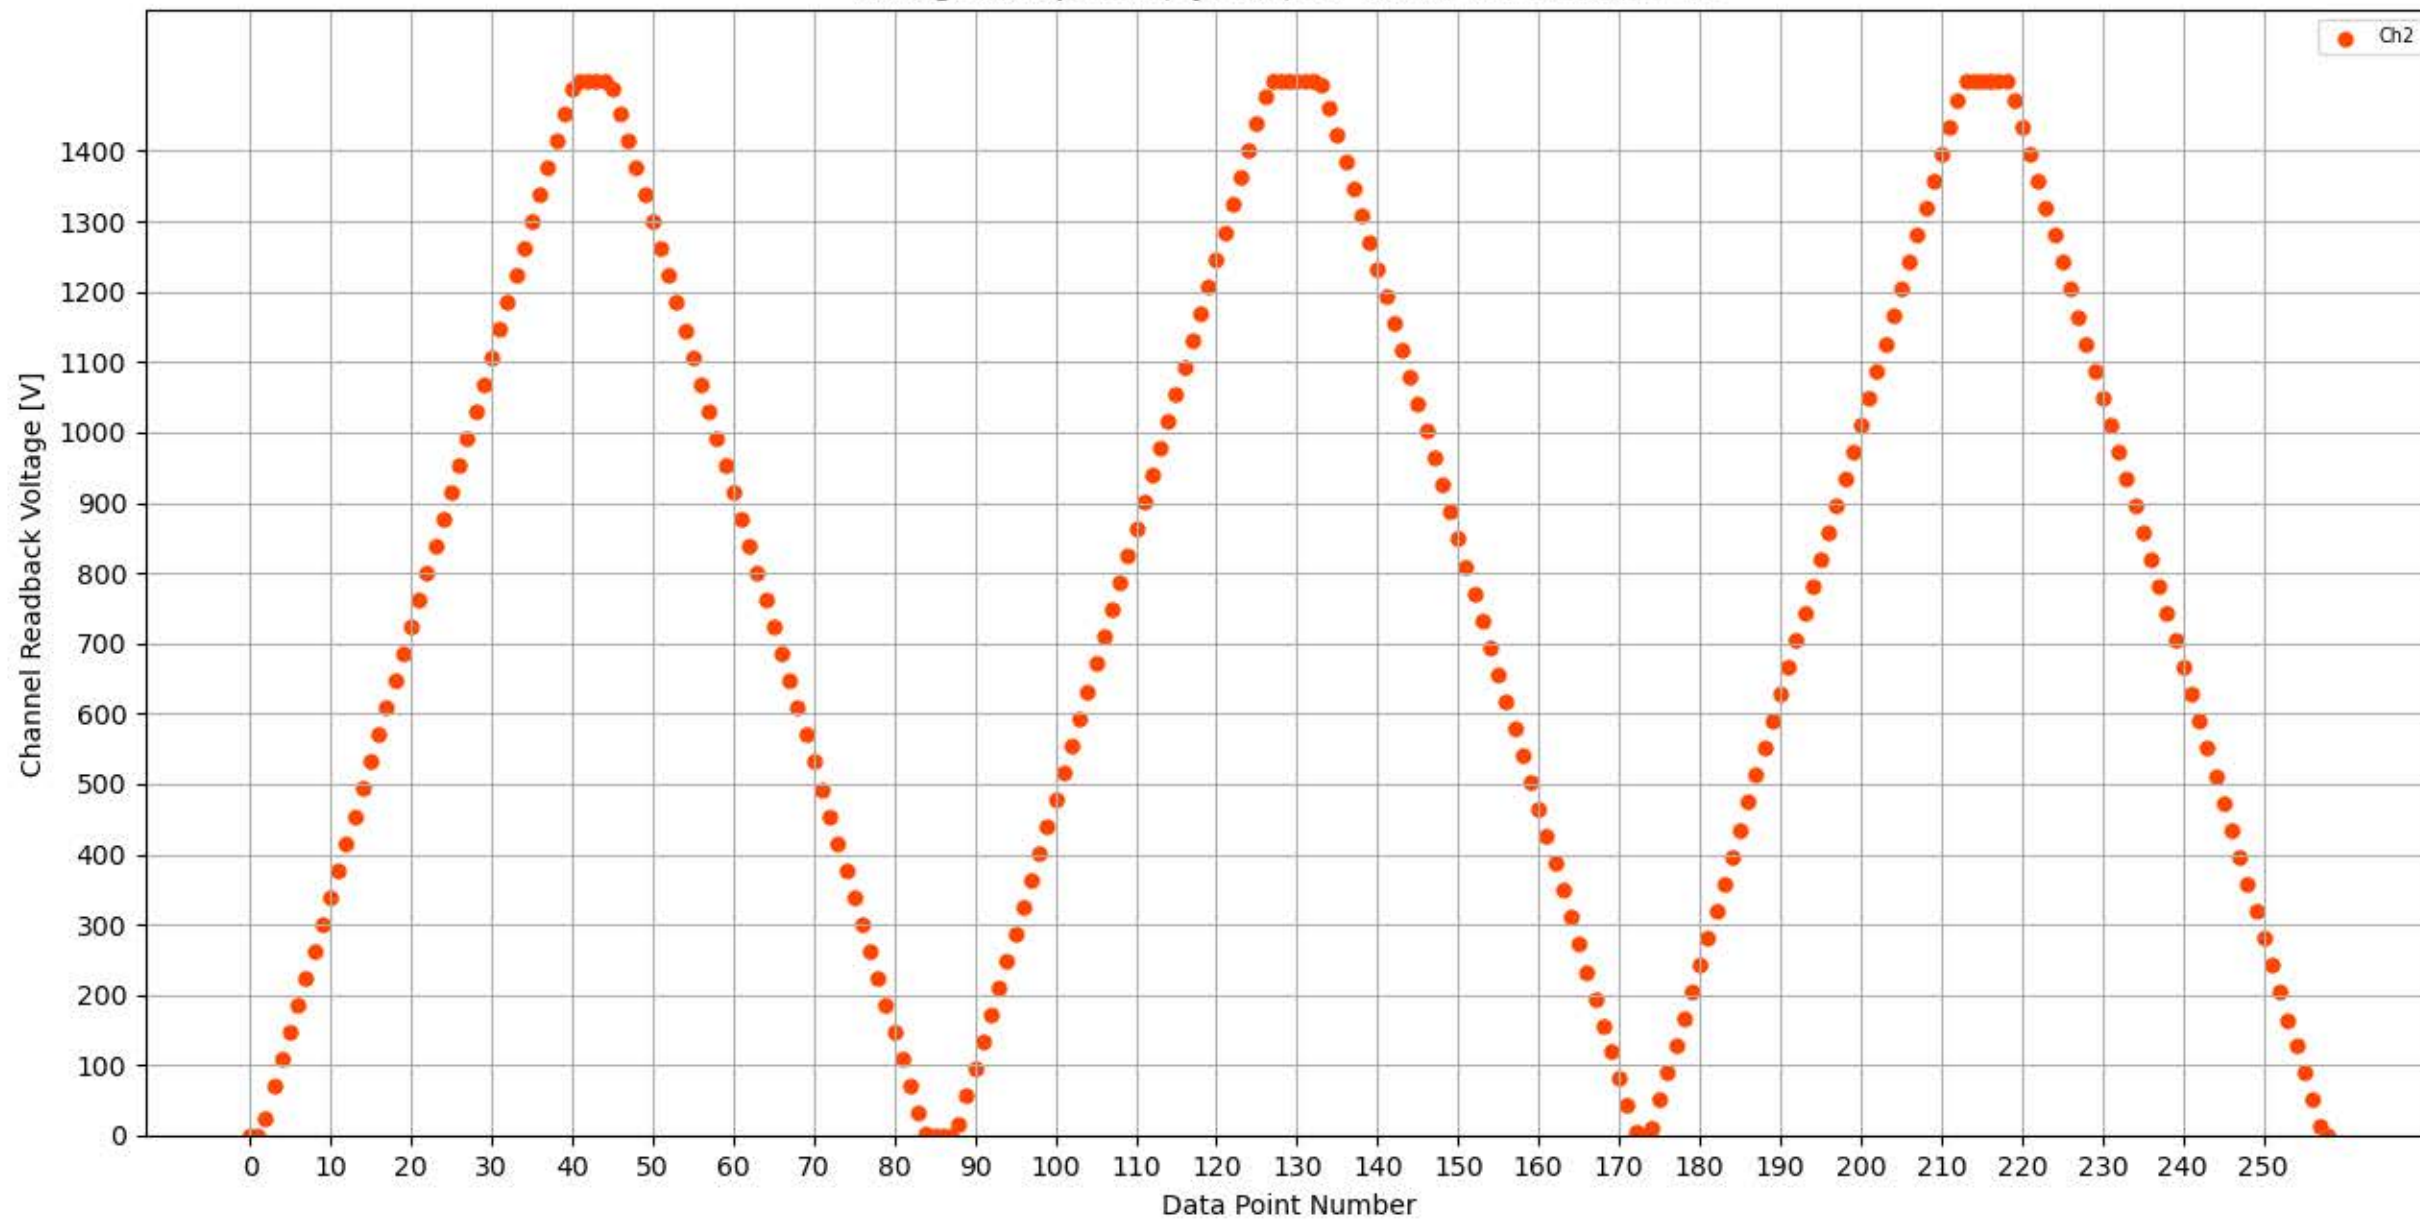

Voltage Ramp Test (Python) Bd #337, Slot #12, Ch #0

Voltage Ramp Test (Python) Bd #337, Slot #12, Ch #1

Voltage Ramp Test (Python) Bd #337, Slot #12, Ch #2

Voltage Ramp Test (Python) Bd #337, Slot #12, Ch #3

Voltage Ramp Test (Python) Bd #337, Slot #12, Ch #4

Voltage Ramp Test (Python) Bd #337, Slot #12, Ch #5

Voltage Ramp Test (Python) Bd #337, Slot #12, Ch #6

Voltage Ramp Test (Python) Bd #337, Slot #12, Ch #7