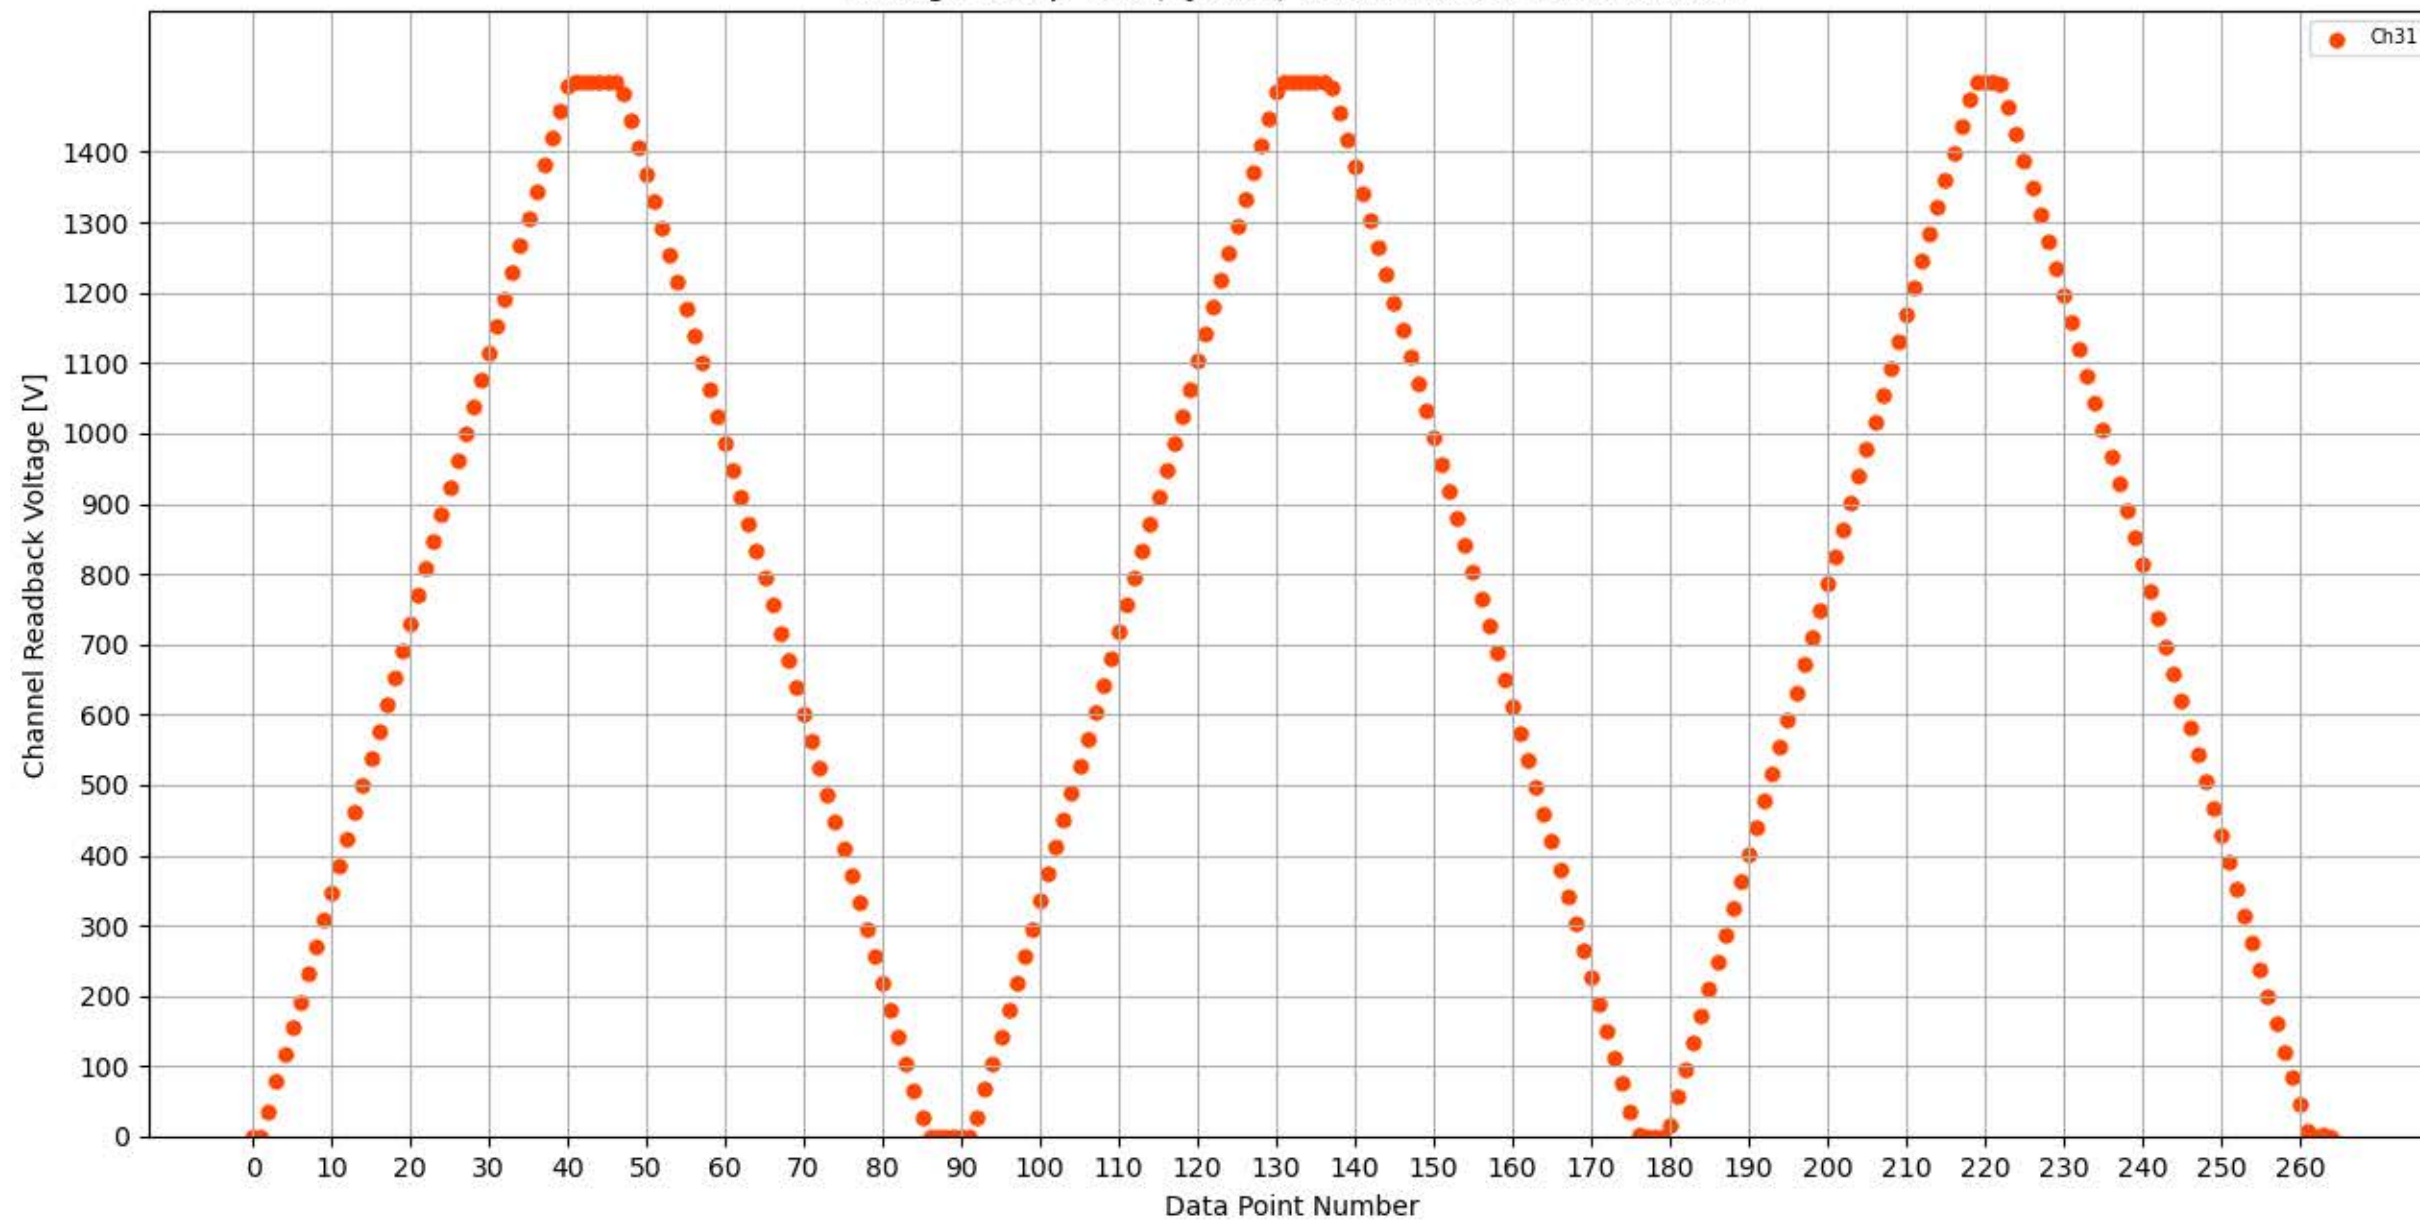

Voltage Ramp Test (Python) Bd #337, Slot #12, Ch #28

Voltage Ramp Test (Python) Bd #337, Slot #12, Ch #29

Voltage Ramp Test (Python) Bd #337, Slot #12, Ch #30

Voltage Ramp Test (Python) Bd #337, Slot #12, Ch #31