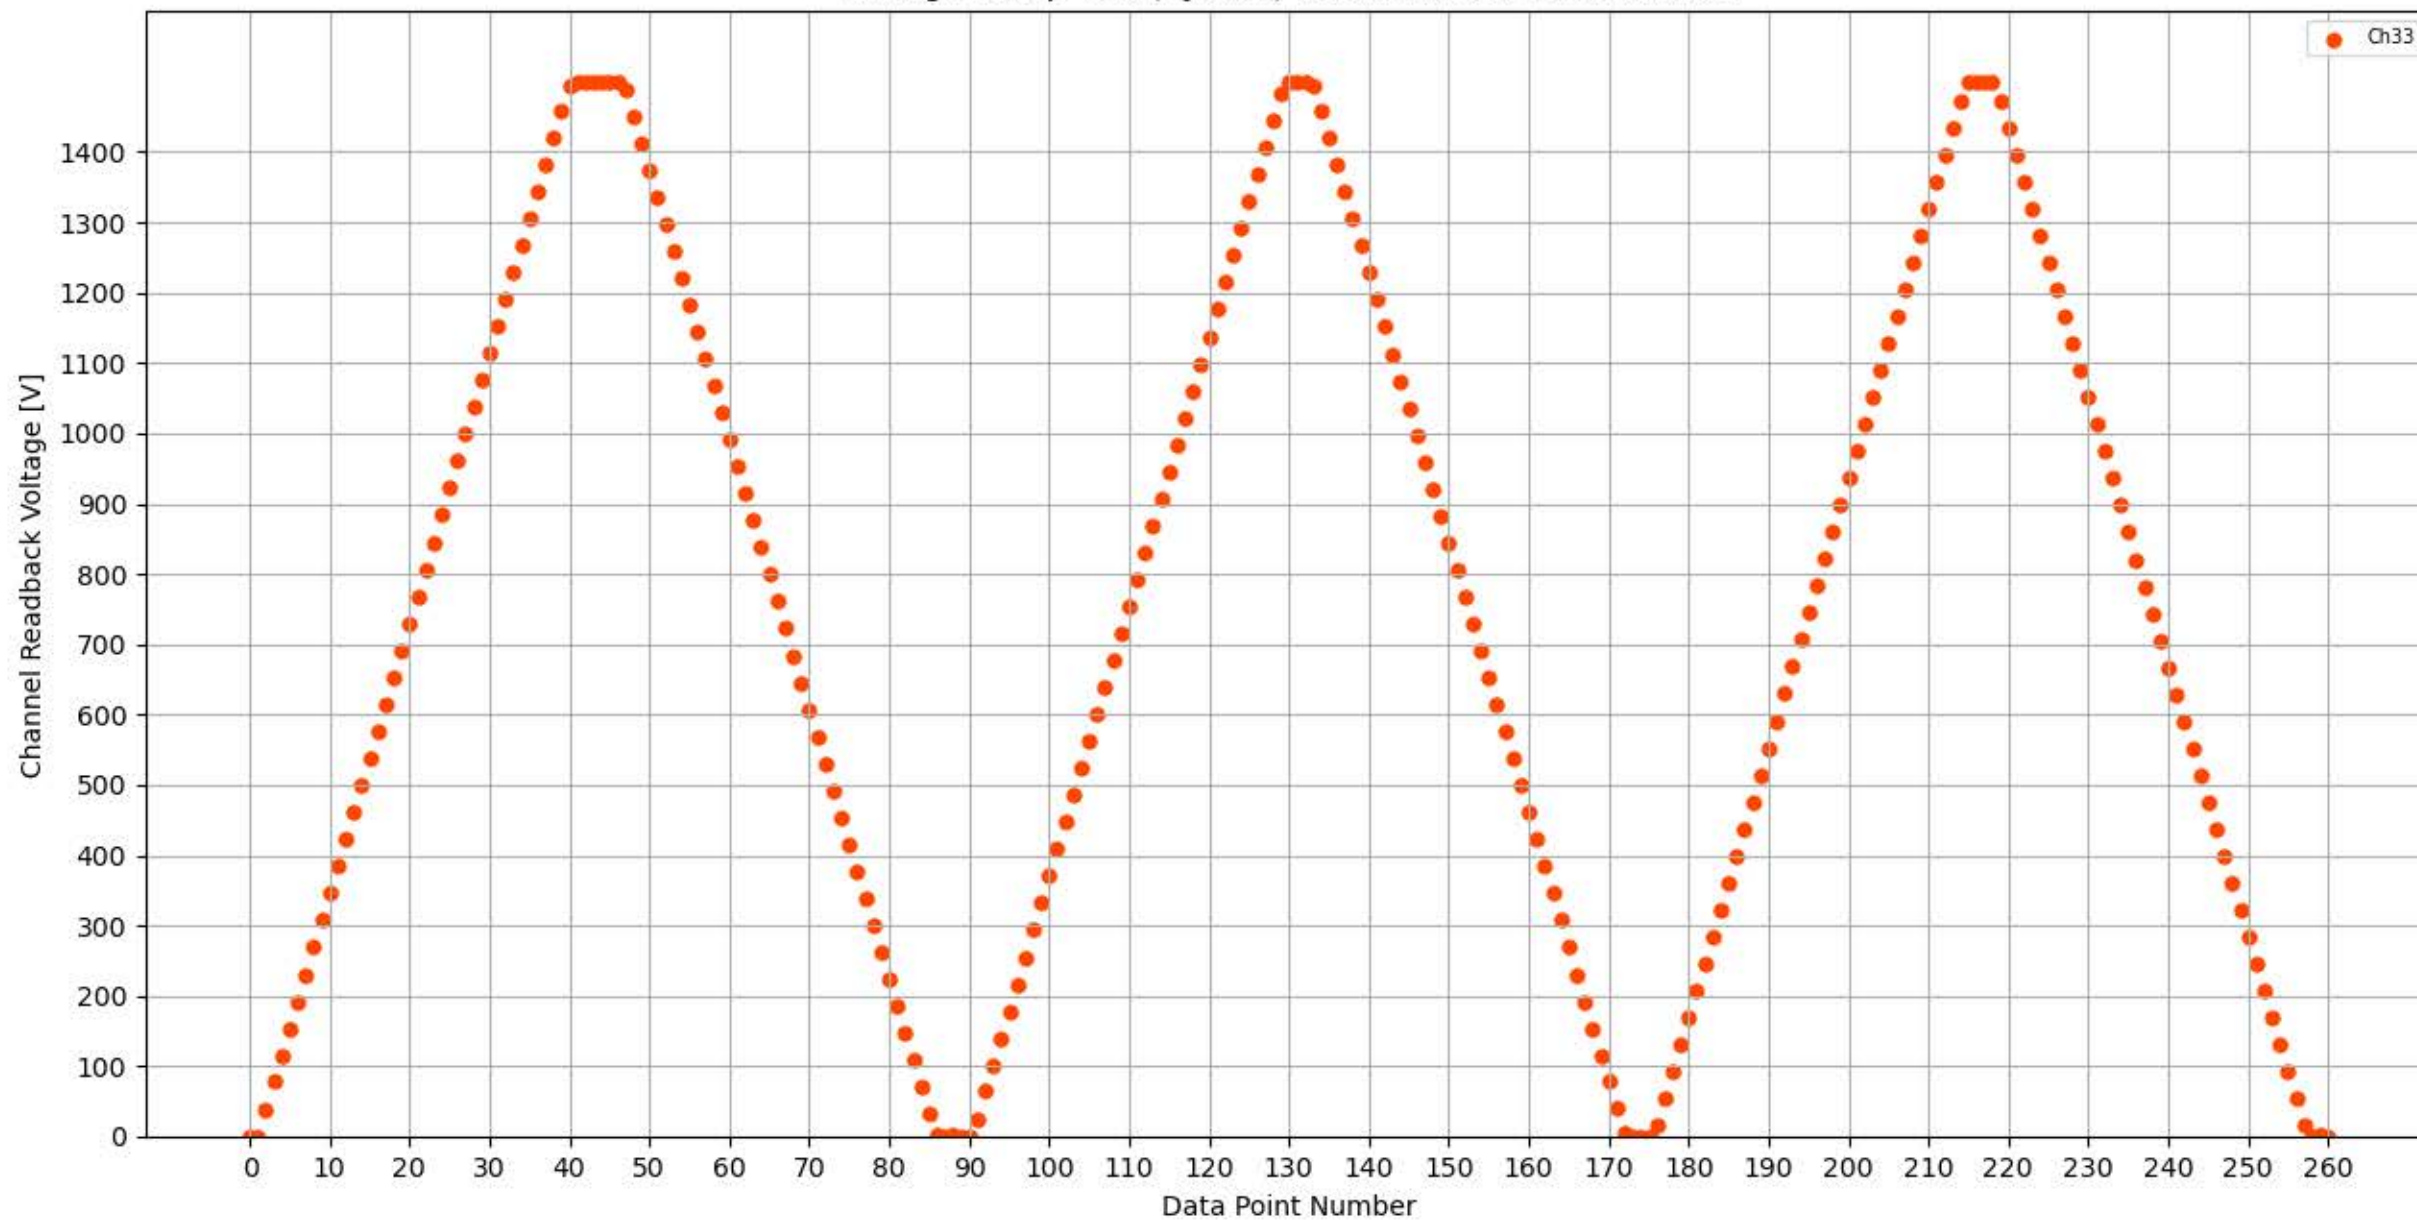

Voltage Ramp Test (Python) Bd #337, Slot #12, Ch #34

Voltage Ramp Test (Python) Bd #337, Slot #12, Ch #33