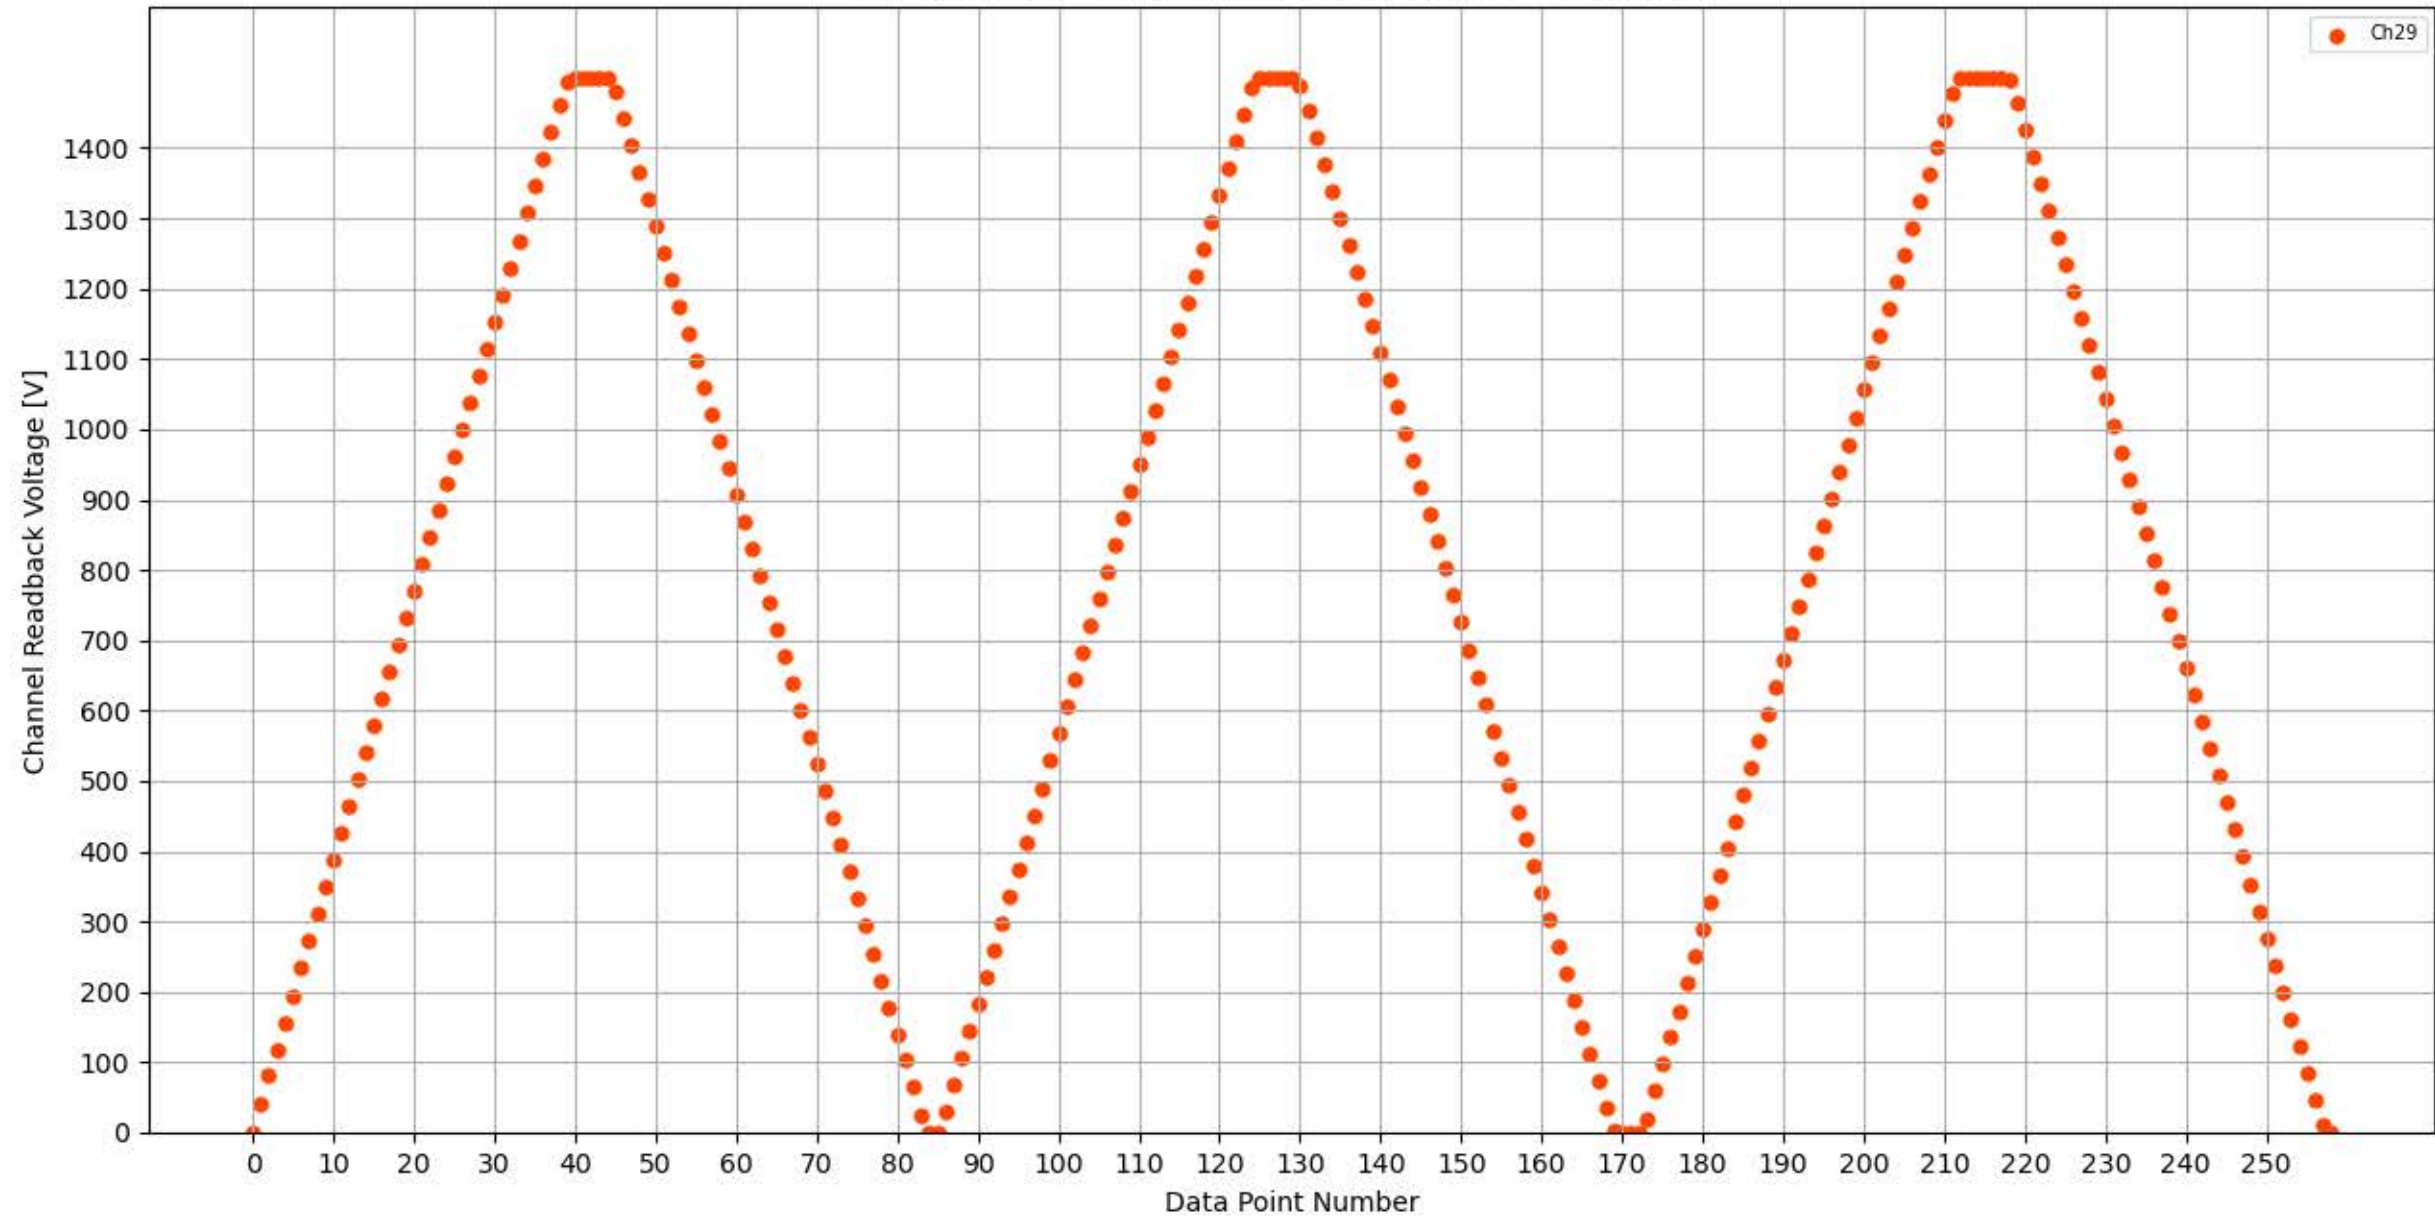

Voltage Ramp Test (Python) Bd #337, Slot #12, Ch #30

Voltage Ramp Test (Python) Bd #337, Slot #12, Ch #29