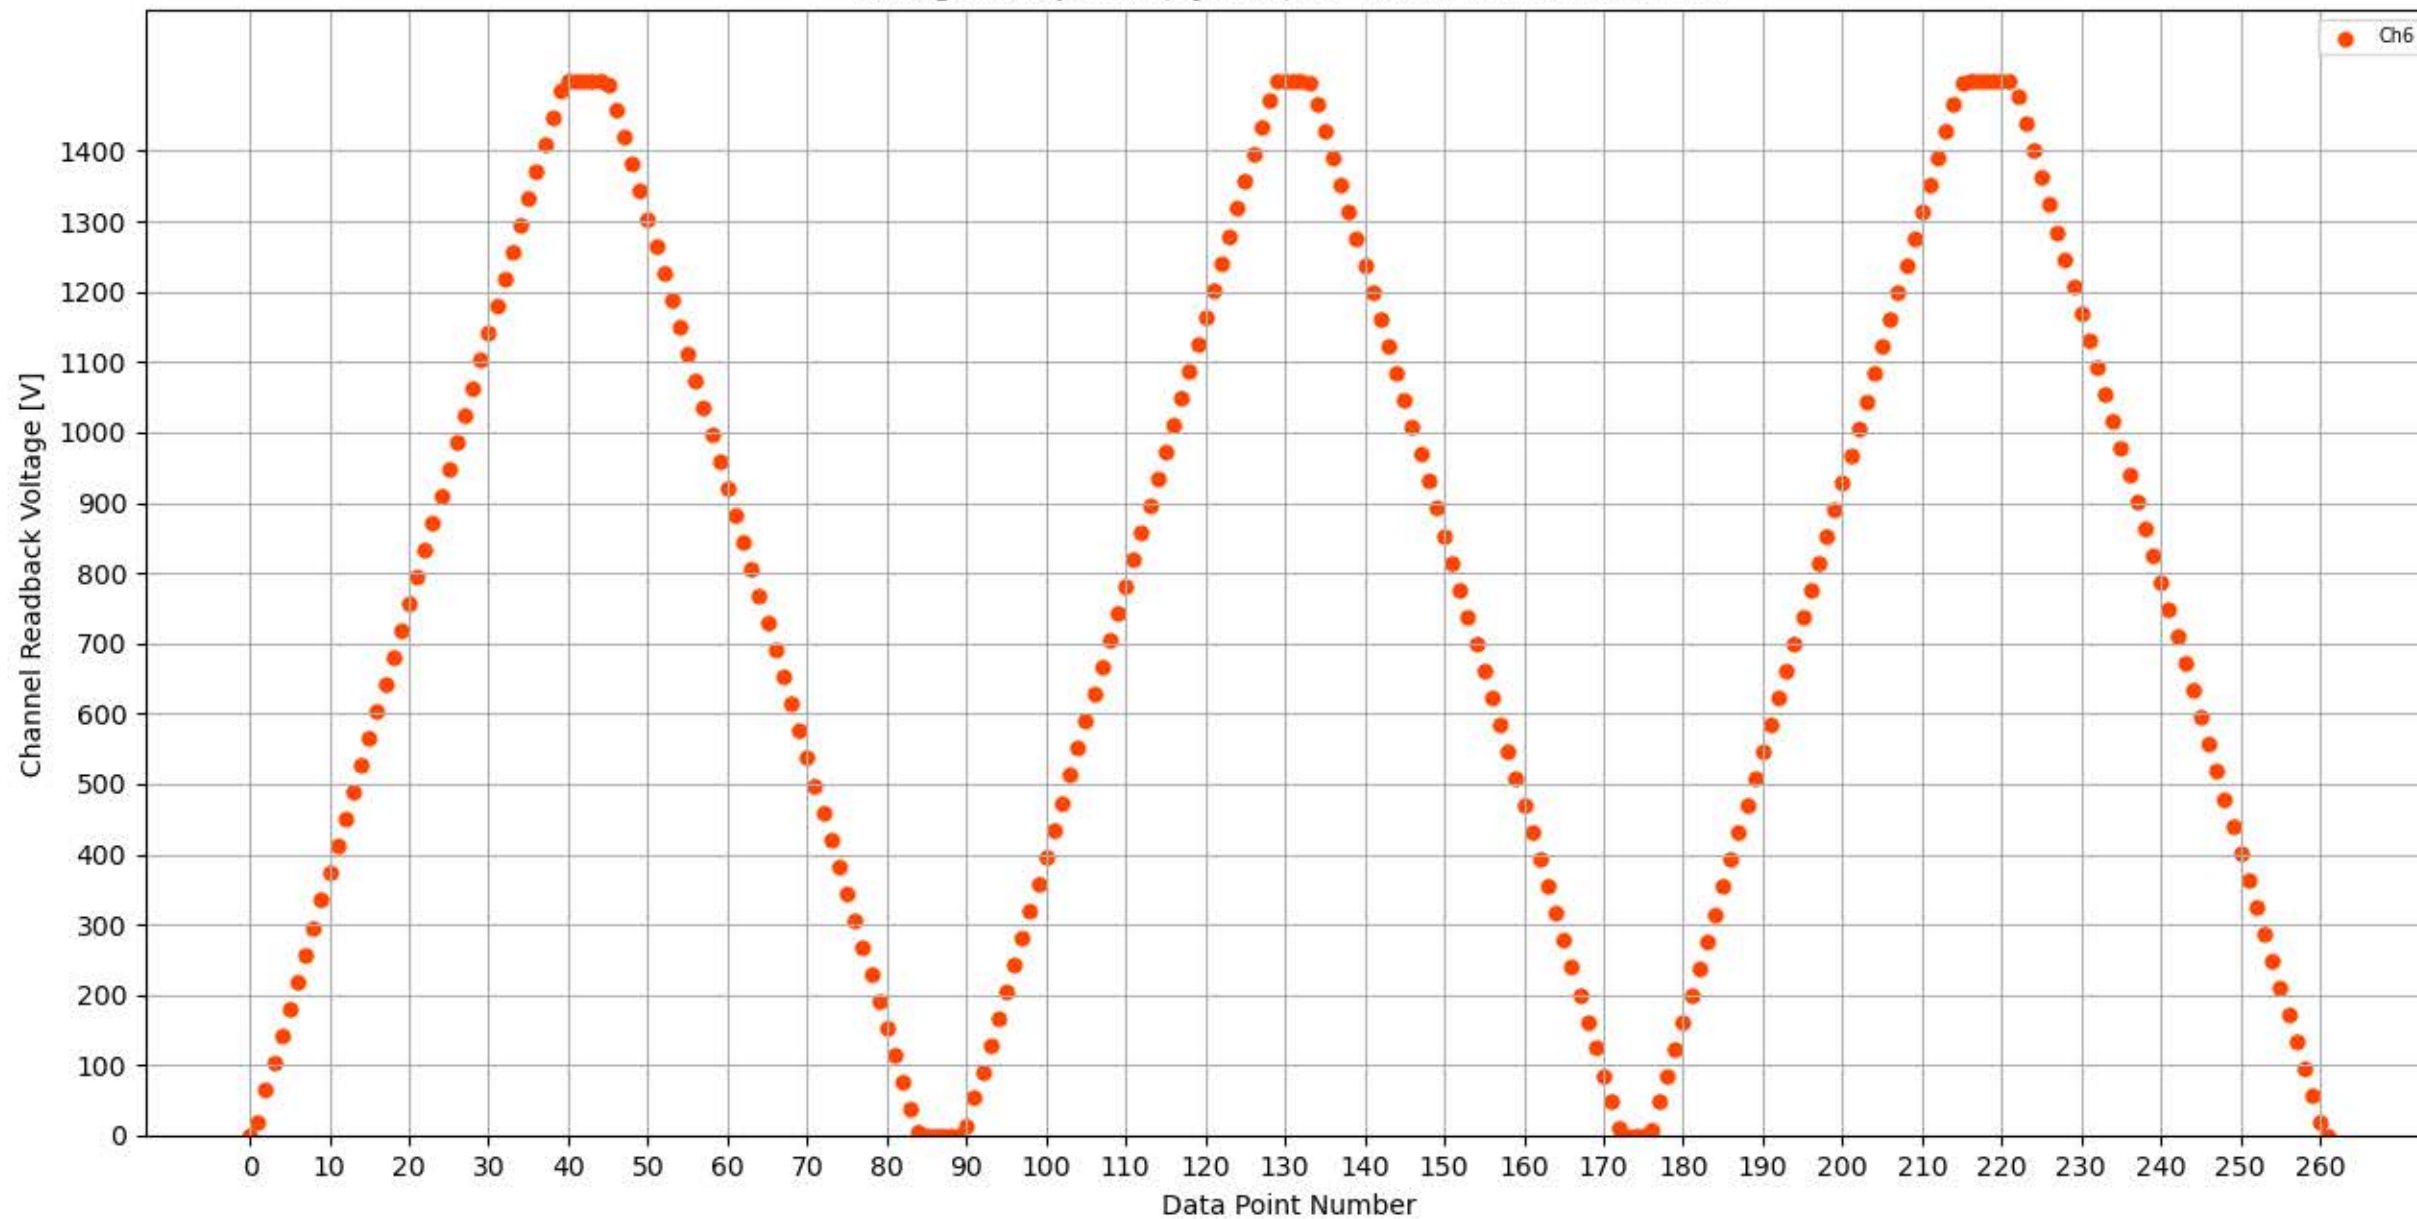

Voltage Ramp Test (Python) Bd #337, Slot #12, Ch #0

Voltage Ramp Test (Python) Bd #337, Slot #12, Ch #1

Voltage Ramp Test (Python) Bd #337, Slot #12, Ch #2

Voltage Ramp Test (Python) Bd #337, Slot #12, Ch #3

Voltage Ramp Test (Python) Bd #337, Slot #12, Ch #4

Voltage Ramp Test (Python) Bd #337, Slot #12, Ch #5

Voltage Ramp Test (Python) Bd #337, Slot #12, Ch #6

Voltage Ramp Test (Python) Bd #337, Slot #12, Ch #7