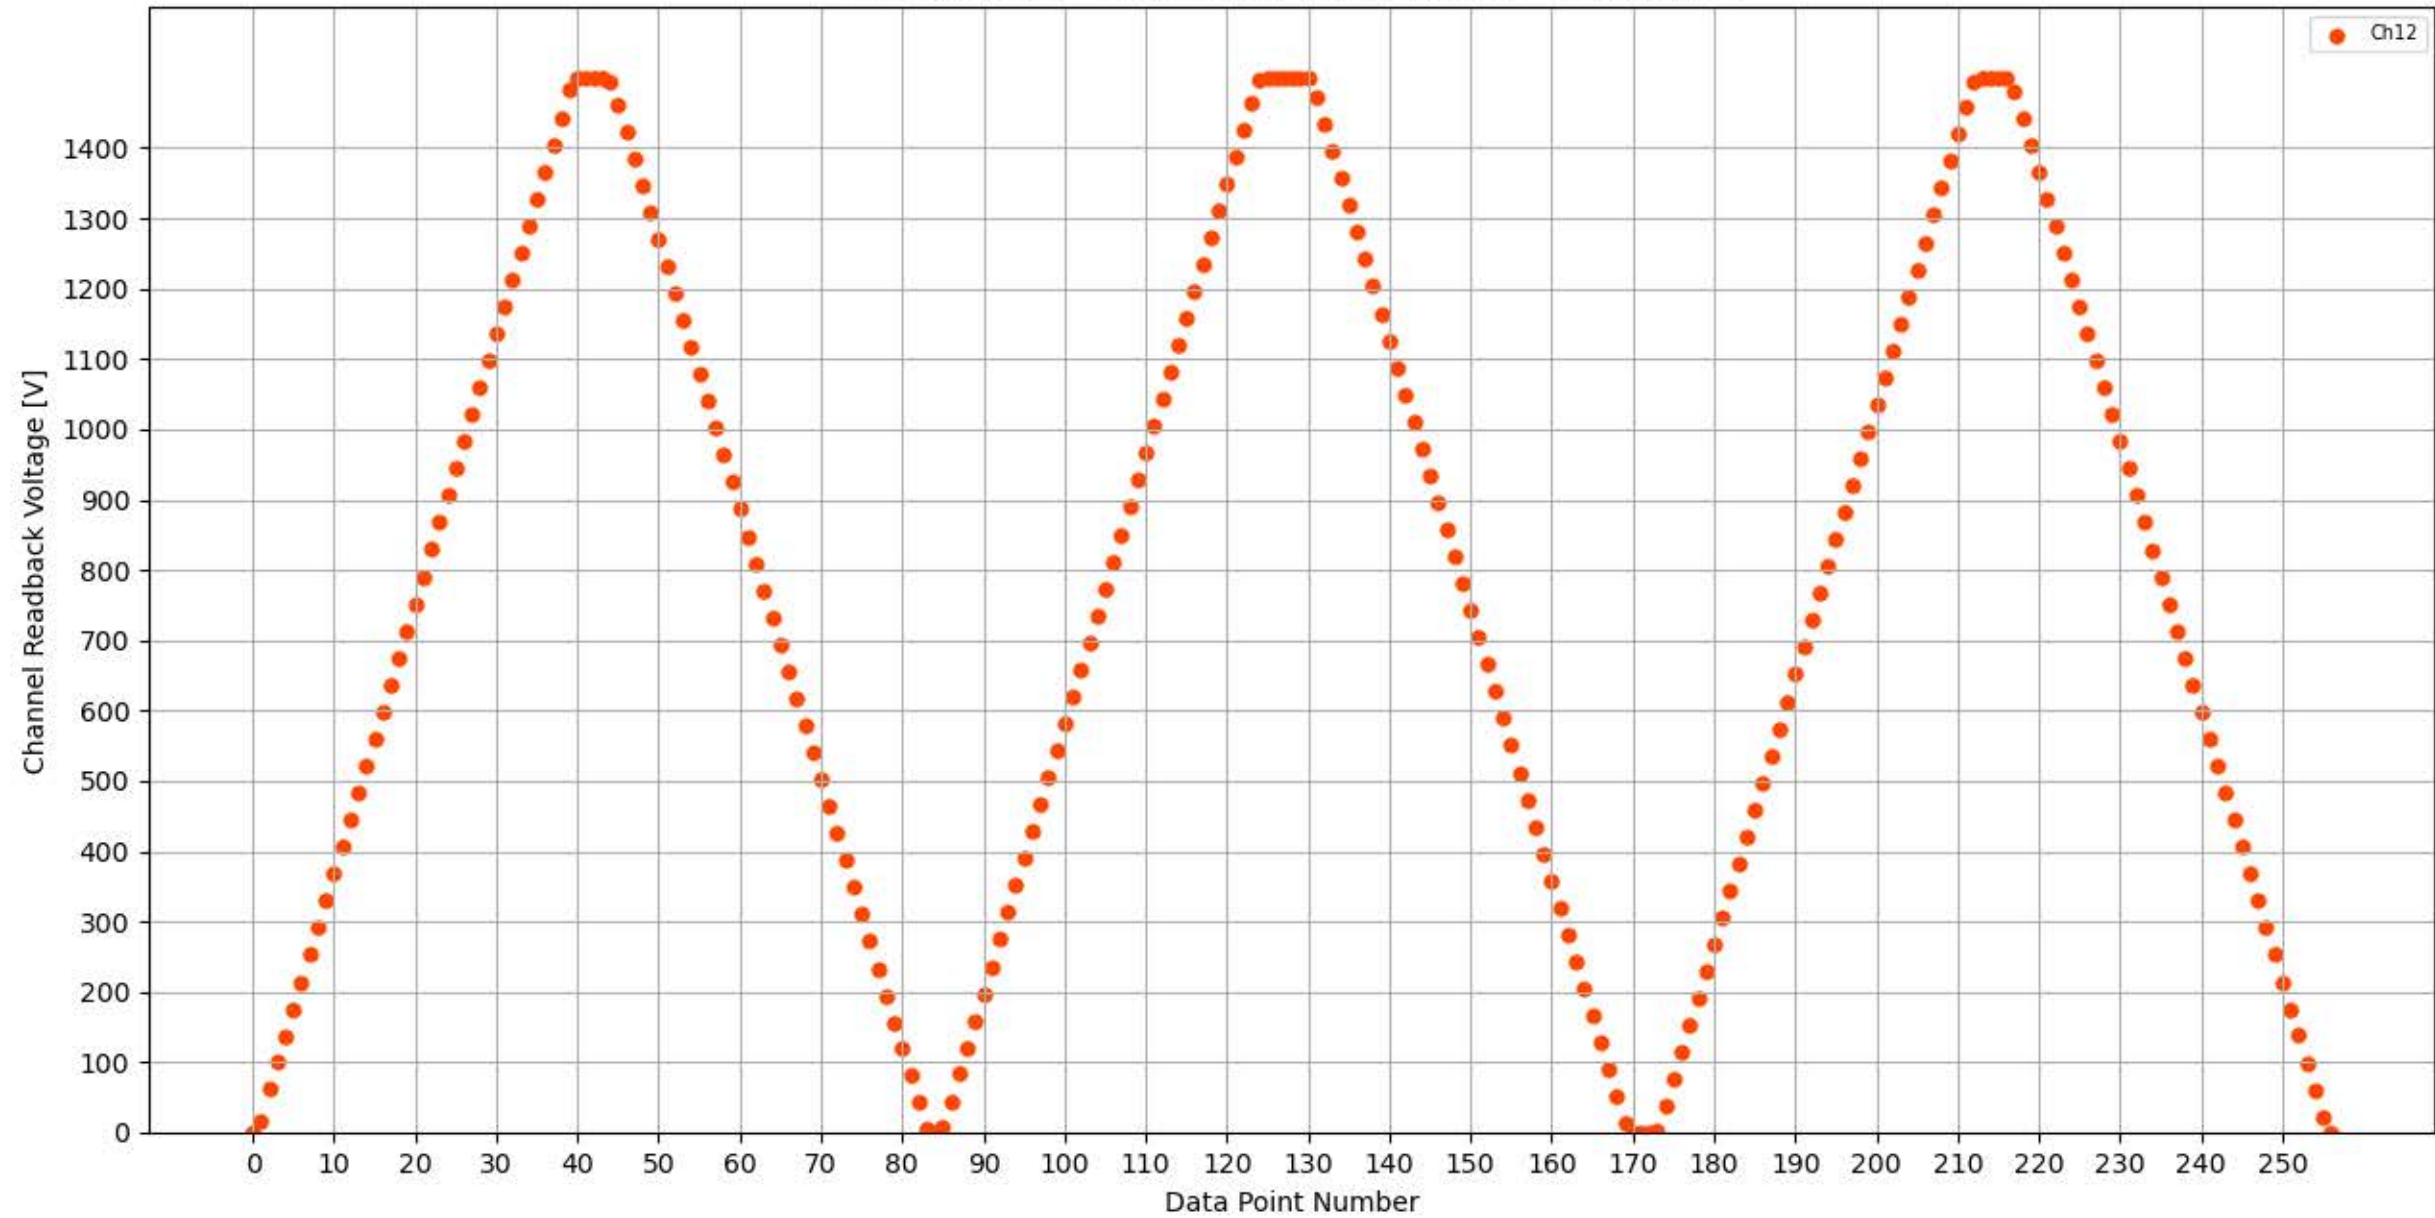

Voltage Ramp Test (Python) Bd #337, Slot #12, Ch #13

Voltage Ramp Test (Python) Bd #337, Slot #12, Ch #12