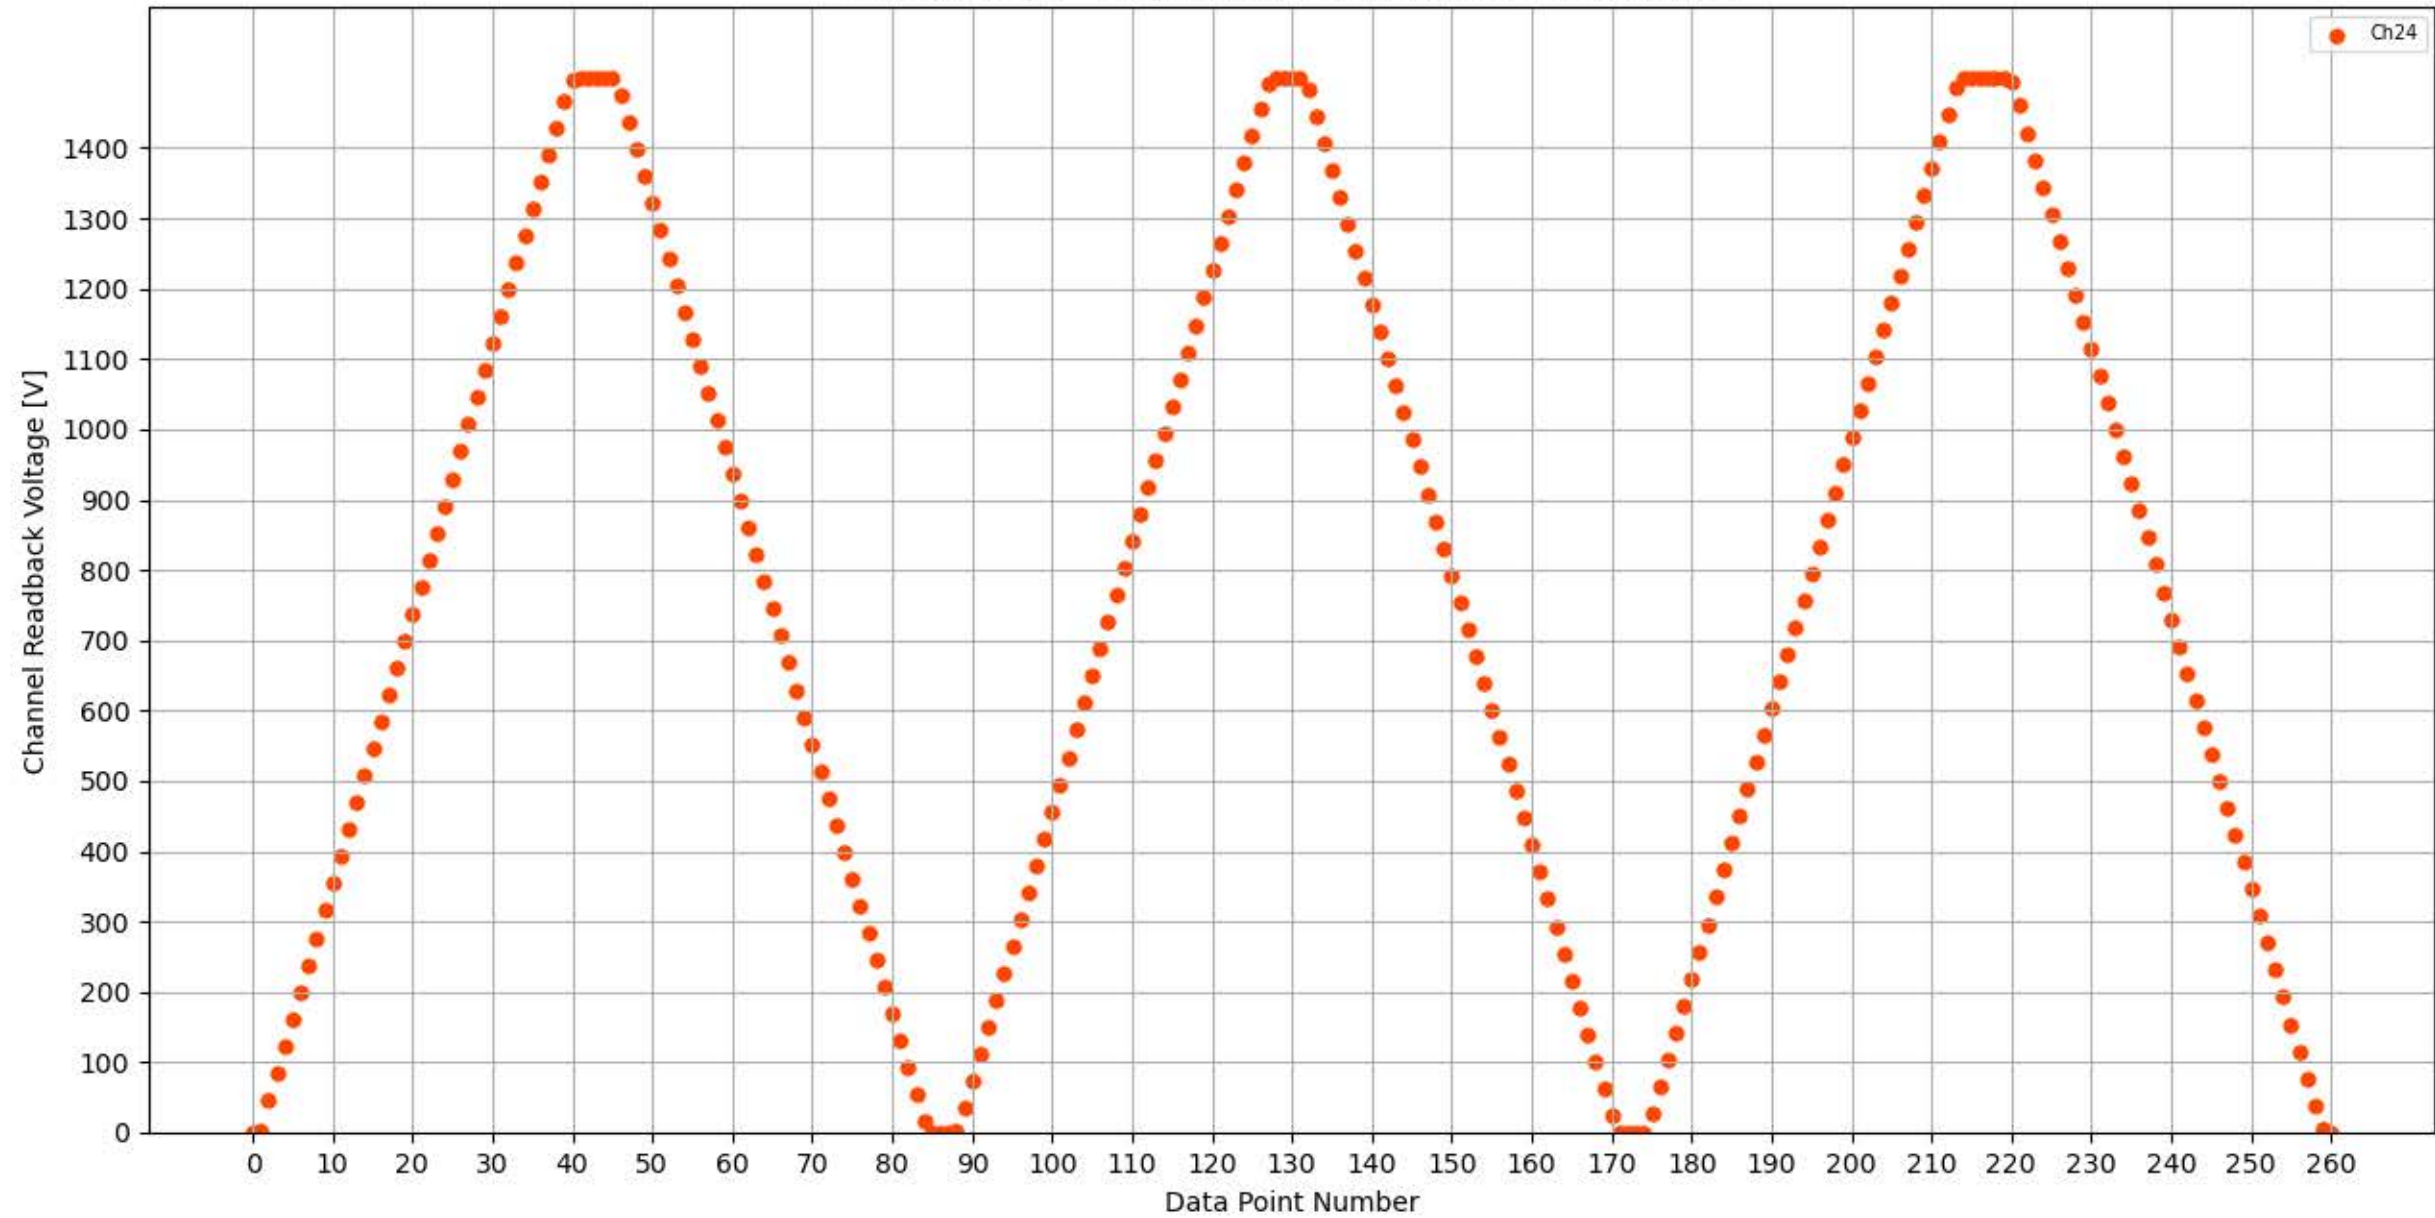

Voltage Ramp Test (Python) Bd #337, Slot #12, Ch #25

Voltage Ramp Test (Python) Bd #337, Slot #12, Ch #24