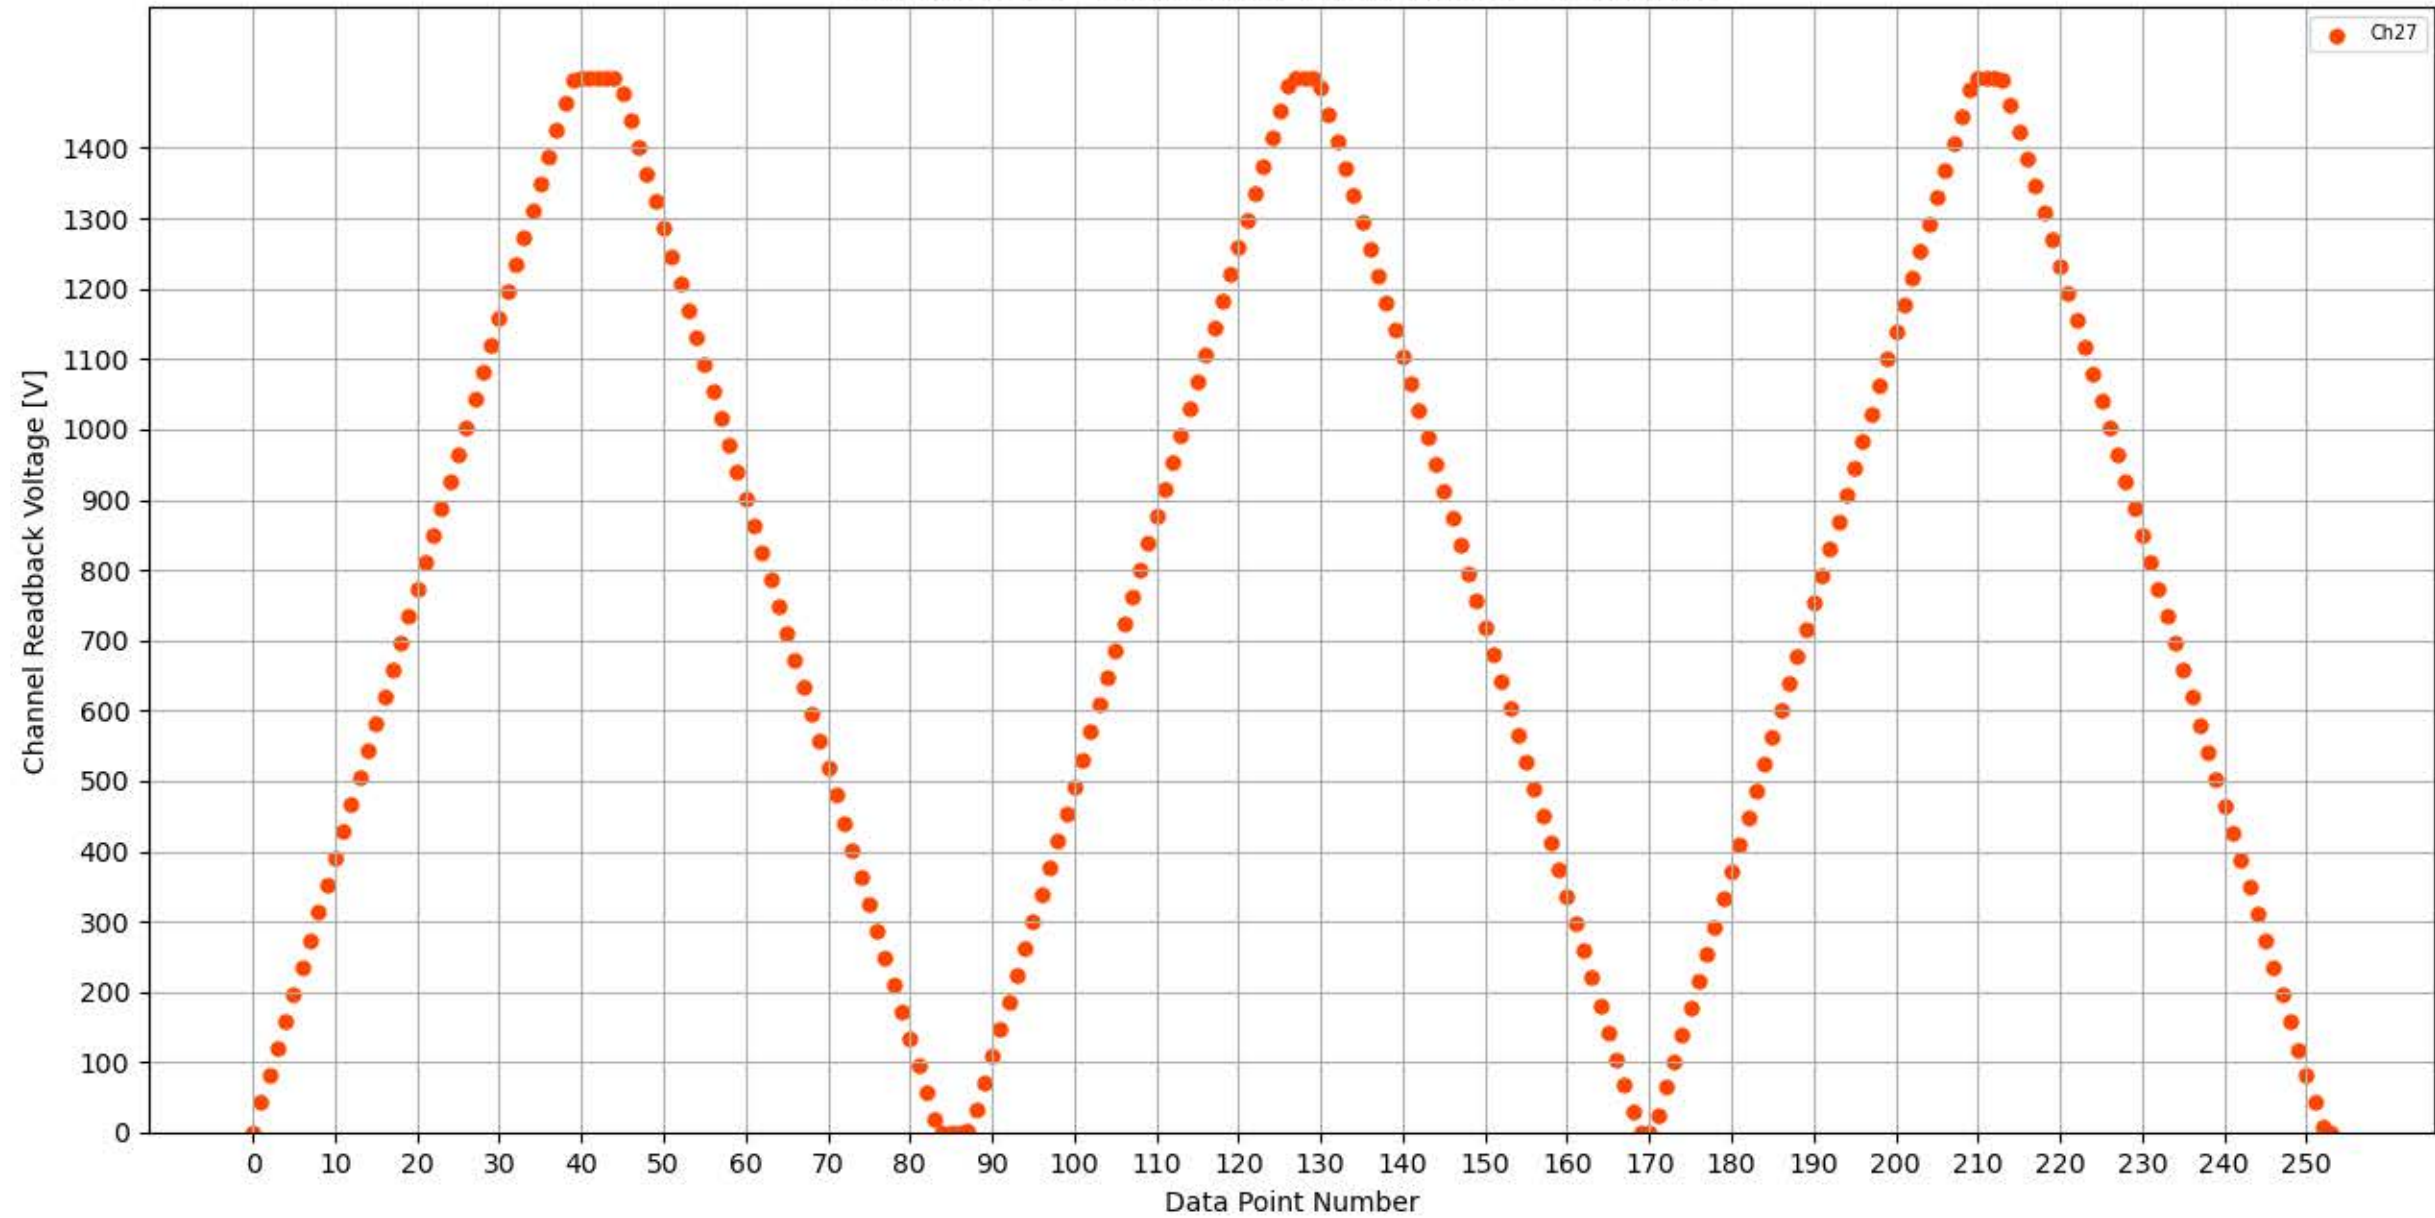

Voltage Ramp Test (Python) Bd #337, Slot #12, Ch #24

Voltage Ramp Test (Python) Bd #337, Slot #12, Ch #25

Voltage Ramp Test (Python) Bd #337, Slot #12, Ch #26

Voltage Ramp Test (Python) Bd #337, Slot #12, Ch #27