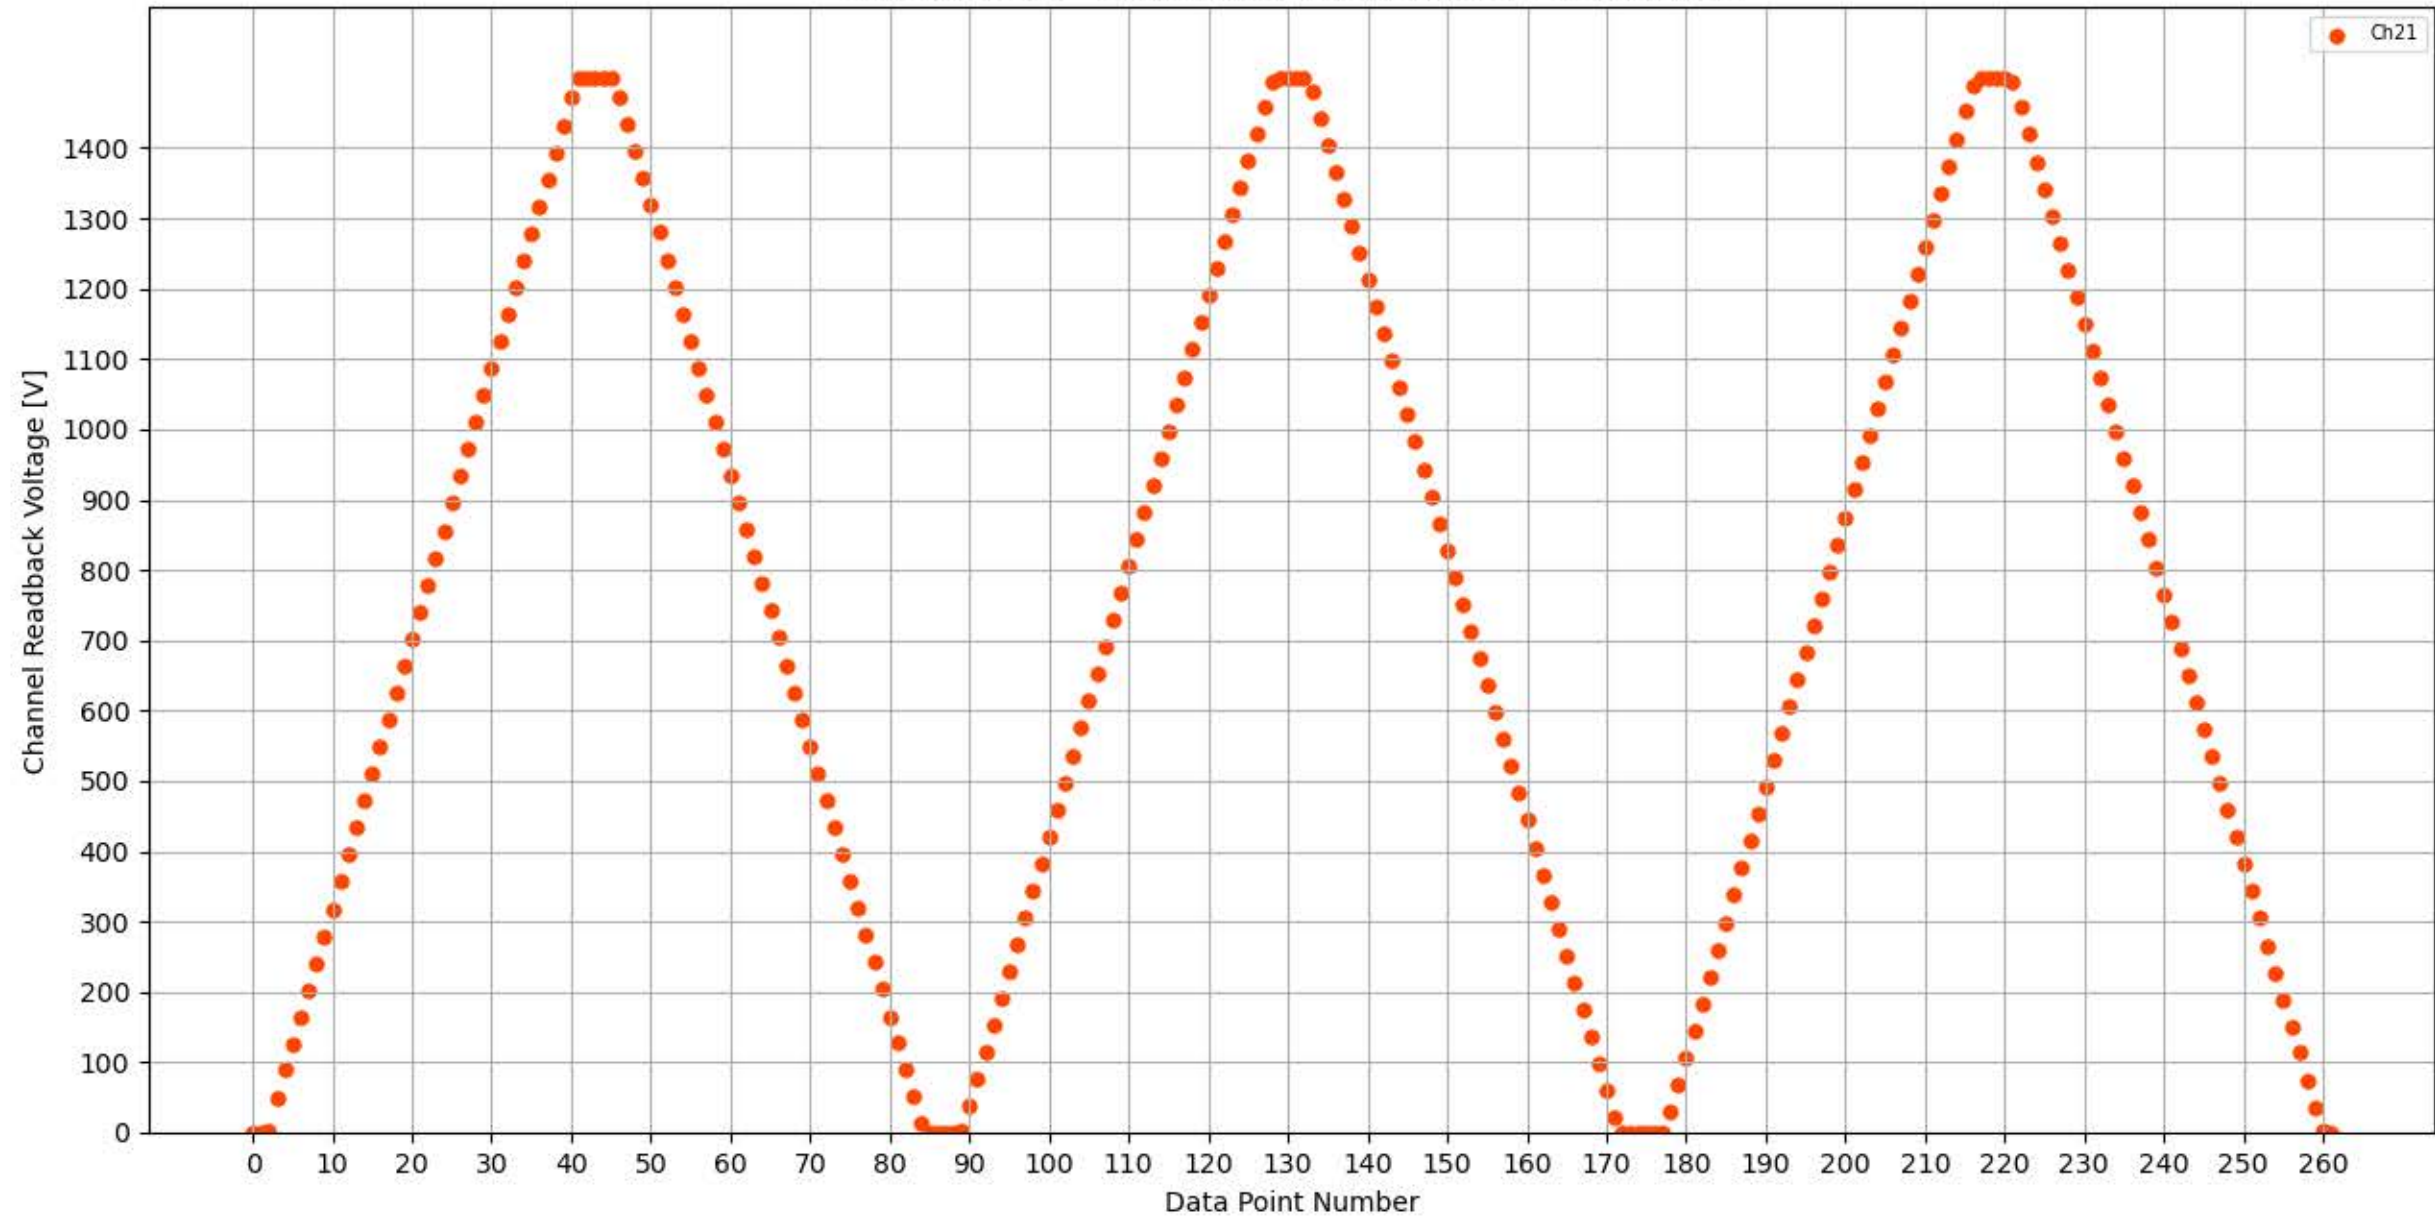

Voltage Ramp Test (Python) Bd #337, Slot #12, Ch #22

Voltage Ramp Test (Python) Bd #337, Slot #12, Ch #21