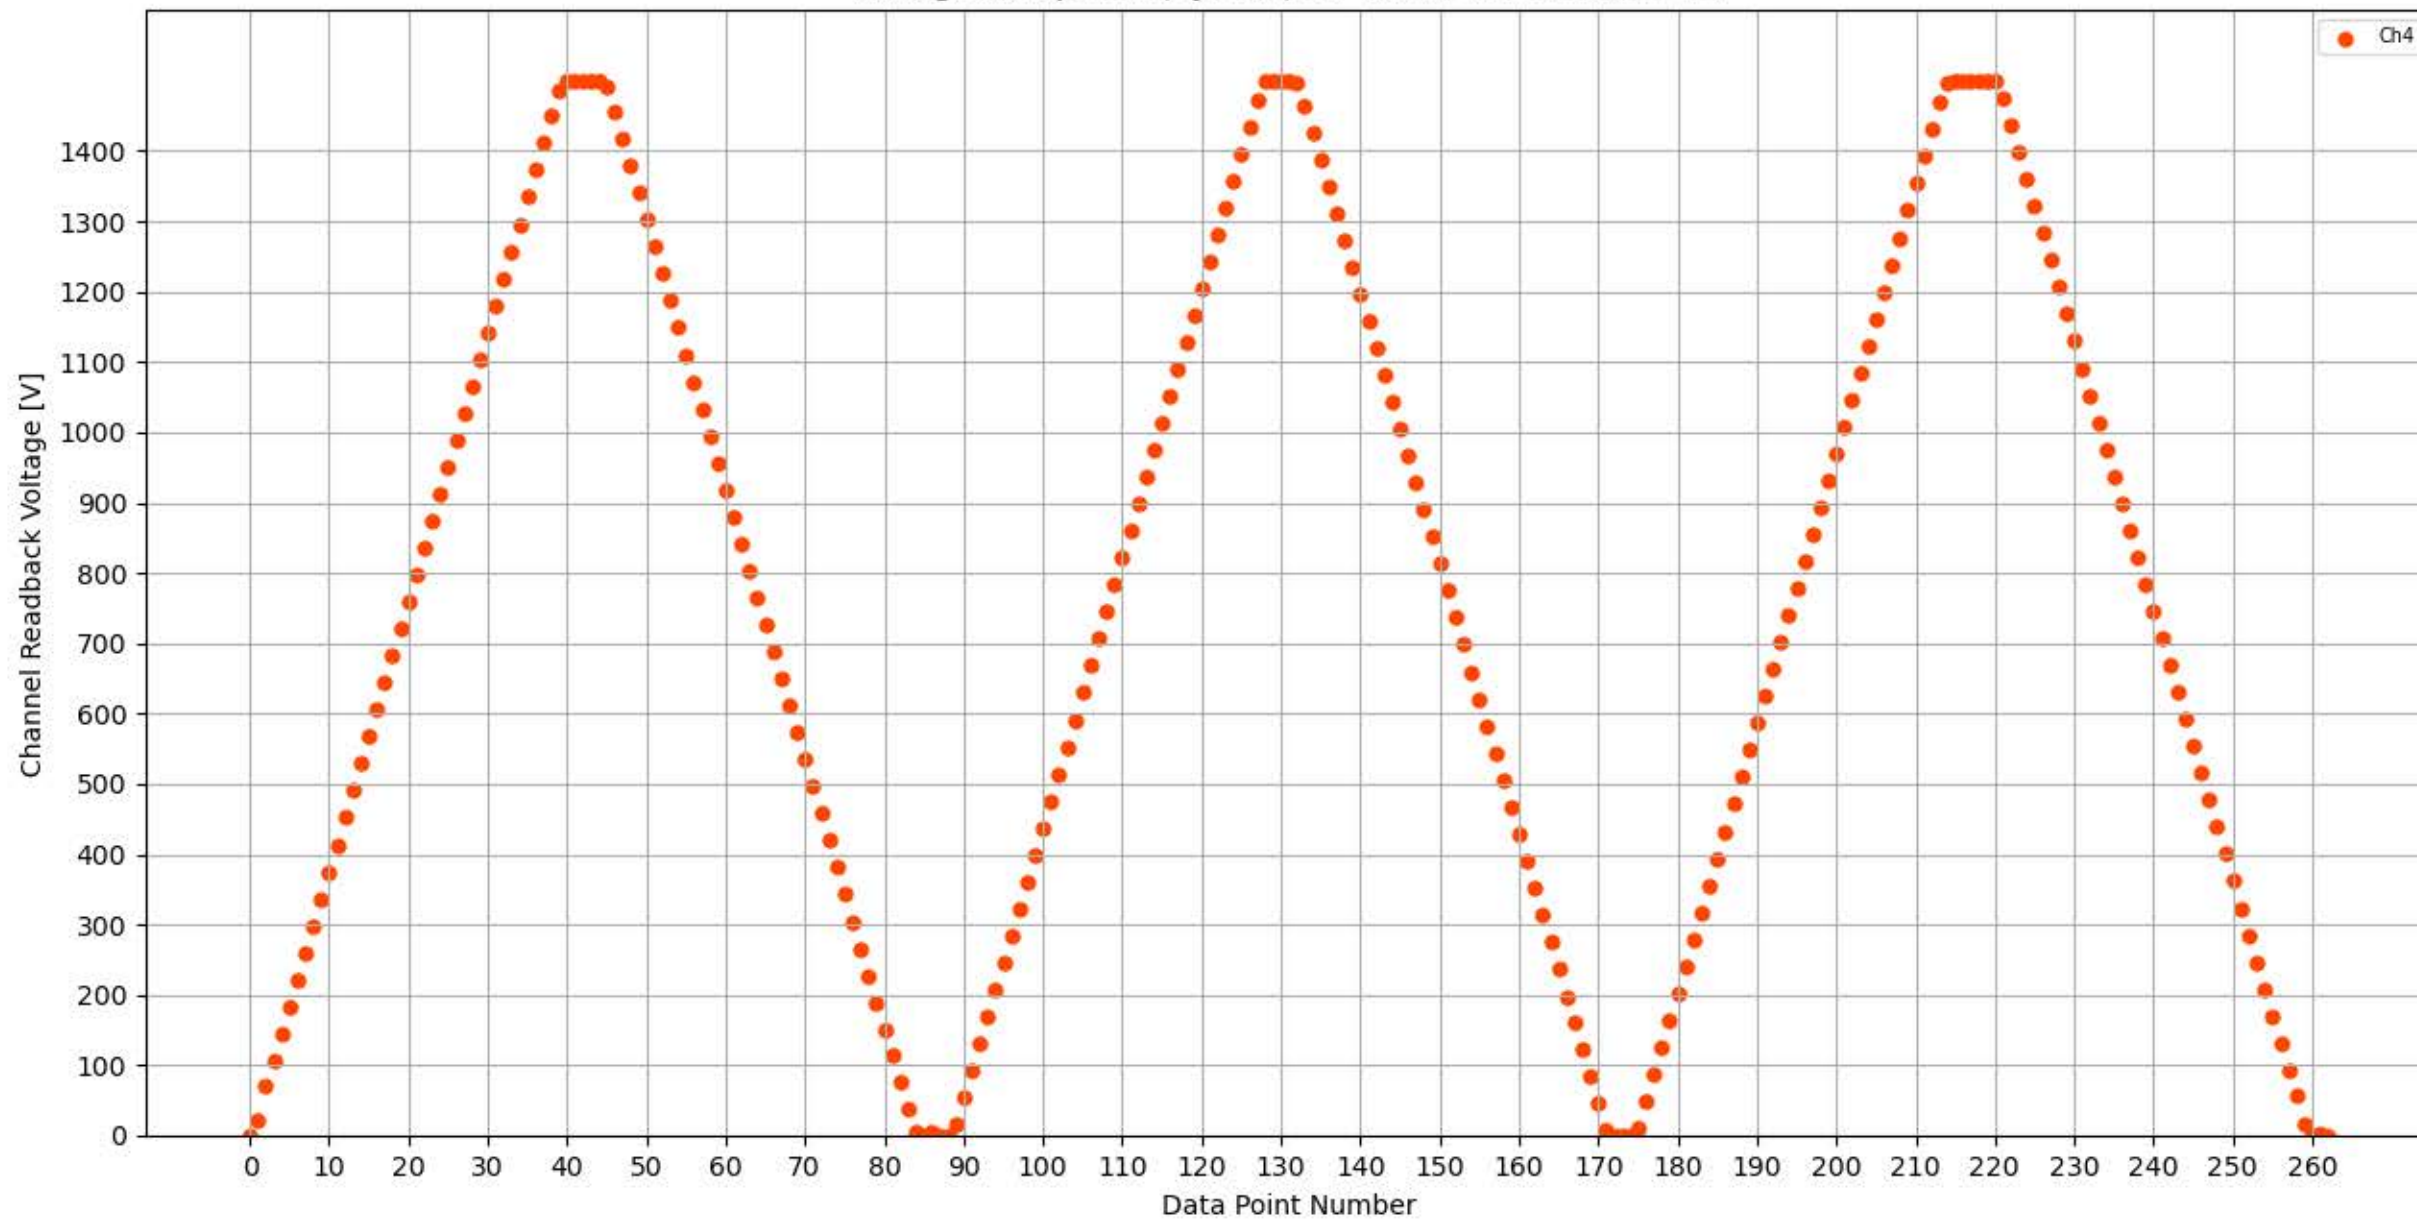

Voltage Ramp Test (Python) Bd #337, Slot #12, Ch #0

Voltage Ramp Test (Python) Bd #337, Slot #12, Ch #1

Voltage Ramp Test (Python) Bd #337, Slot #12, Ch #2

Voltage Ramp Test (Python) Bd #337, Slot #12, Ch #3

Voltage Ramp Test (Python) Bd #337, Slot #12, Ch #4

Voltage Ramp Test (Python) Bd #337, Slot #12, Ch #5

Voltage Ramp Test (Python) Bd #337, Slot #12, Ch #6

Voltage Ramp Test (Python) Bd #337, Slot #12, Ch #7