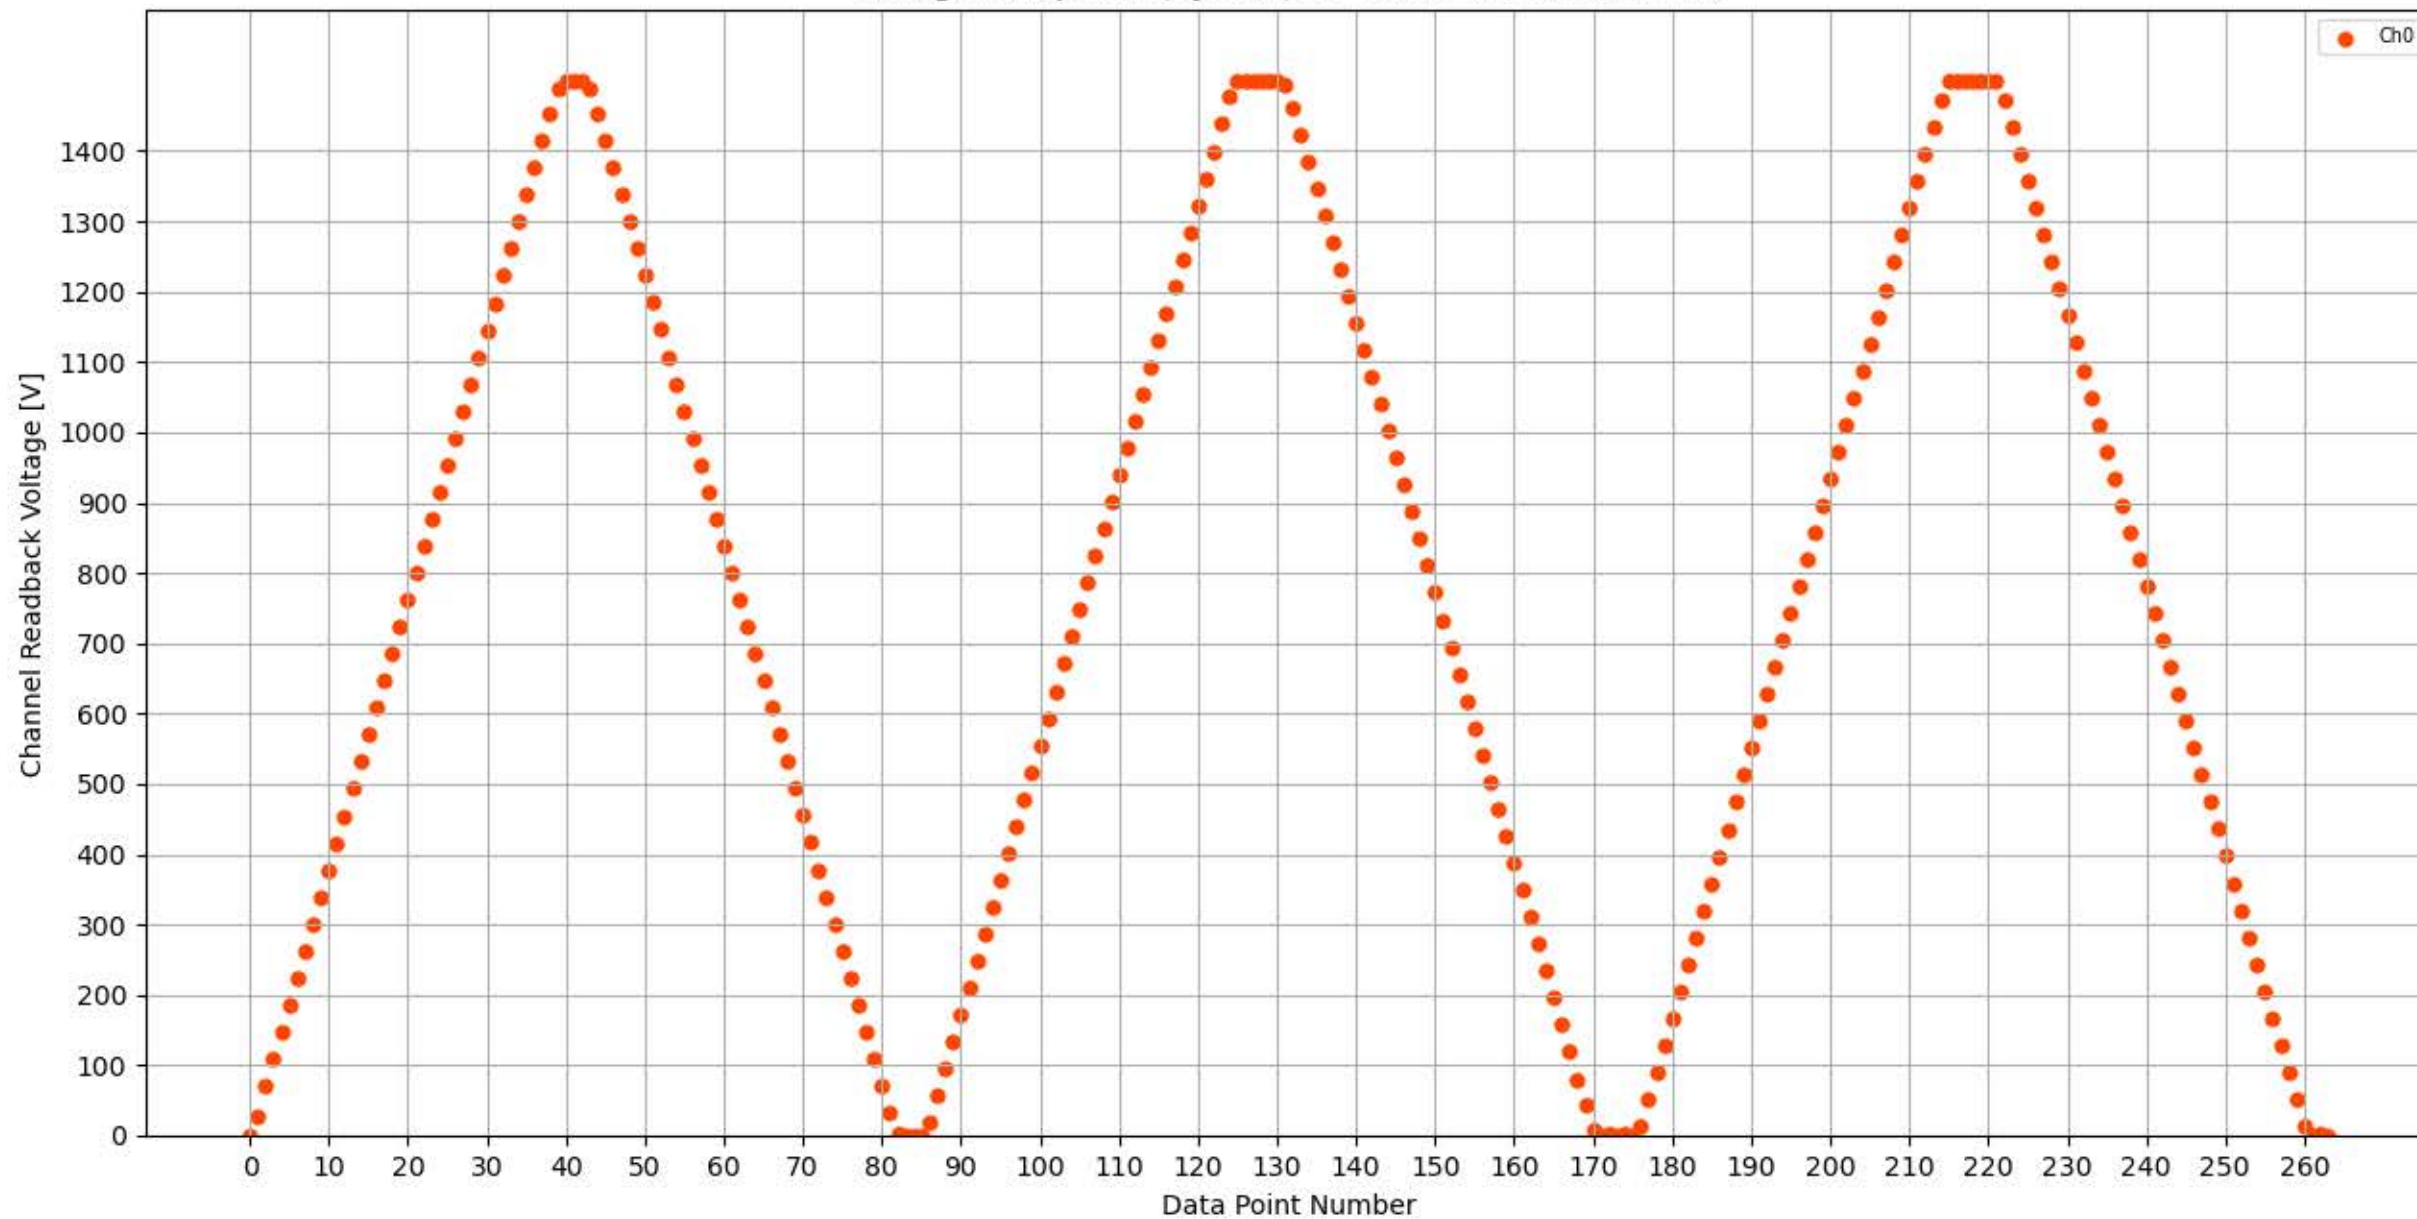

Voltage Ramp Test (Python) Bd #337, Slot #12, Ch #0

Voltage Ramp Test (Python) Bd #337, Slot #12, Ch #1

Voltage Ramp Test (Python) Bd #337, Slot #12, Ch #2

Voltage Ramp Test (Python) Bd #337, Slot #12, Ch #3

Voltage Ramp Test (Python) Bd #337, Slot #12, Ch #4

Voltage Ramp Test (Python) Bd #337, Slot #12, Ch #5

Voltage Ramp Test (Python) Bd #337, Slot #12, Ch #6

Voltage Ramp Test (Python) Bd #337, Slot #12, Ch #7