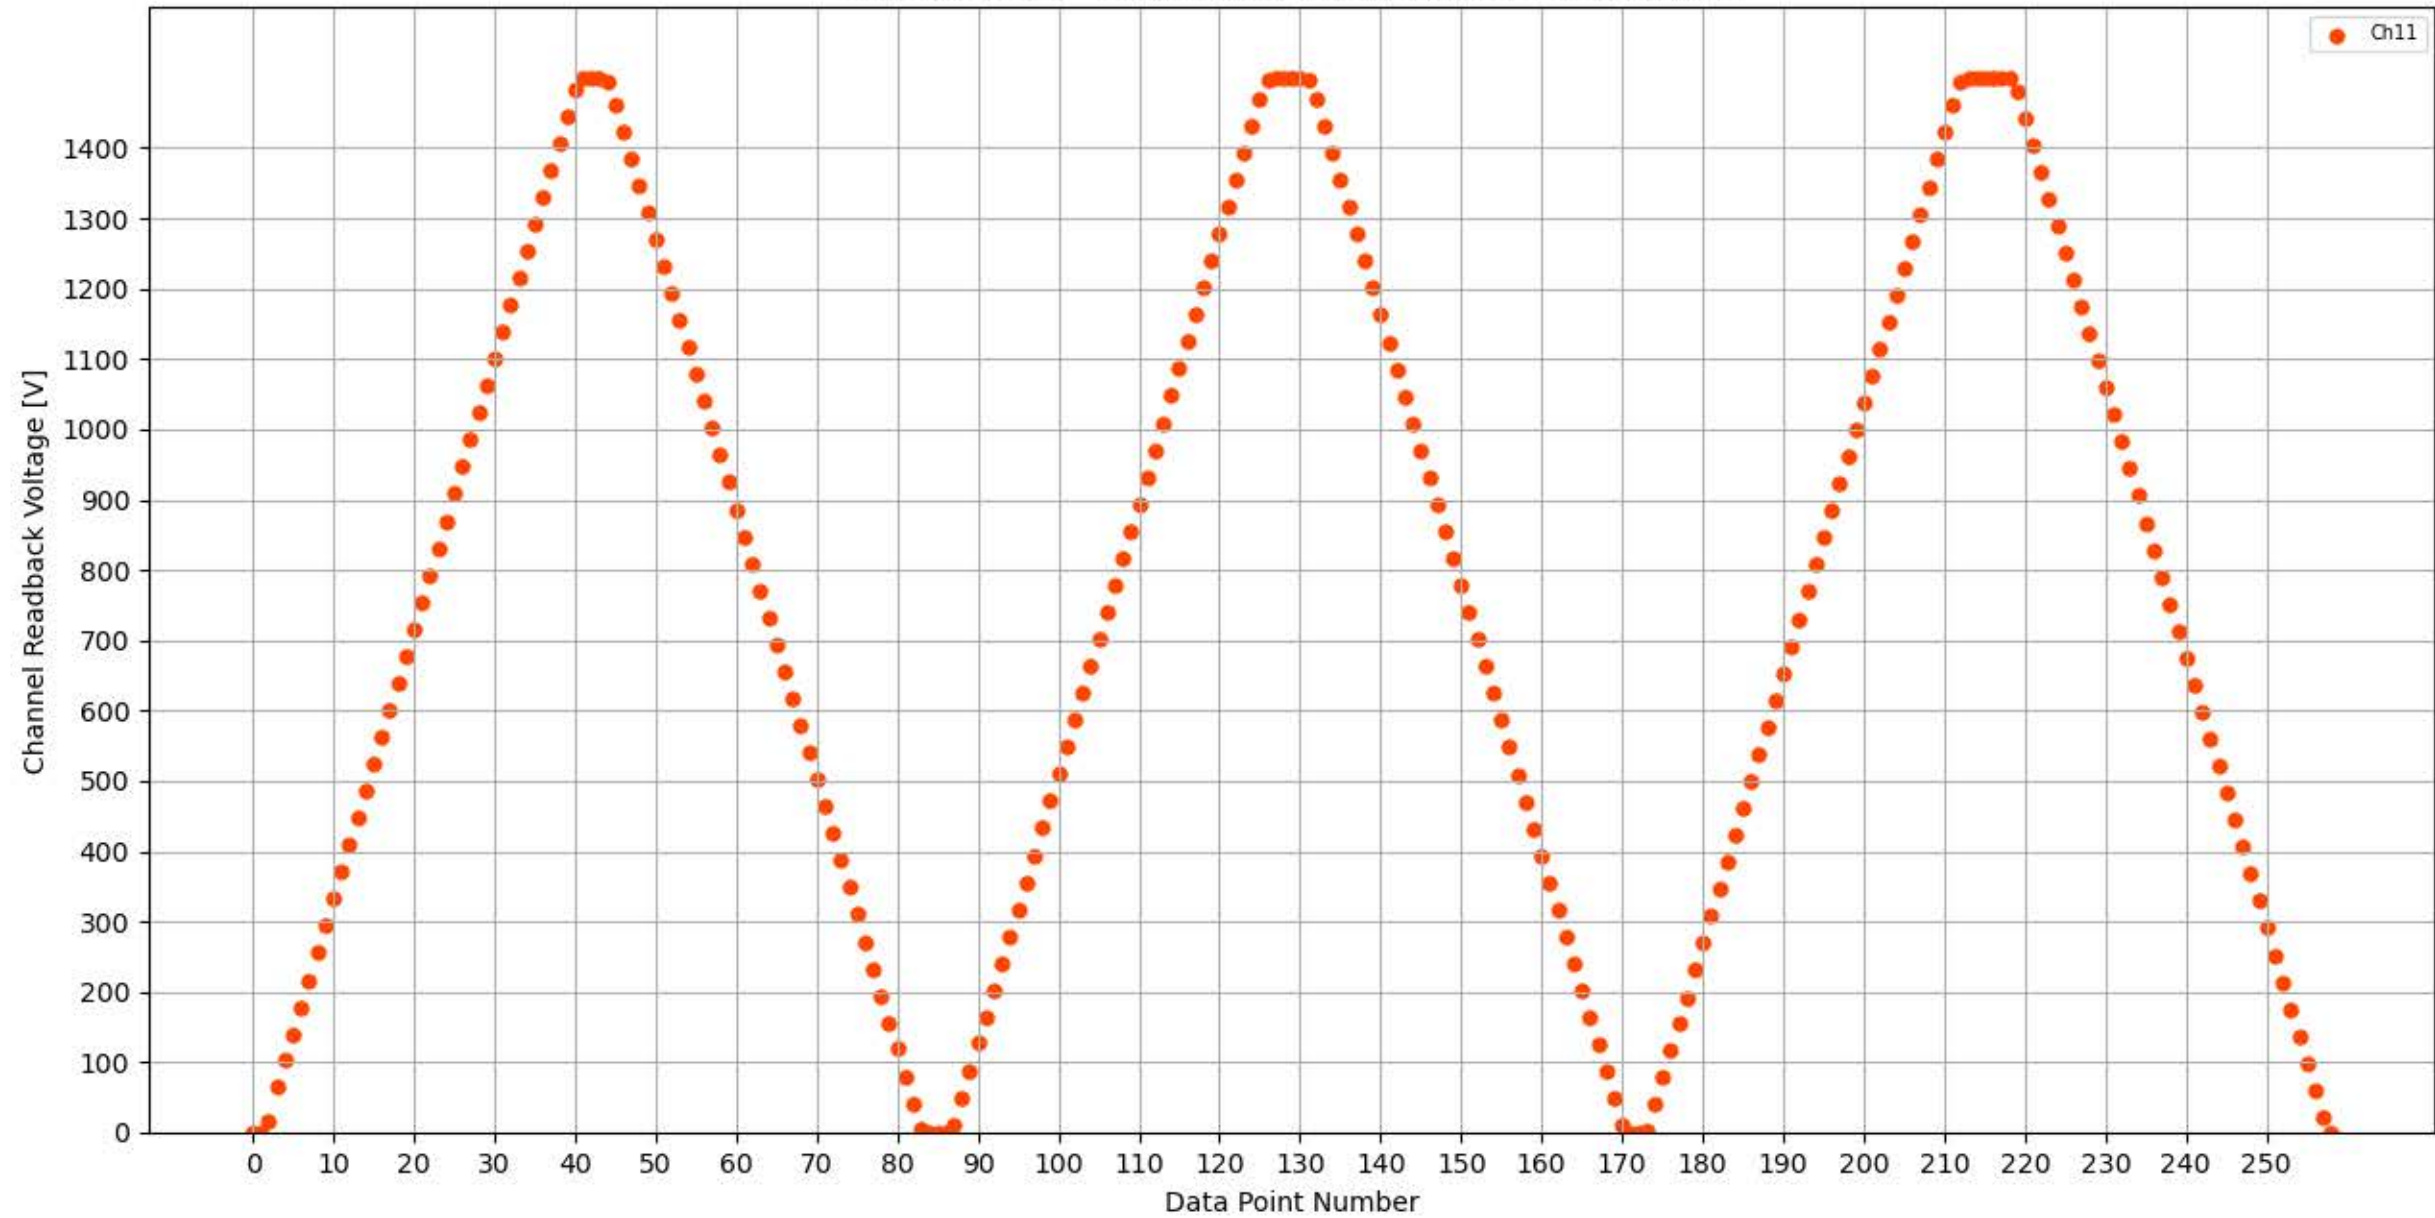

Voltage Ramp Test (Python) Bd #337, Slot #12, Ch #8

Voltage Ramp Test (Python) Bd #337, Slot #12, Ch #9

Voltage Ramp Test (Python) Bd #337, Slot #12, Ch #10

Voltage Ramp Test (Python) Bd #337, Slot #12, Ch #11