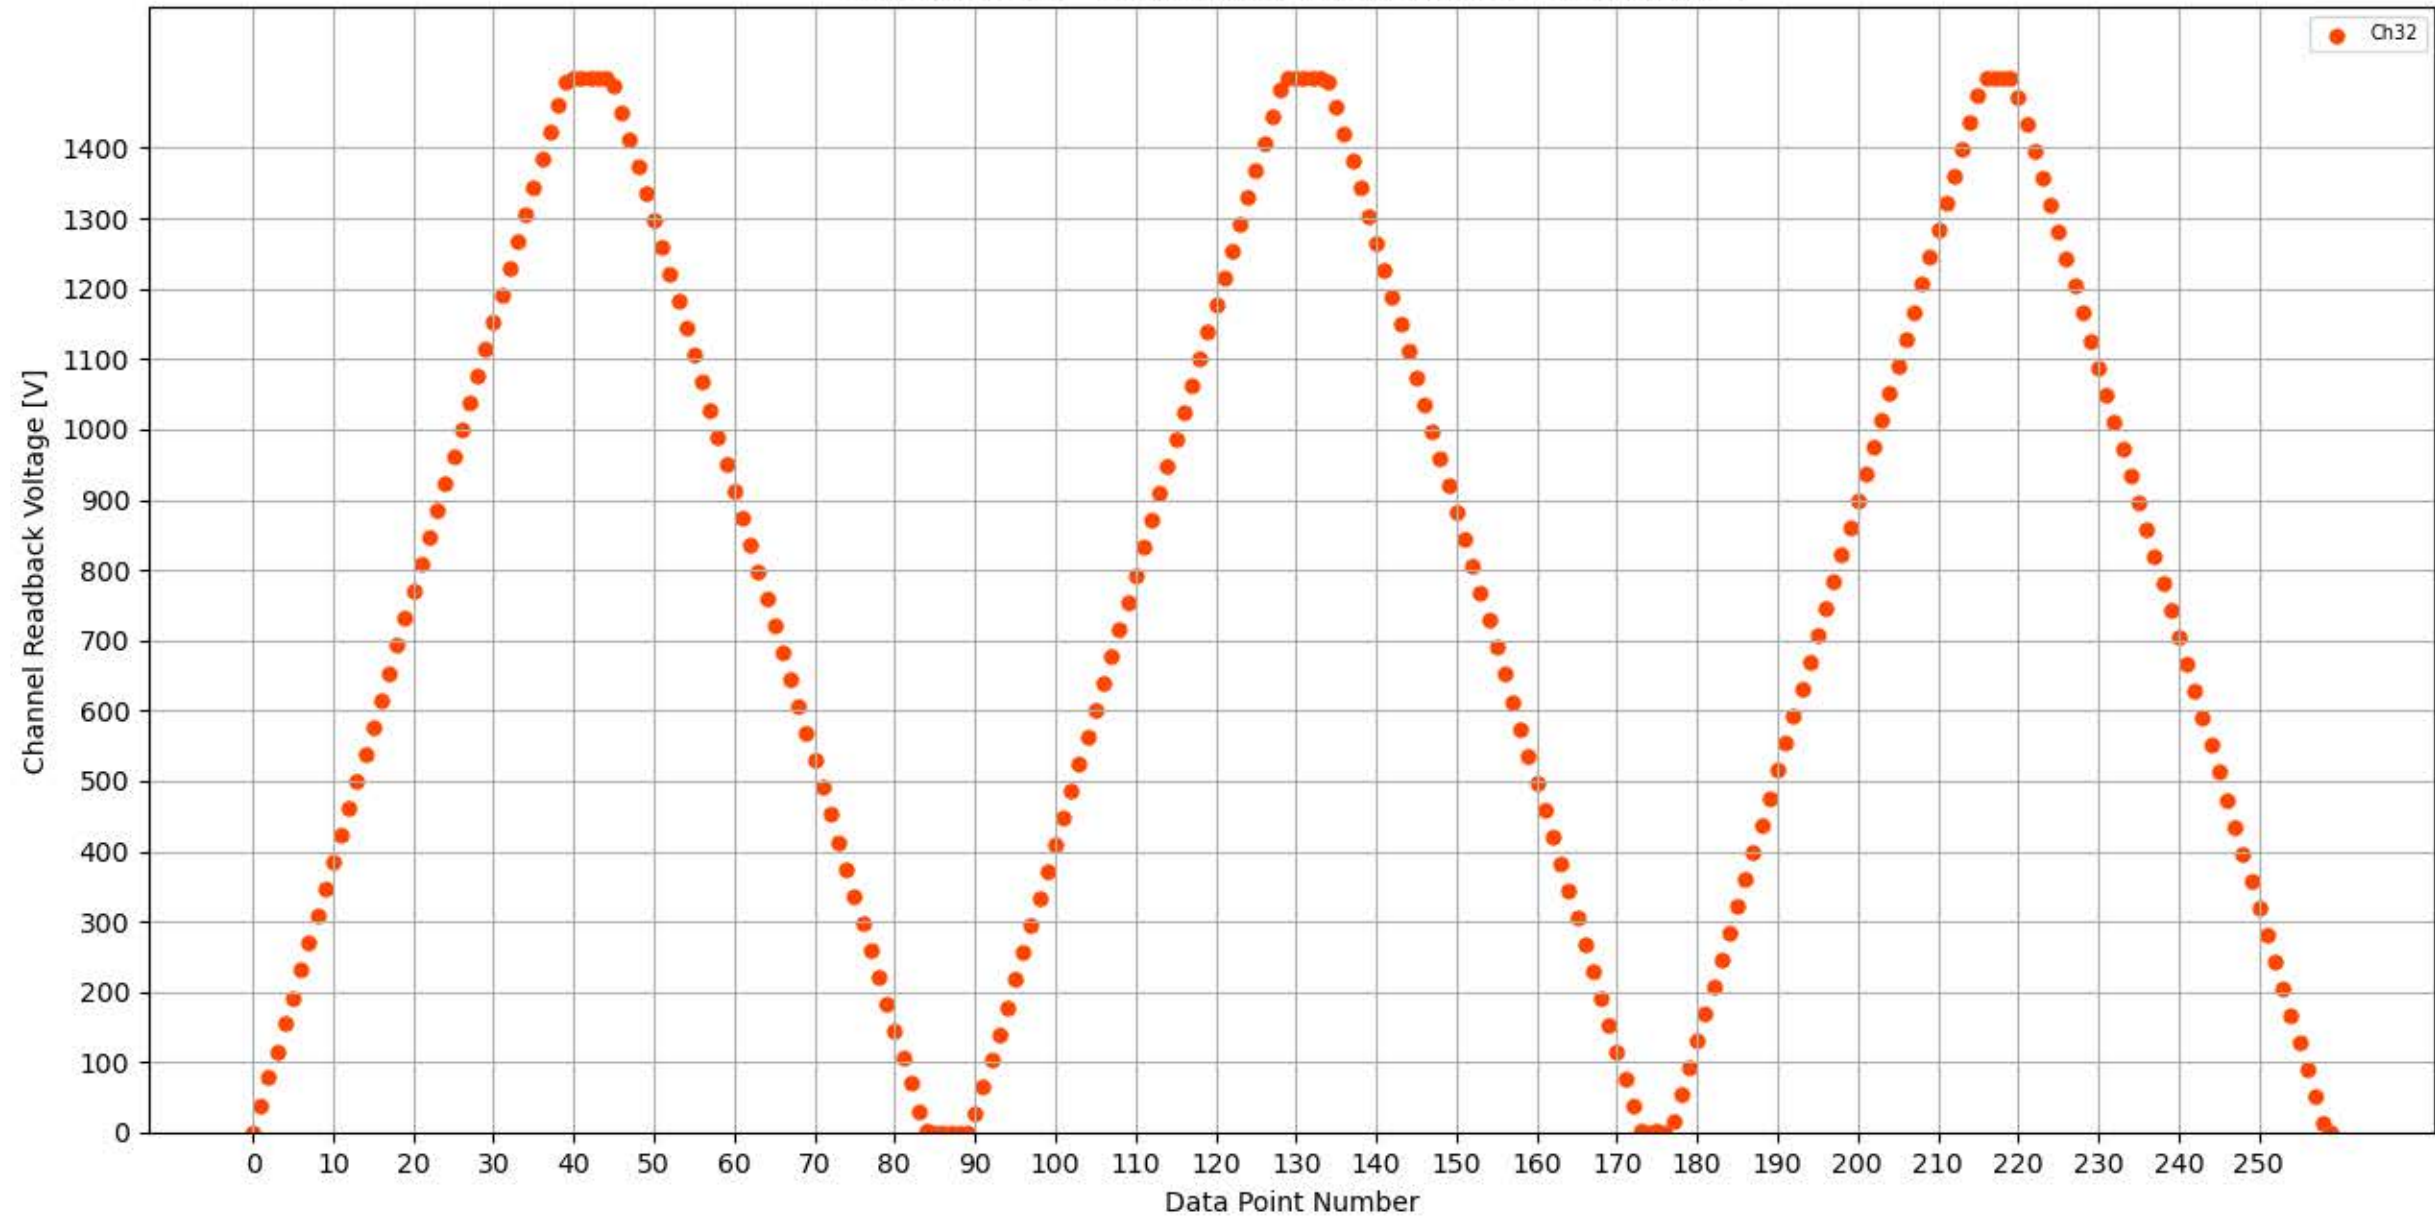

Voltage Ramp Test (Python) Bd #337, Slot #12, Ch #33

Voltage Ramp Test (Python) Bd #337, Slot #12, Ch #32