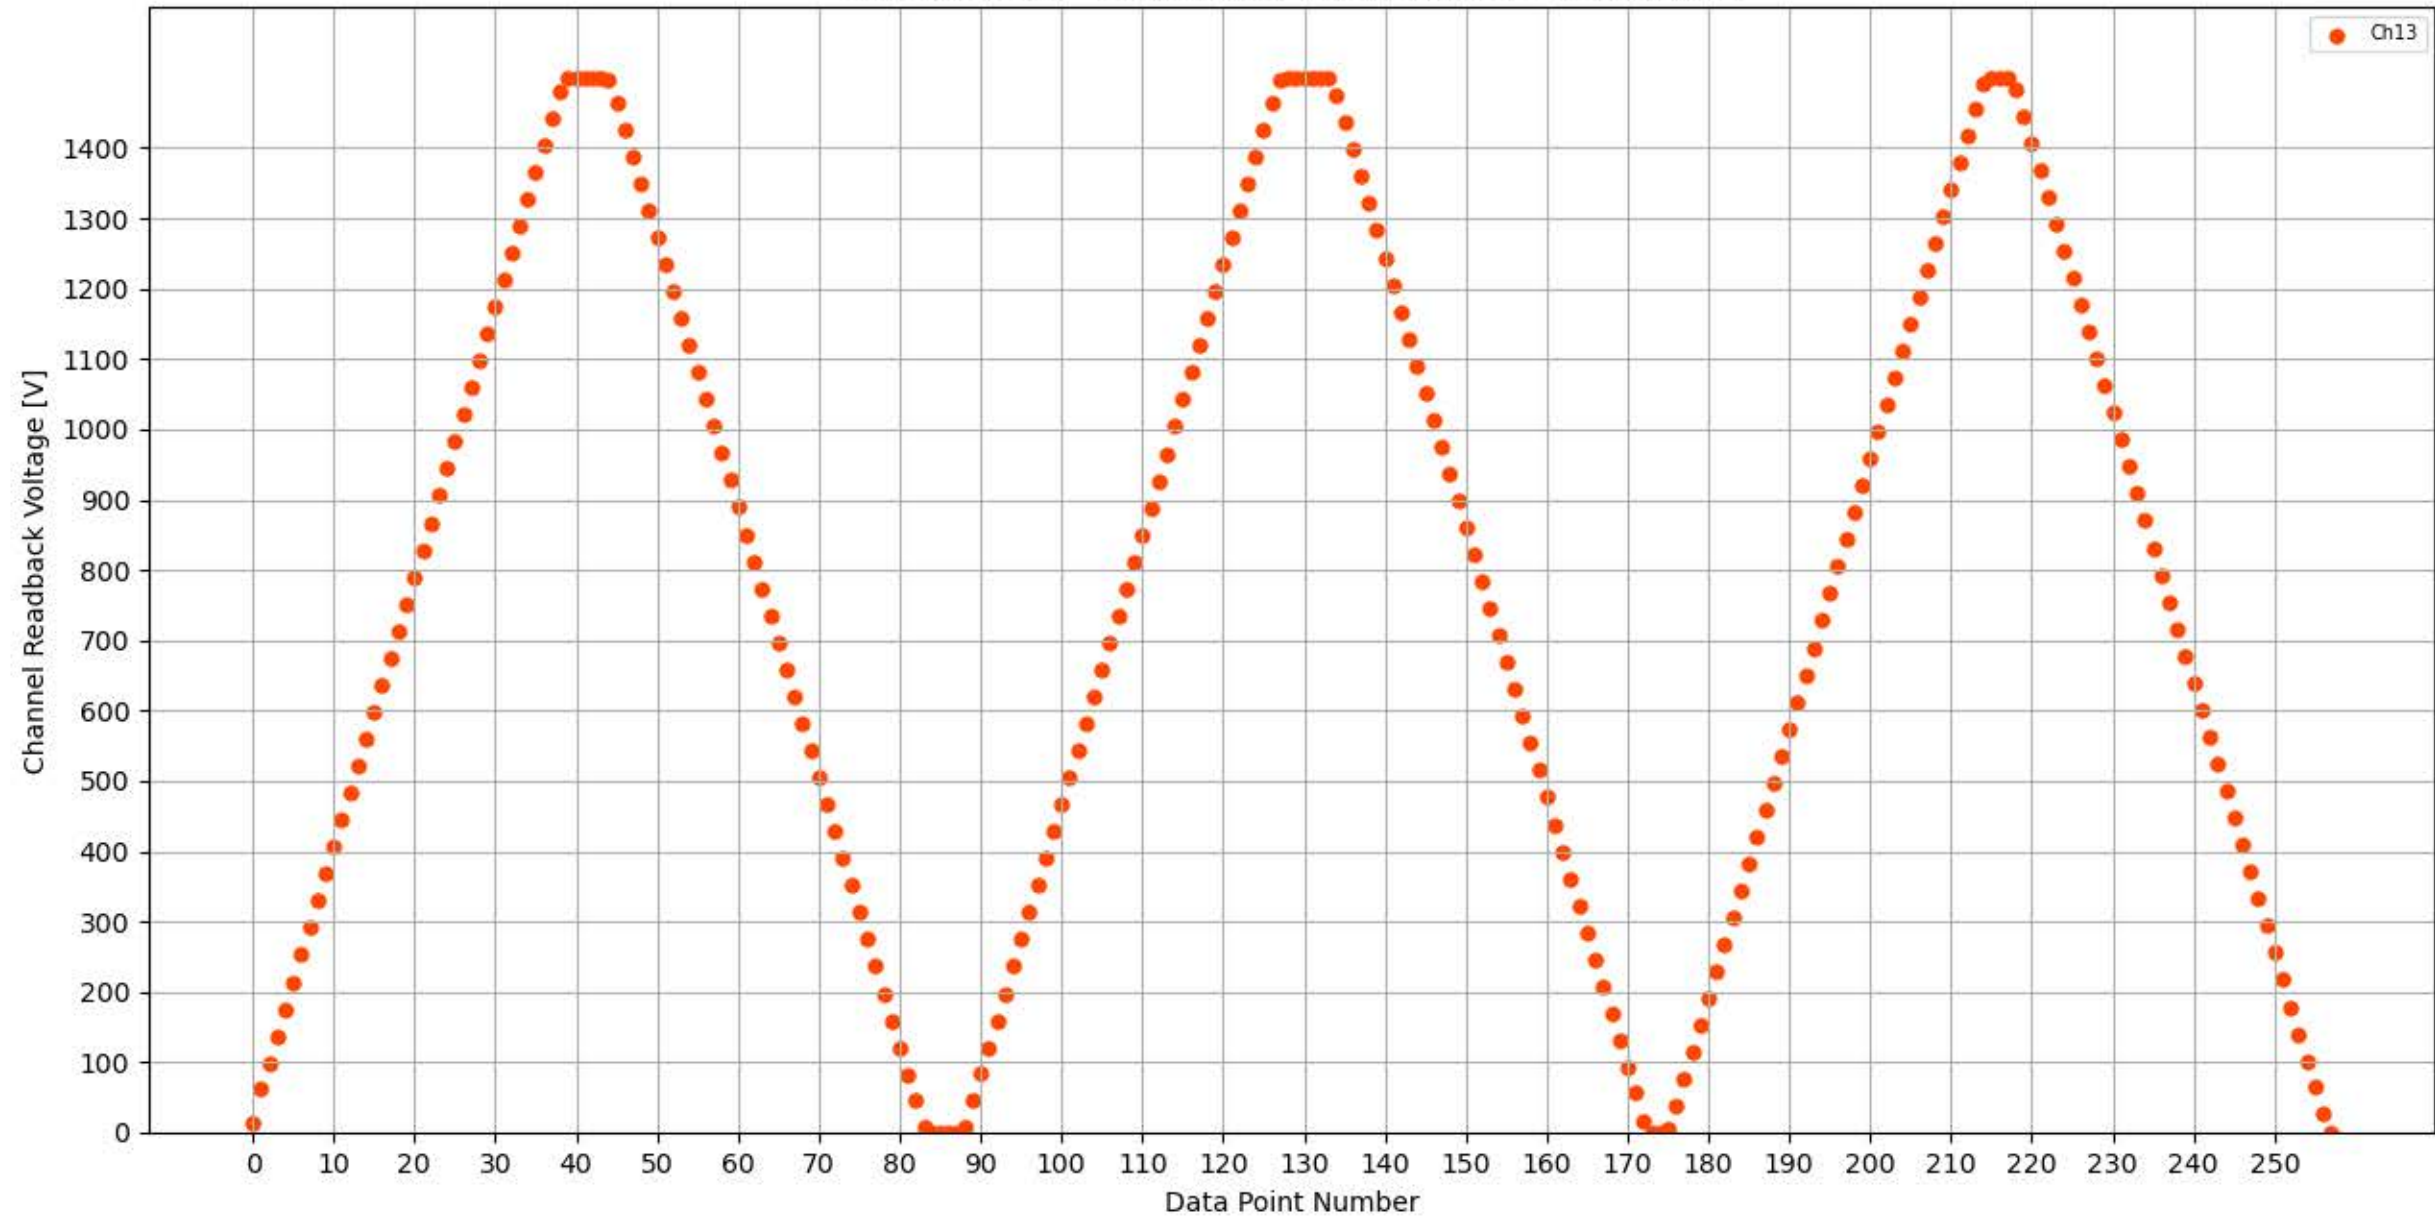

Voltage Ramp Test (Python) Bd #337, Slot #12, Ch #14

Voltage Ramp Test (Python) Bd #337, Slot #12, Ch #13