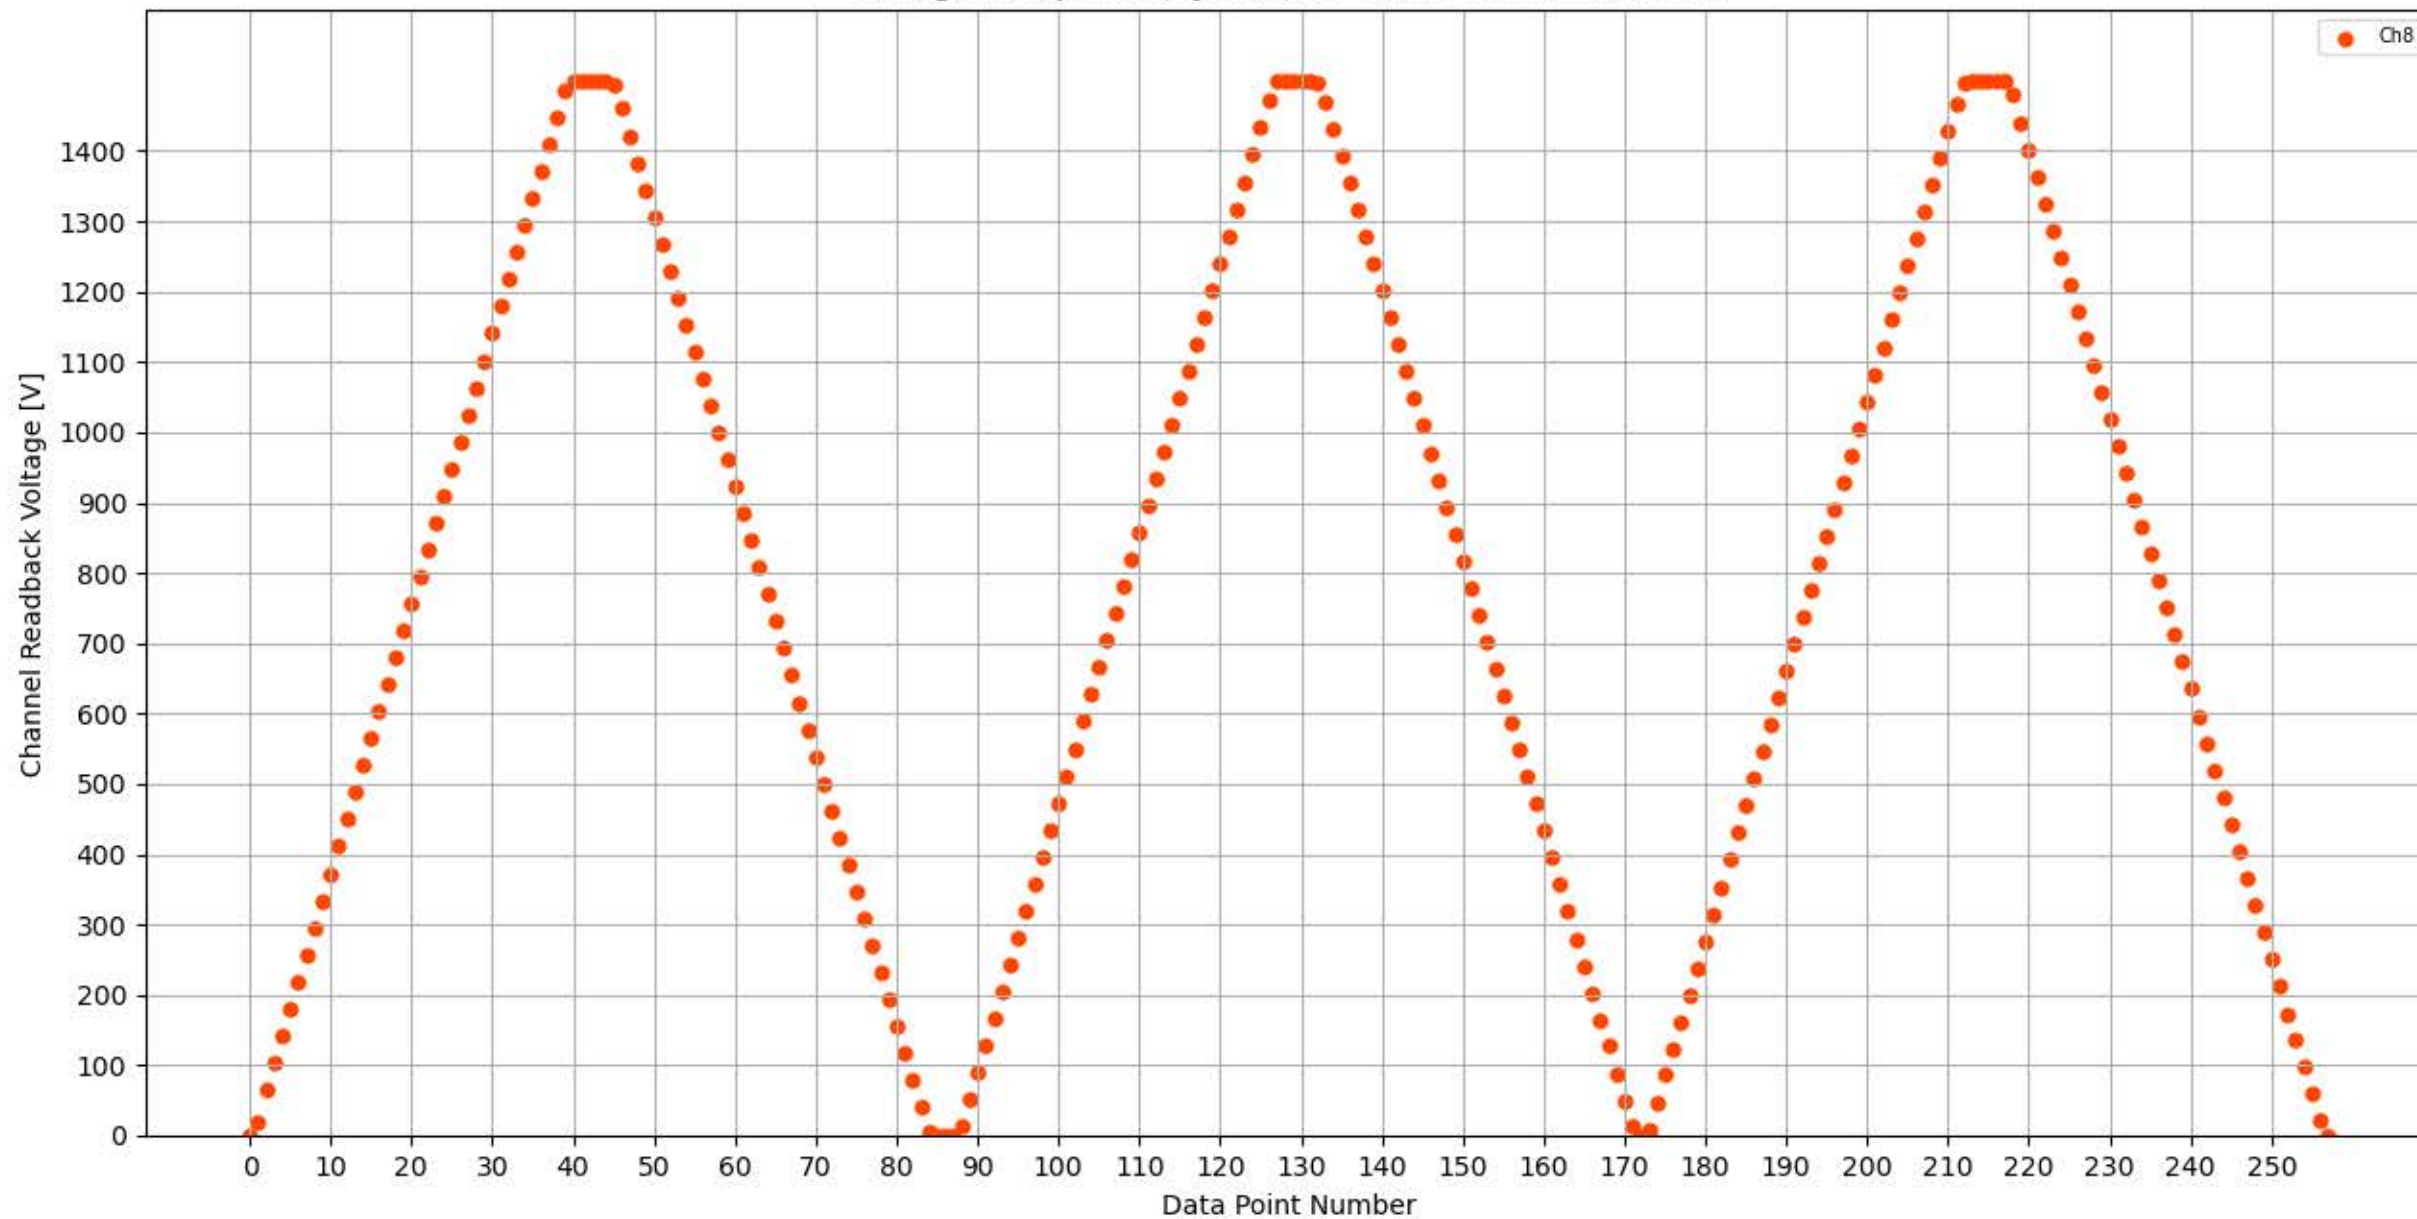

Voltage Ramp Test (Python) Bd #337, Slot #12, Ch #9

Voltage Ramp Test (Python) Bd #337, Slot #12, Ch #8