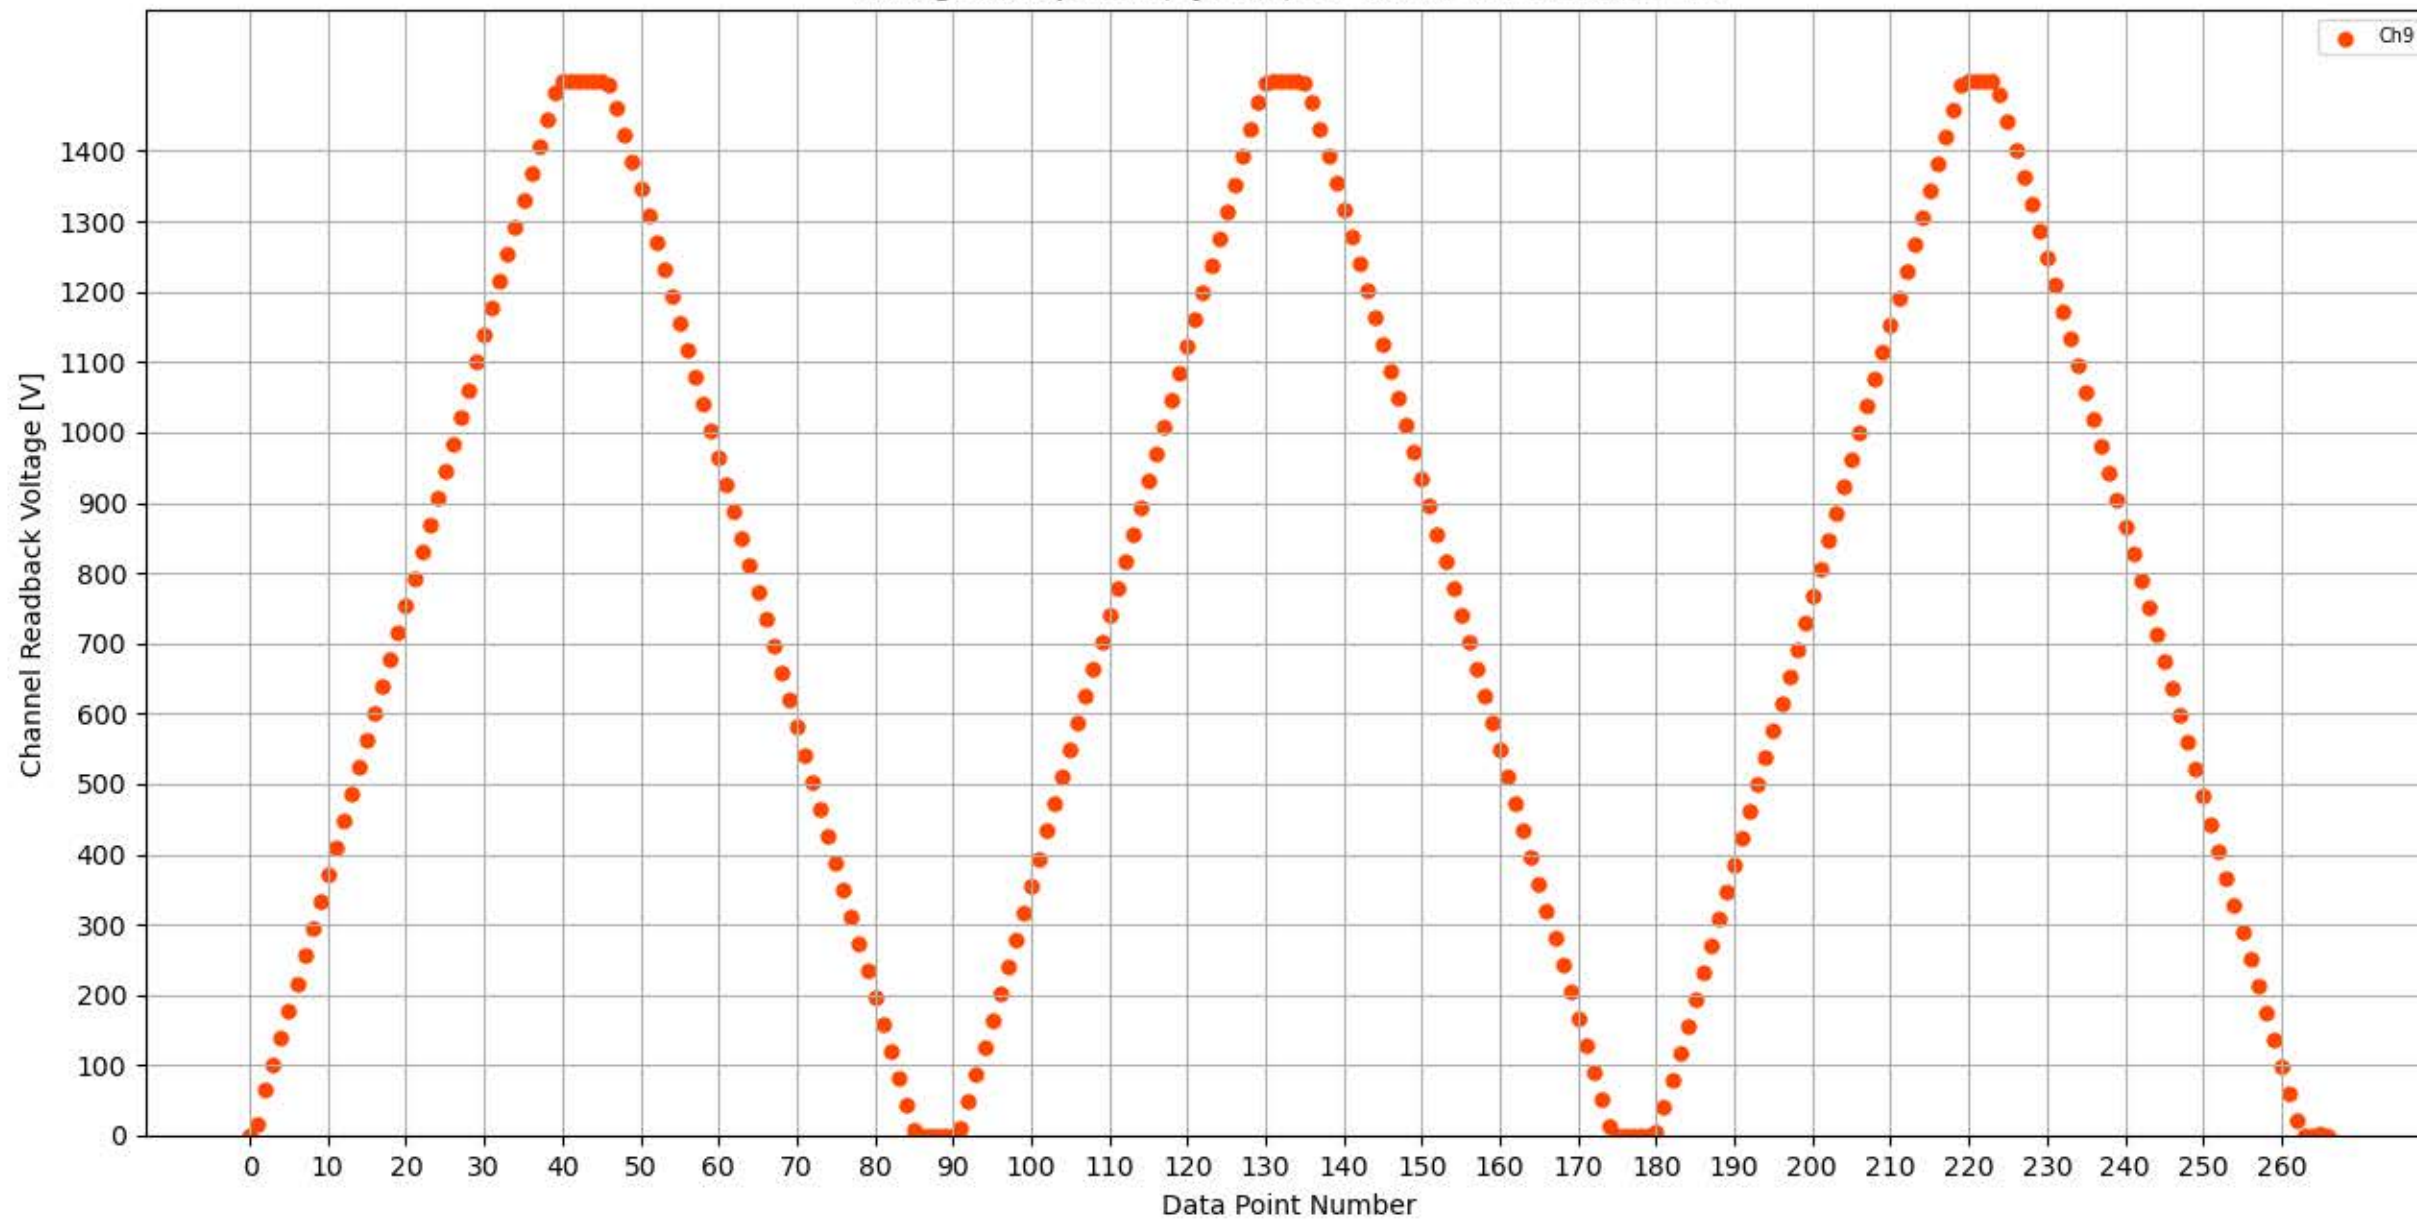

Voltage Ramp Test (Python) Bd #337, Slot #12, Ch #10

Voltage Ramp Test (Python) Bd #337, Slot #12, Ch #9