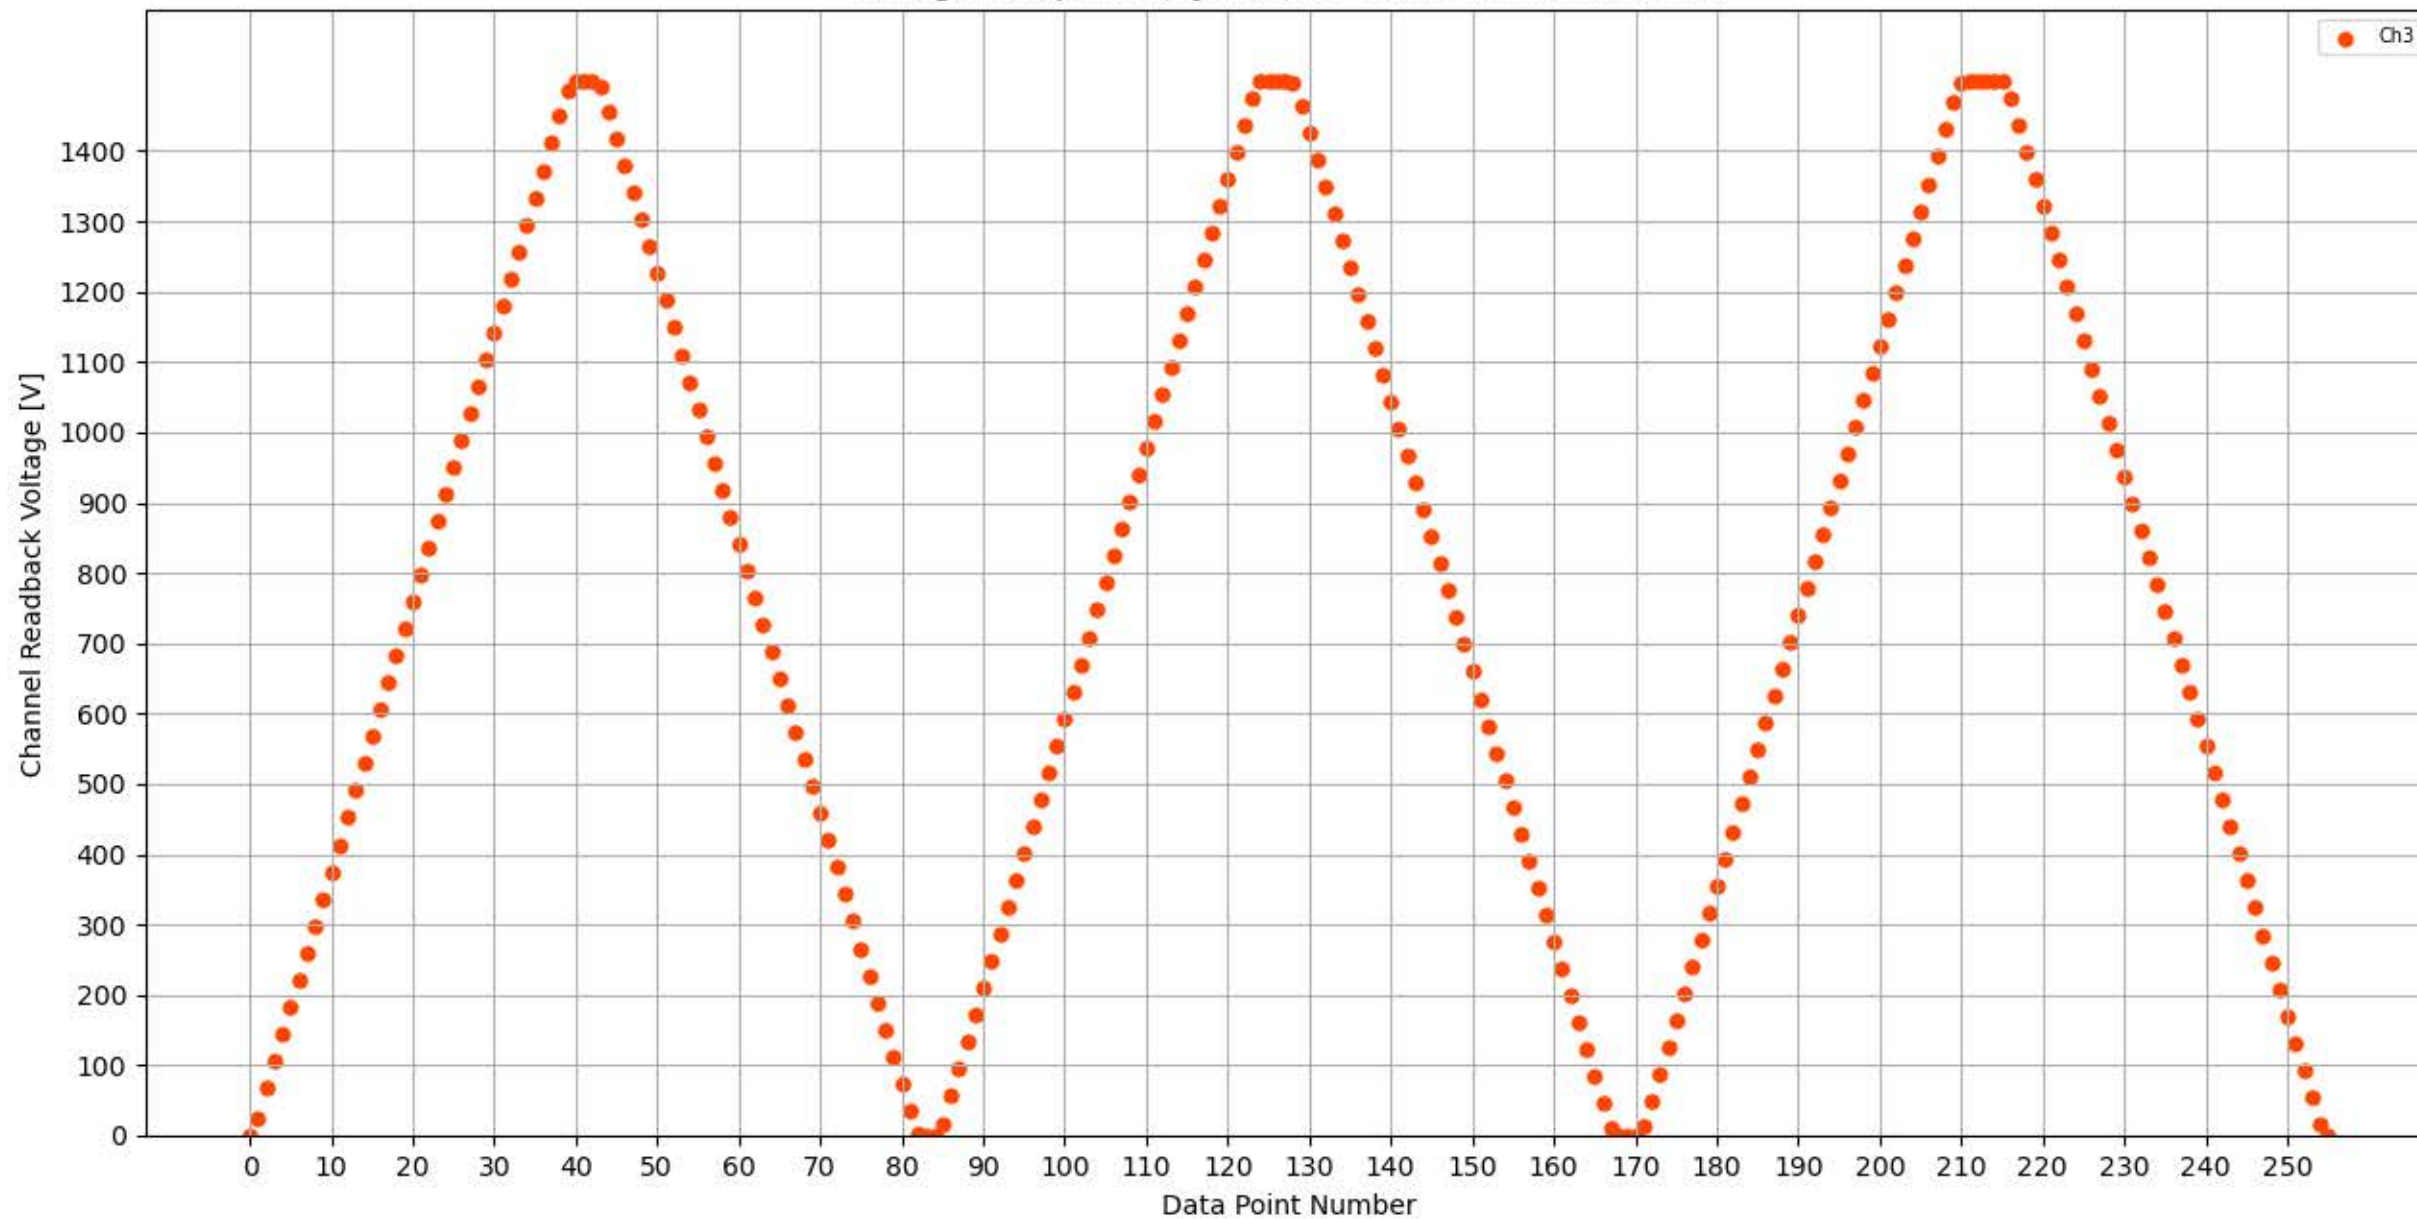

Voltage Ramp Test (Python) Bd #337, Slot #12, Ch #0

Voltage Ramp Test (Python) Bd #337, Slot #12, Ch #1

Voltage Ramp Test (Python) Bd #337, Slot #12, Ch #2

Voltage Ramp Test (Python) Bd #337, Slot #12, Ch #3

Voltage Ramp Test (Python) Bd #337, Slot #12, Ch #4

Voltage Ramp Test (Python) Bd #337, Slot #12, Ch #5

Voltage Ramp Test (Python) Bd #337, Slot #12, Ch #6

Voltage Ramp Test (Python) Bd #337, Slot #12, Ch #7