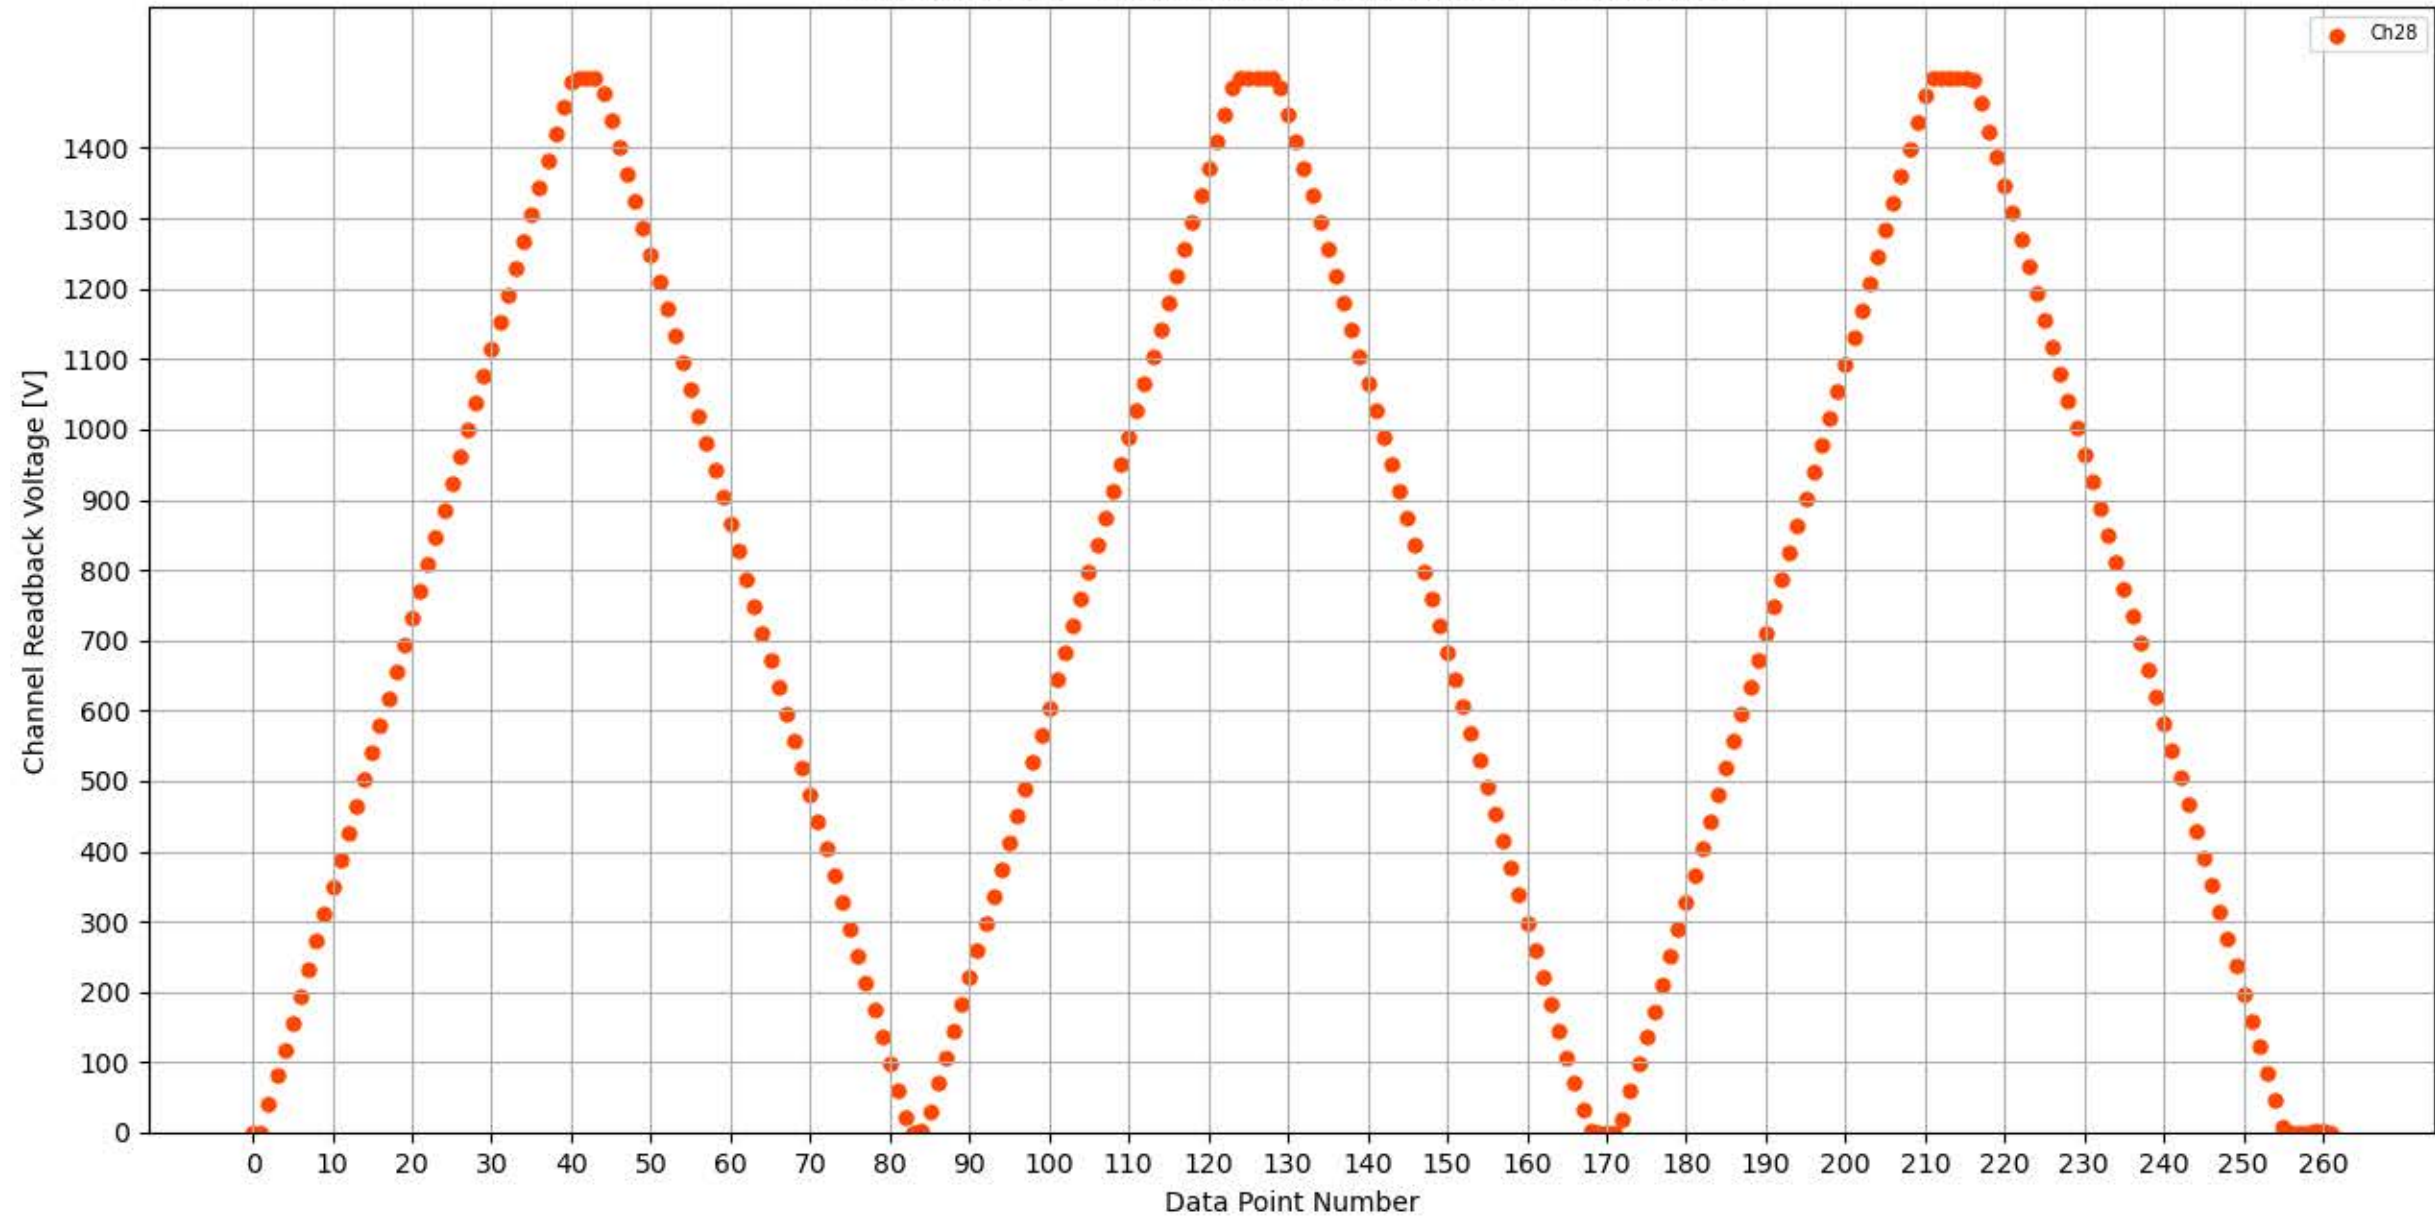

Voltage Ramp Test (Python) Bd #337, Slot #12, Ch #29

Voltage Ramp Test (Python) Bd #337, Slot #12, Ch #28