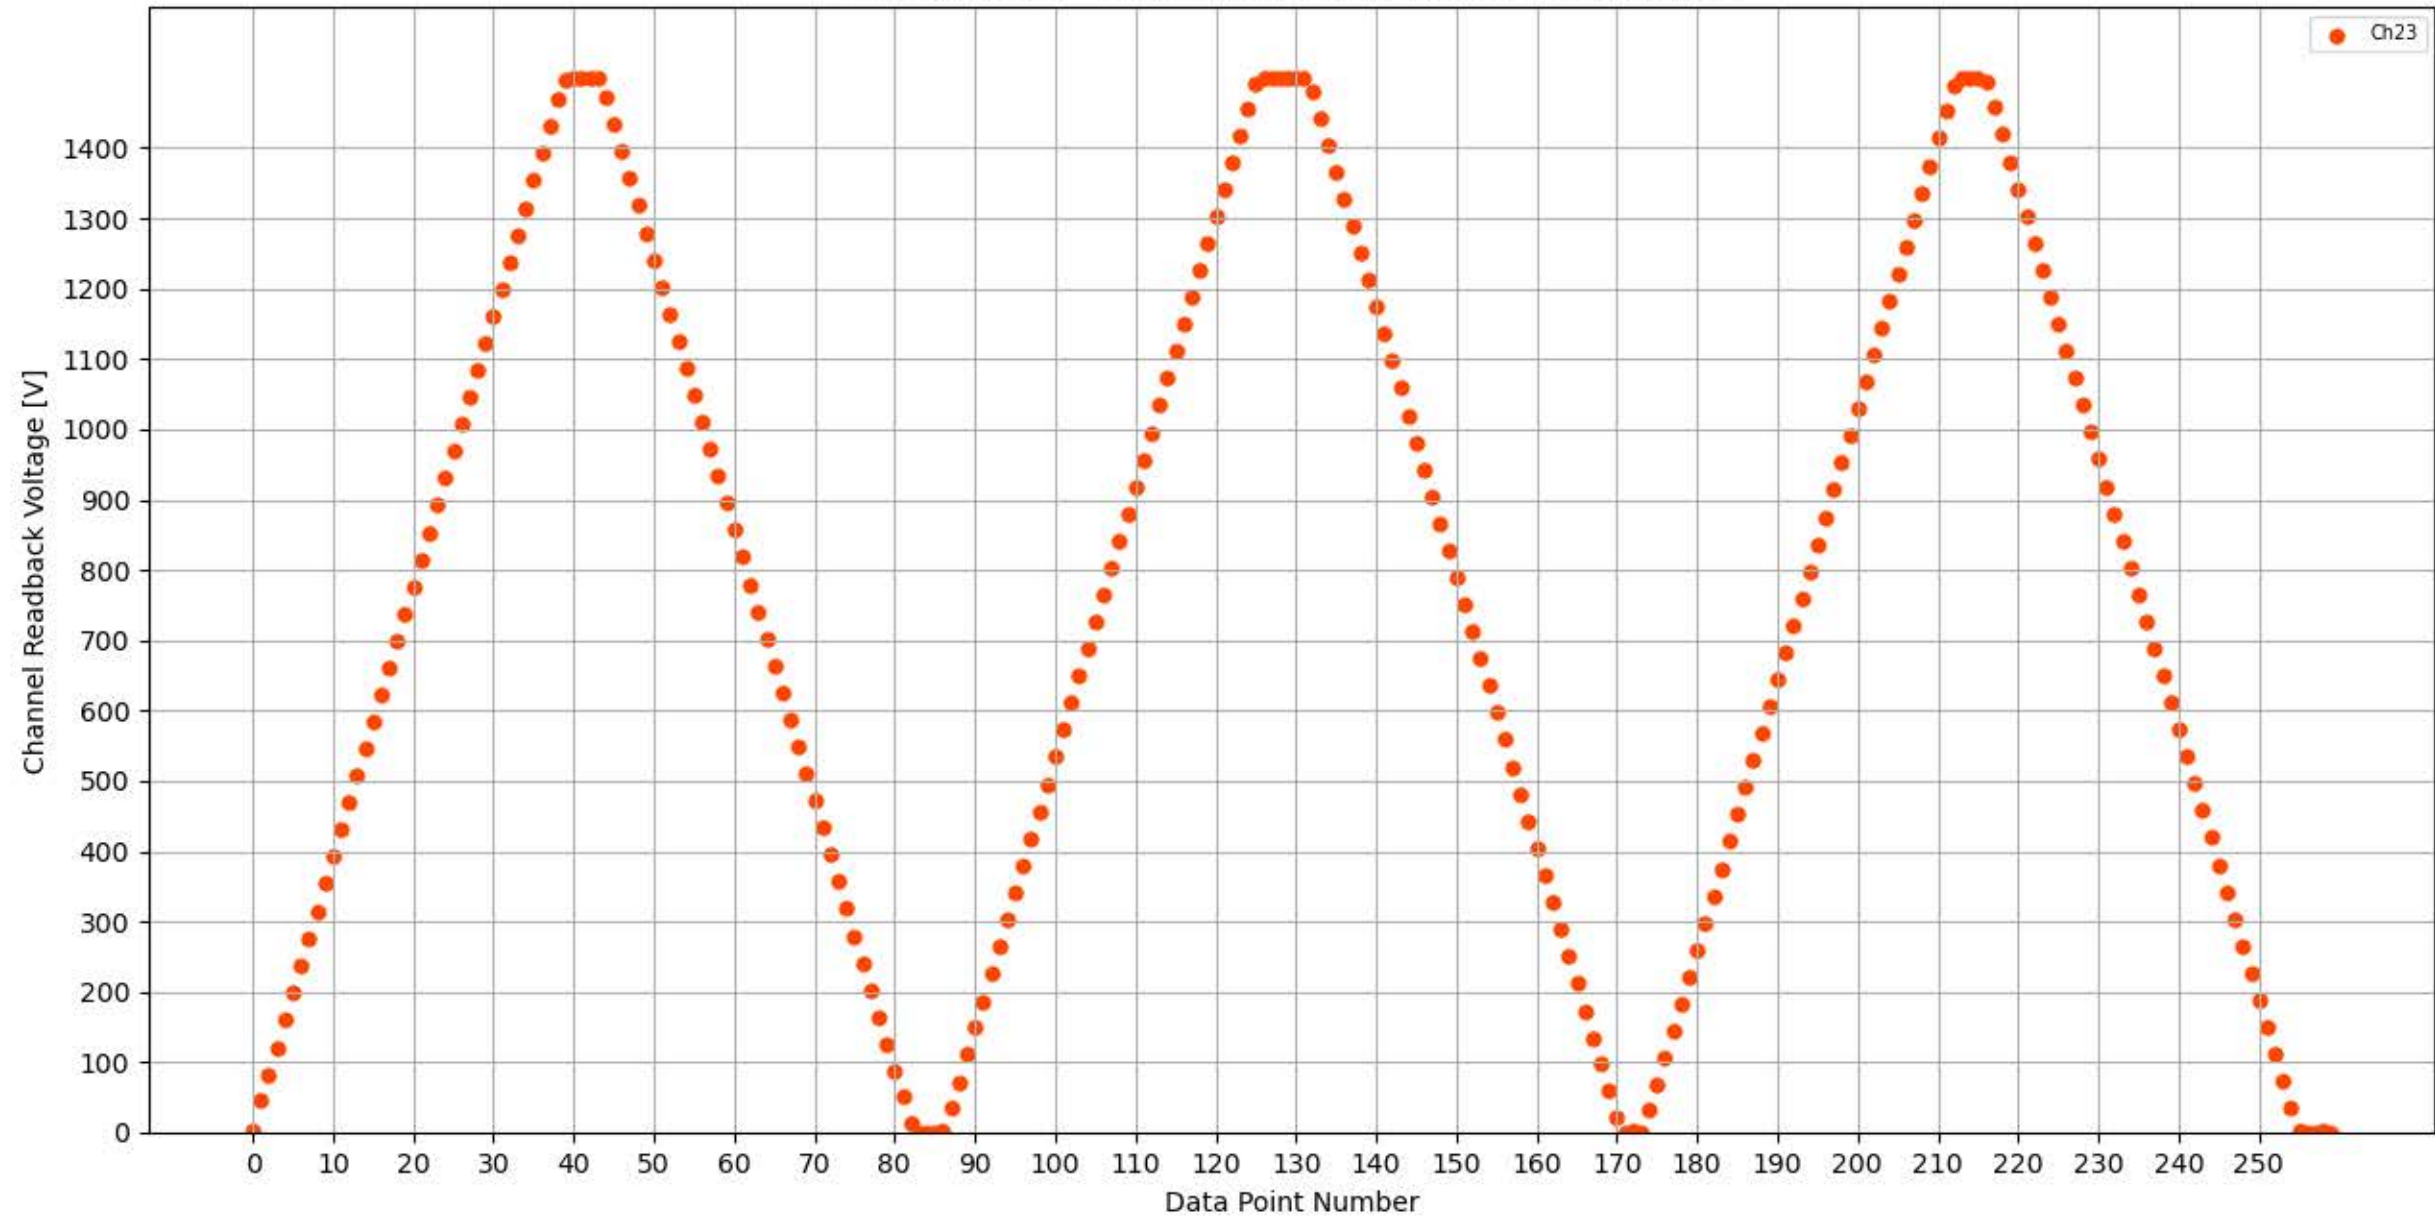

Voltage Ramp Test (Python) Bd #337, Slot #12, Ch #20

Voltage Ramp Test (Python) Bd #337, Slot #12, Ch #21

Voltage Ramp Test (Python) Bd #337, Slot #12, Ch #22

Voltage Ramp Test (Python) Bd #337, Slot #12, Ch #23