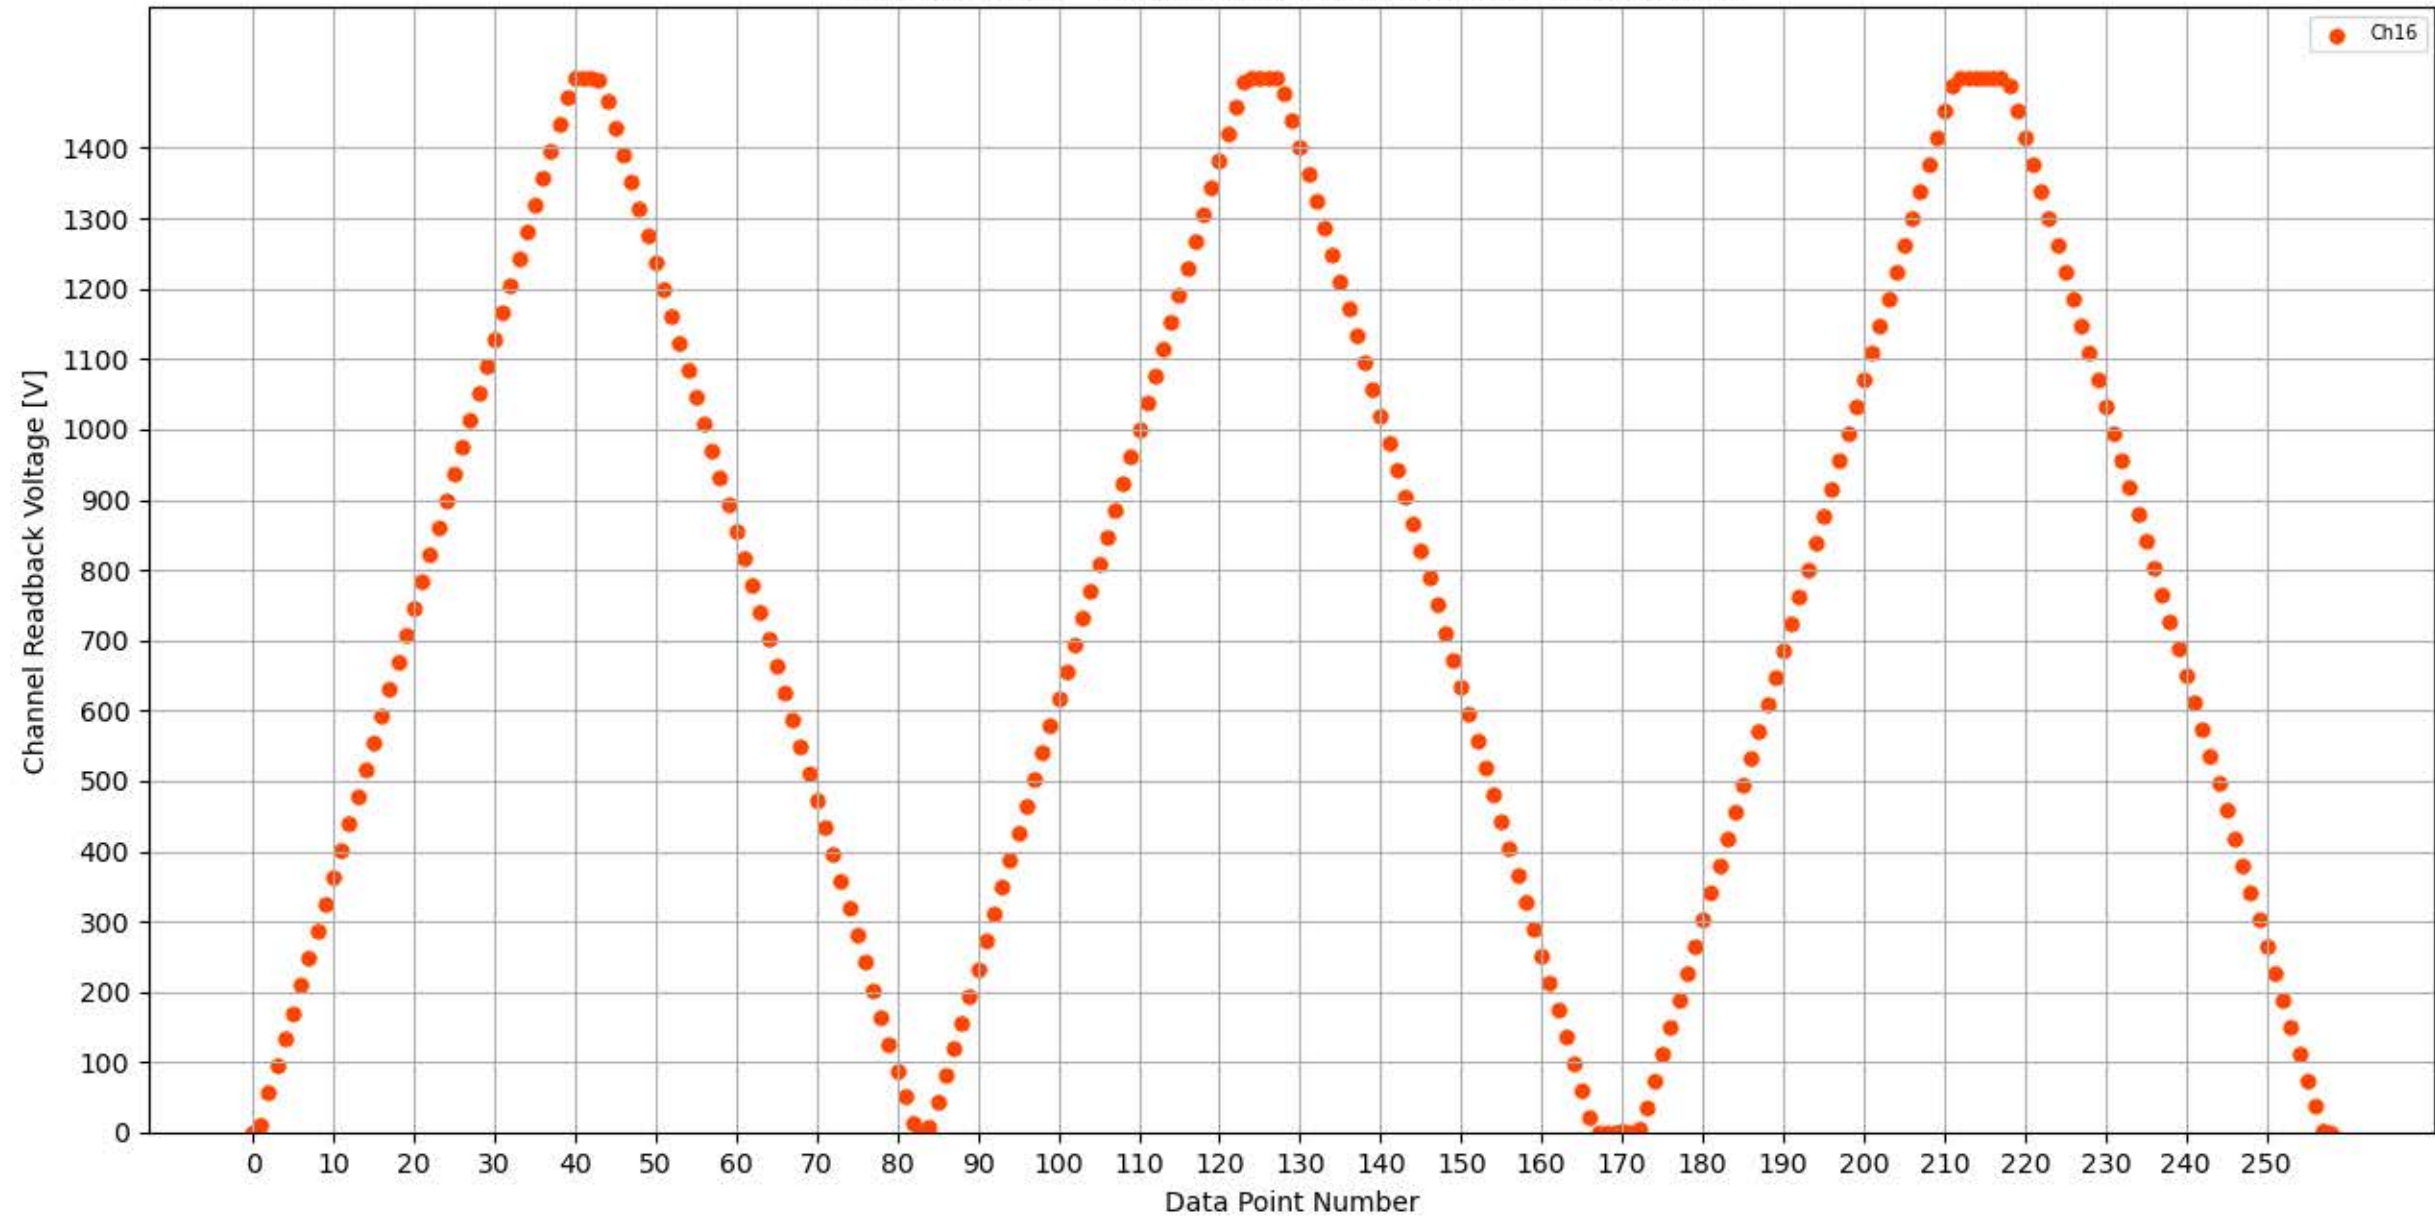

Voltage Ramp Test (Python) Bd #337, Slot #12, Ch #17

Voltage Ramp Test (Python) Bd #337, Slot #12, Ch #16