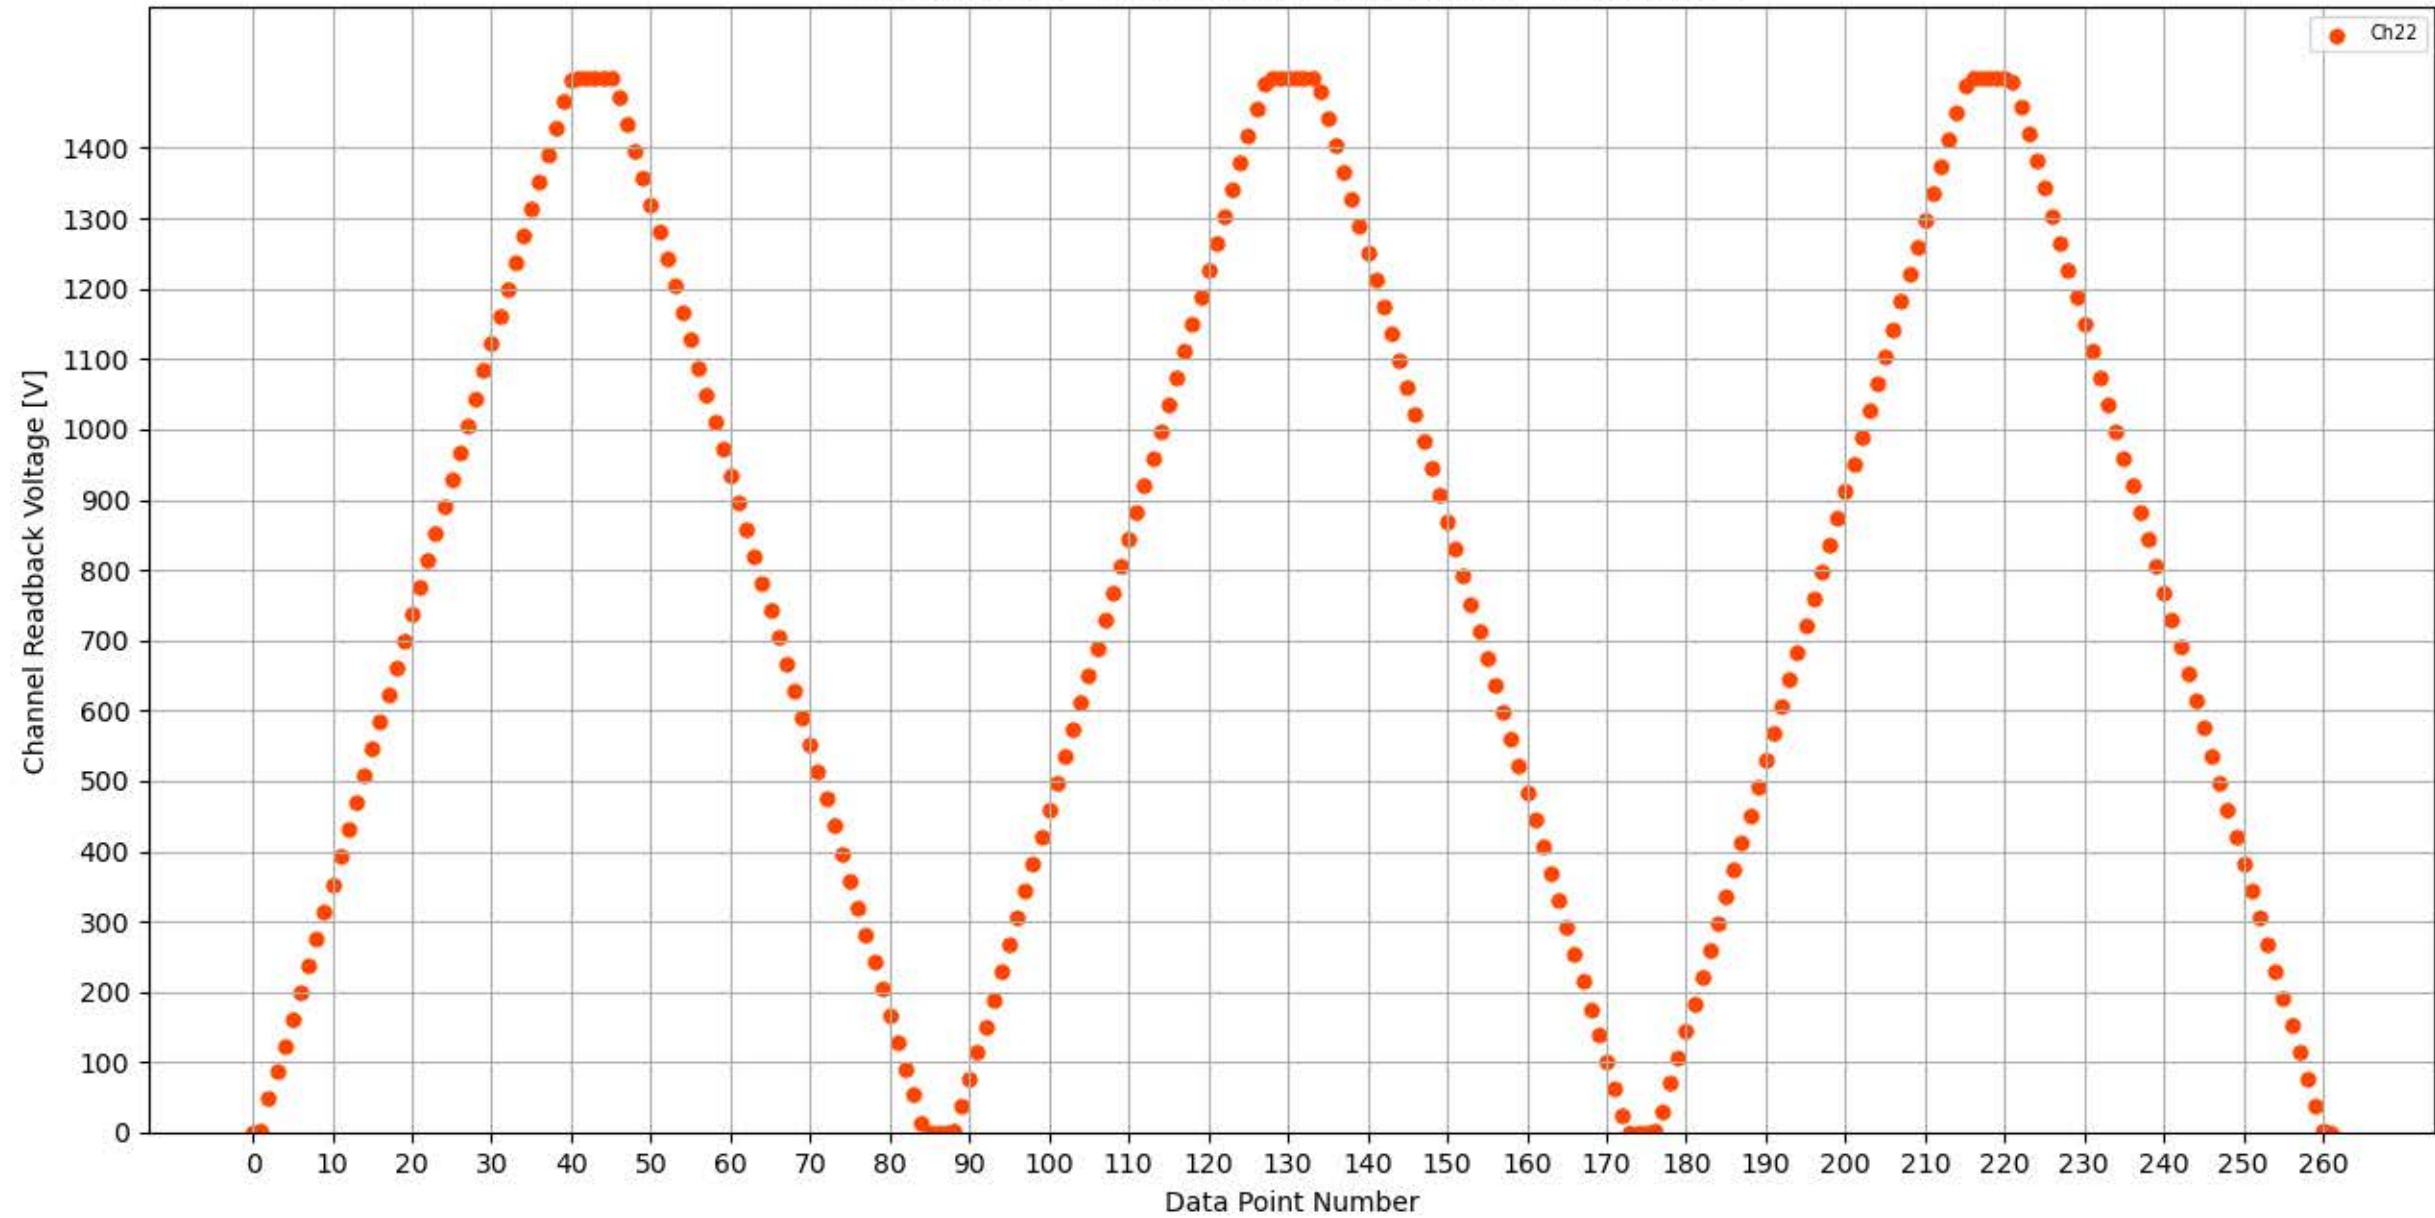

Voltage Ramp Test (Python) Bd #337, Slot #12, Ch #23

Voltage Ramp Test (Python) Bd #337, Slot #12, Ch #22