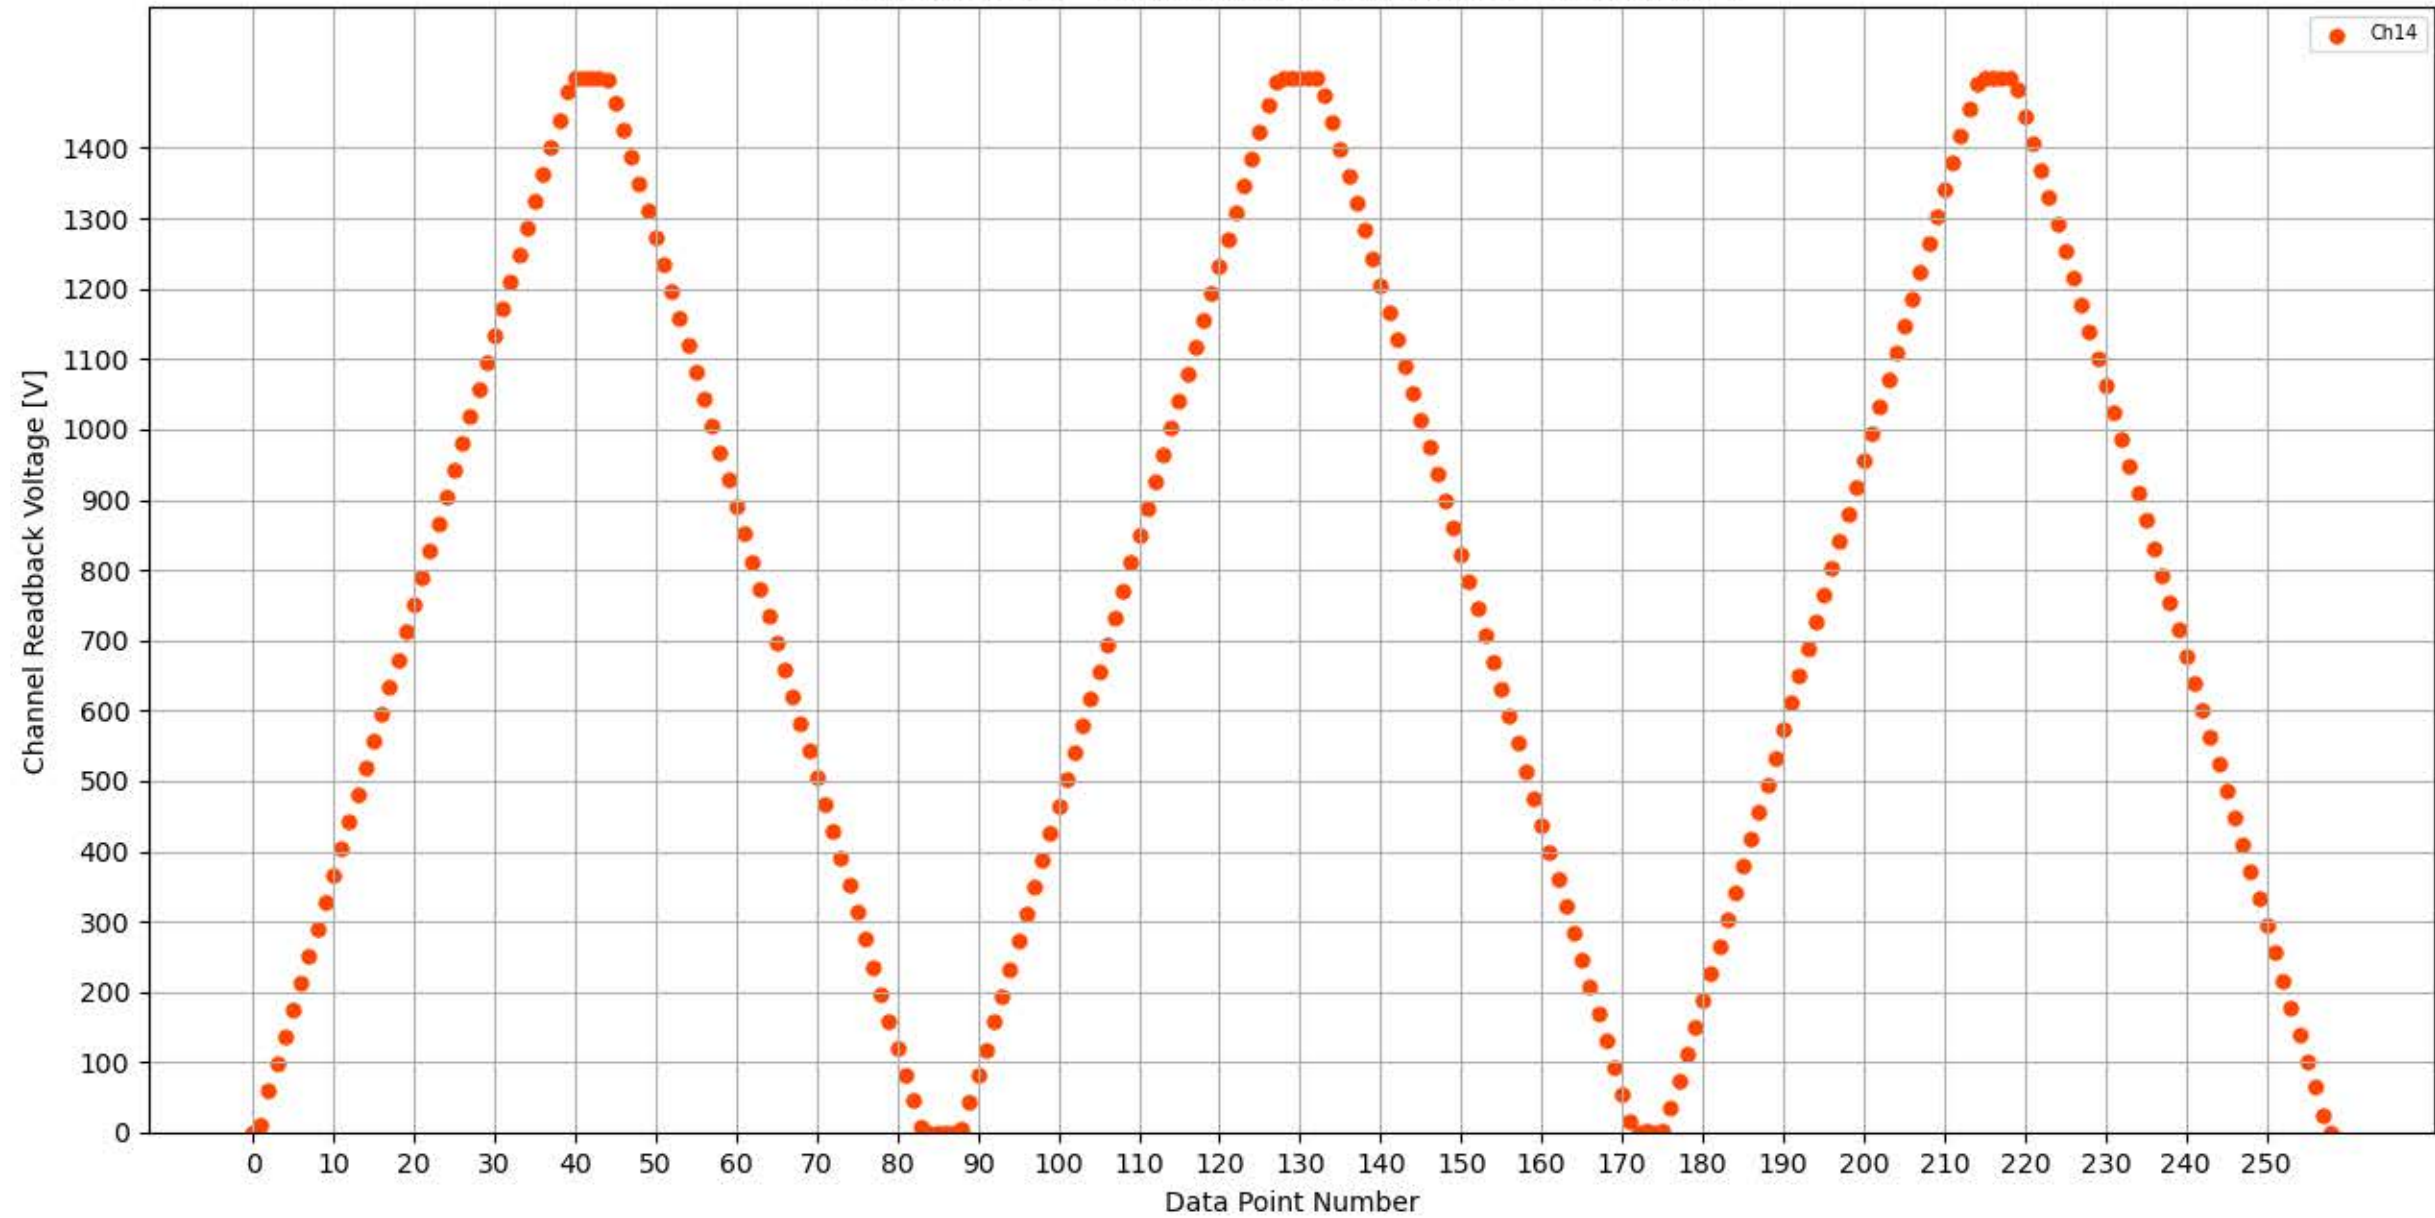

Voltage Ramp Test (Python) Bd #337, Slot #12, Ch #15

Voltage Ramp Test (Python) Bd #337, Slot #12, Ch #14