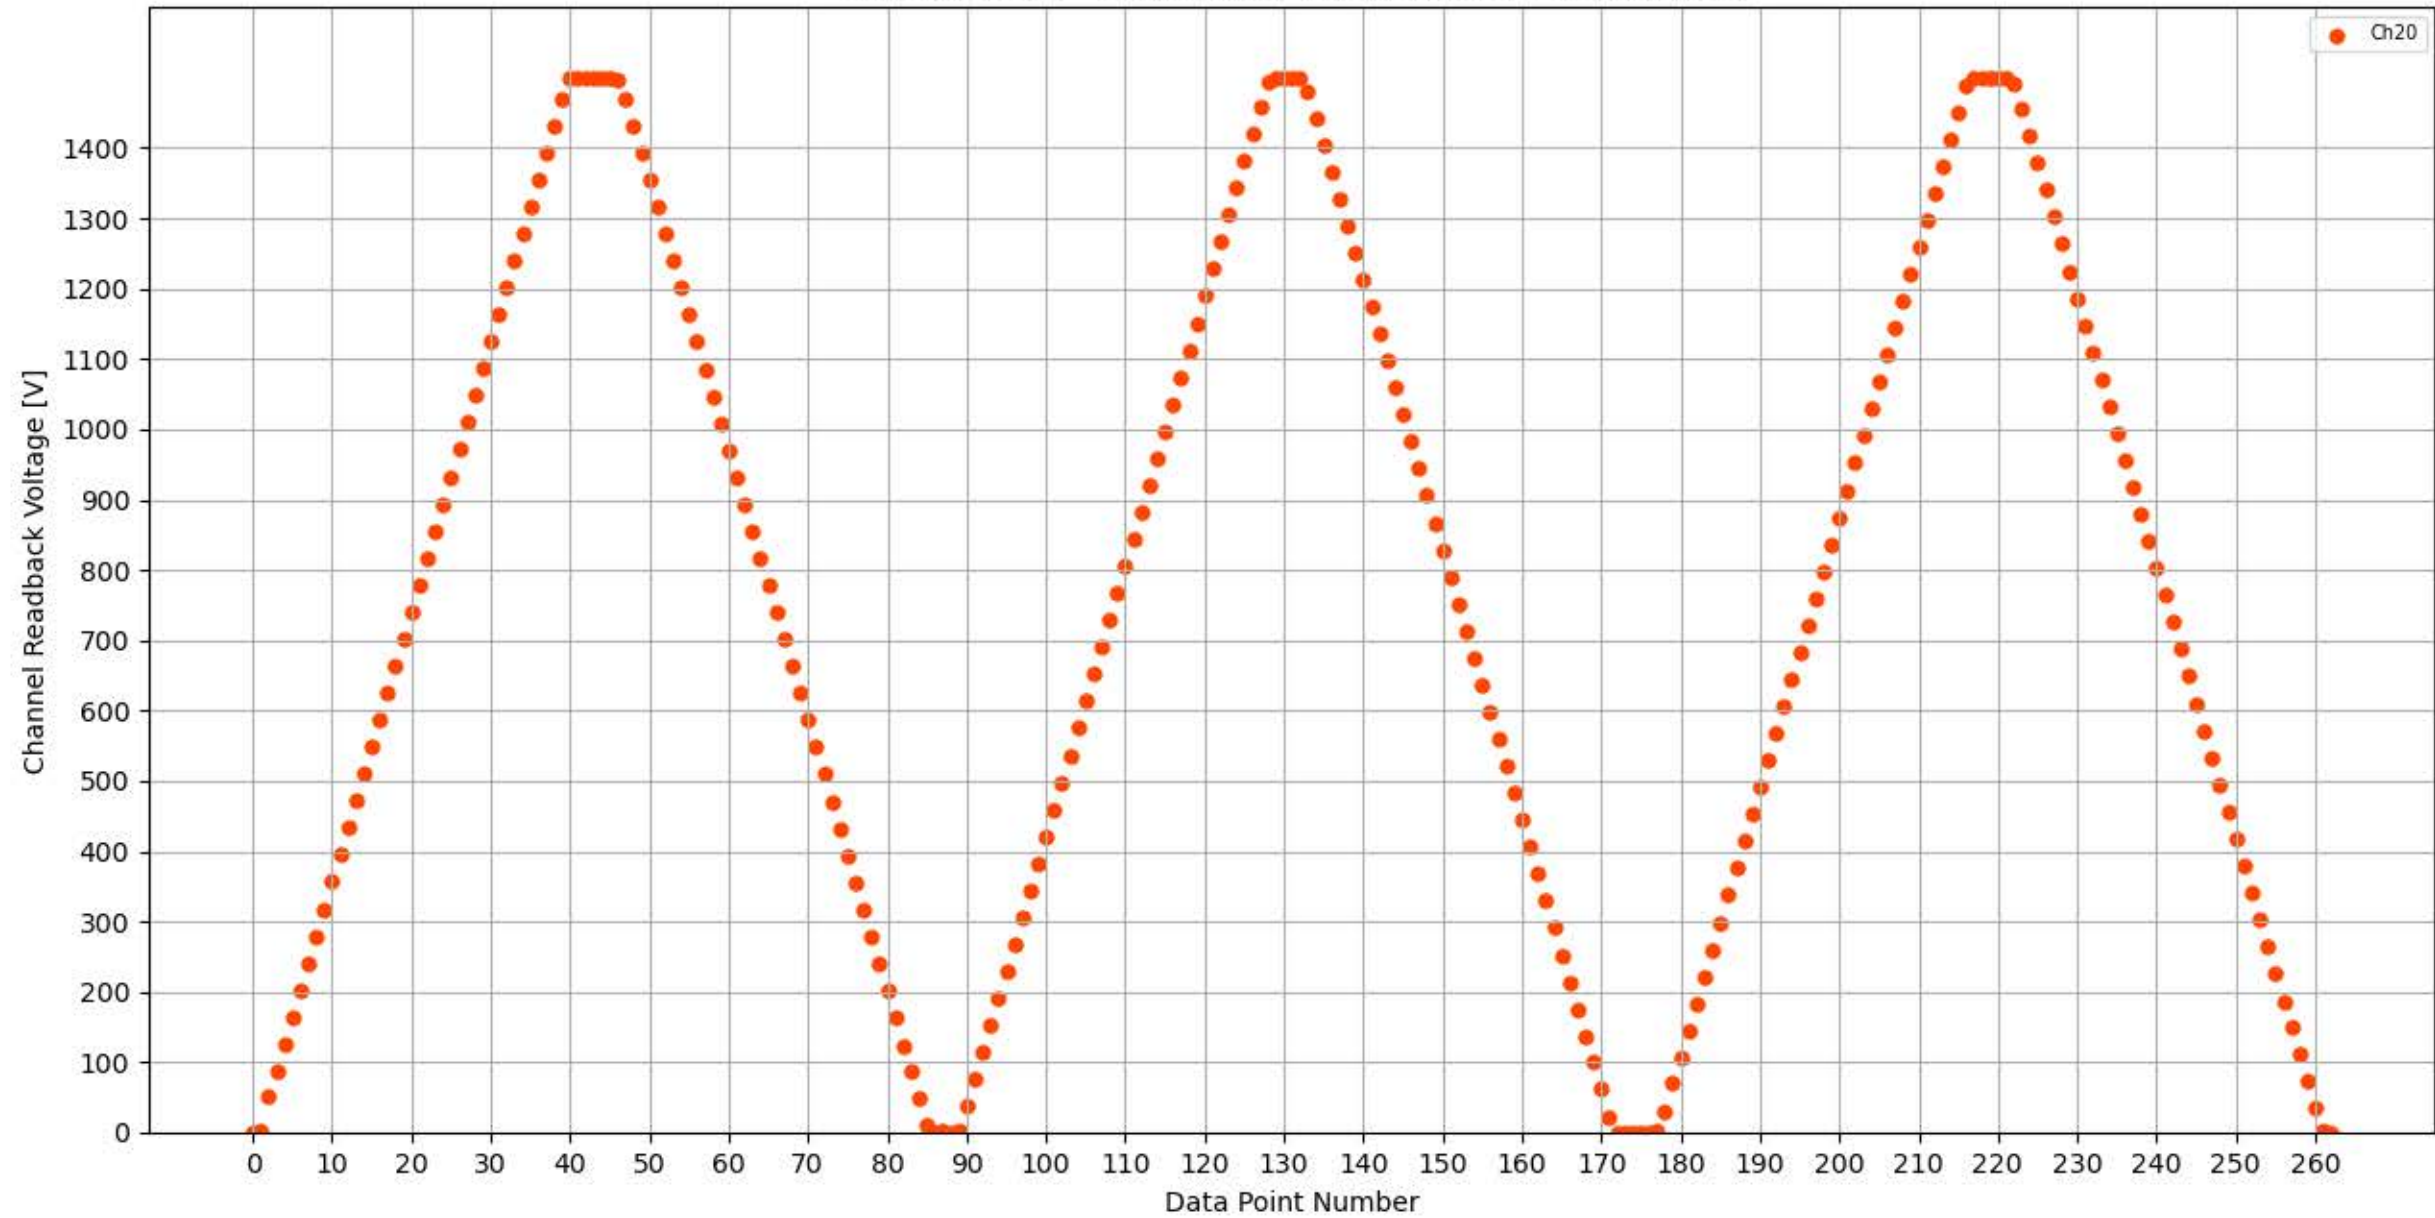

Voltage Ramp Test (Python) Bd #337, Slot #12, Ch #21

Voltage Ramp Test (Python) Bd #337, Slot #12, Ch #20