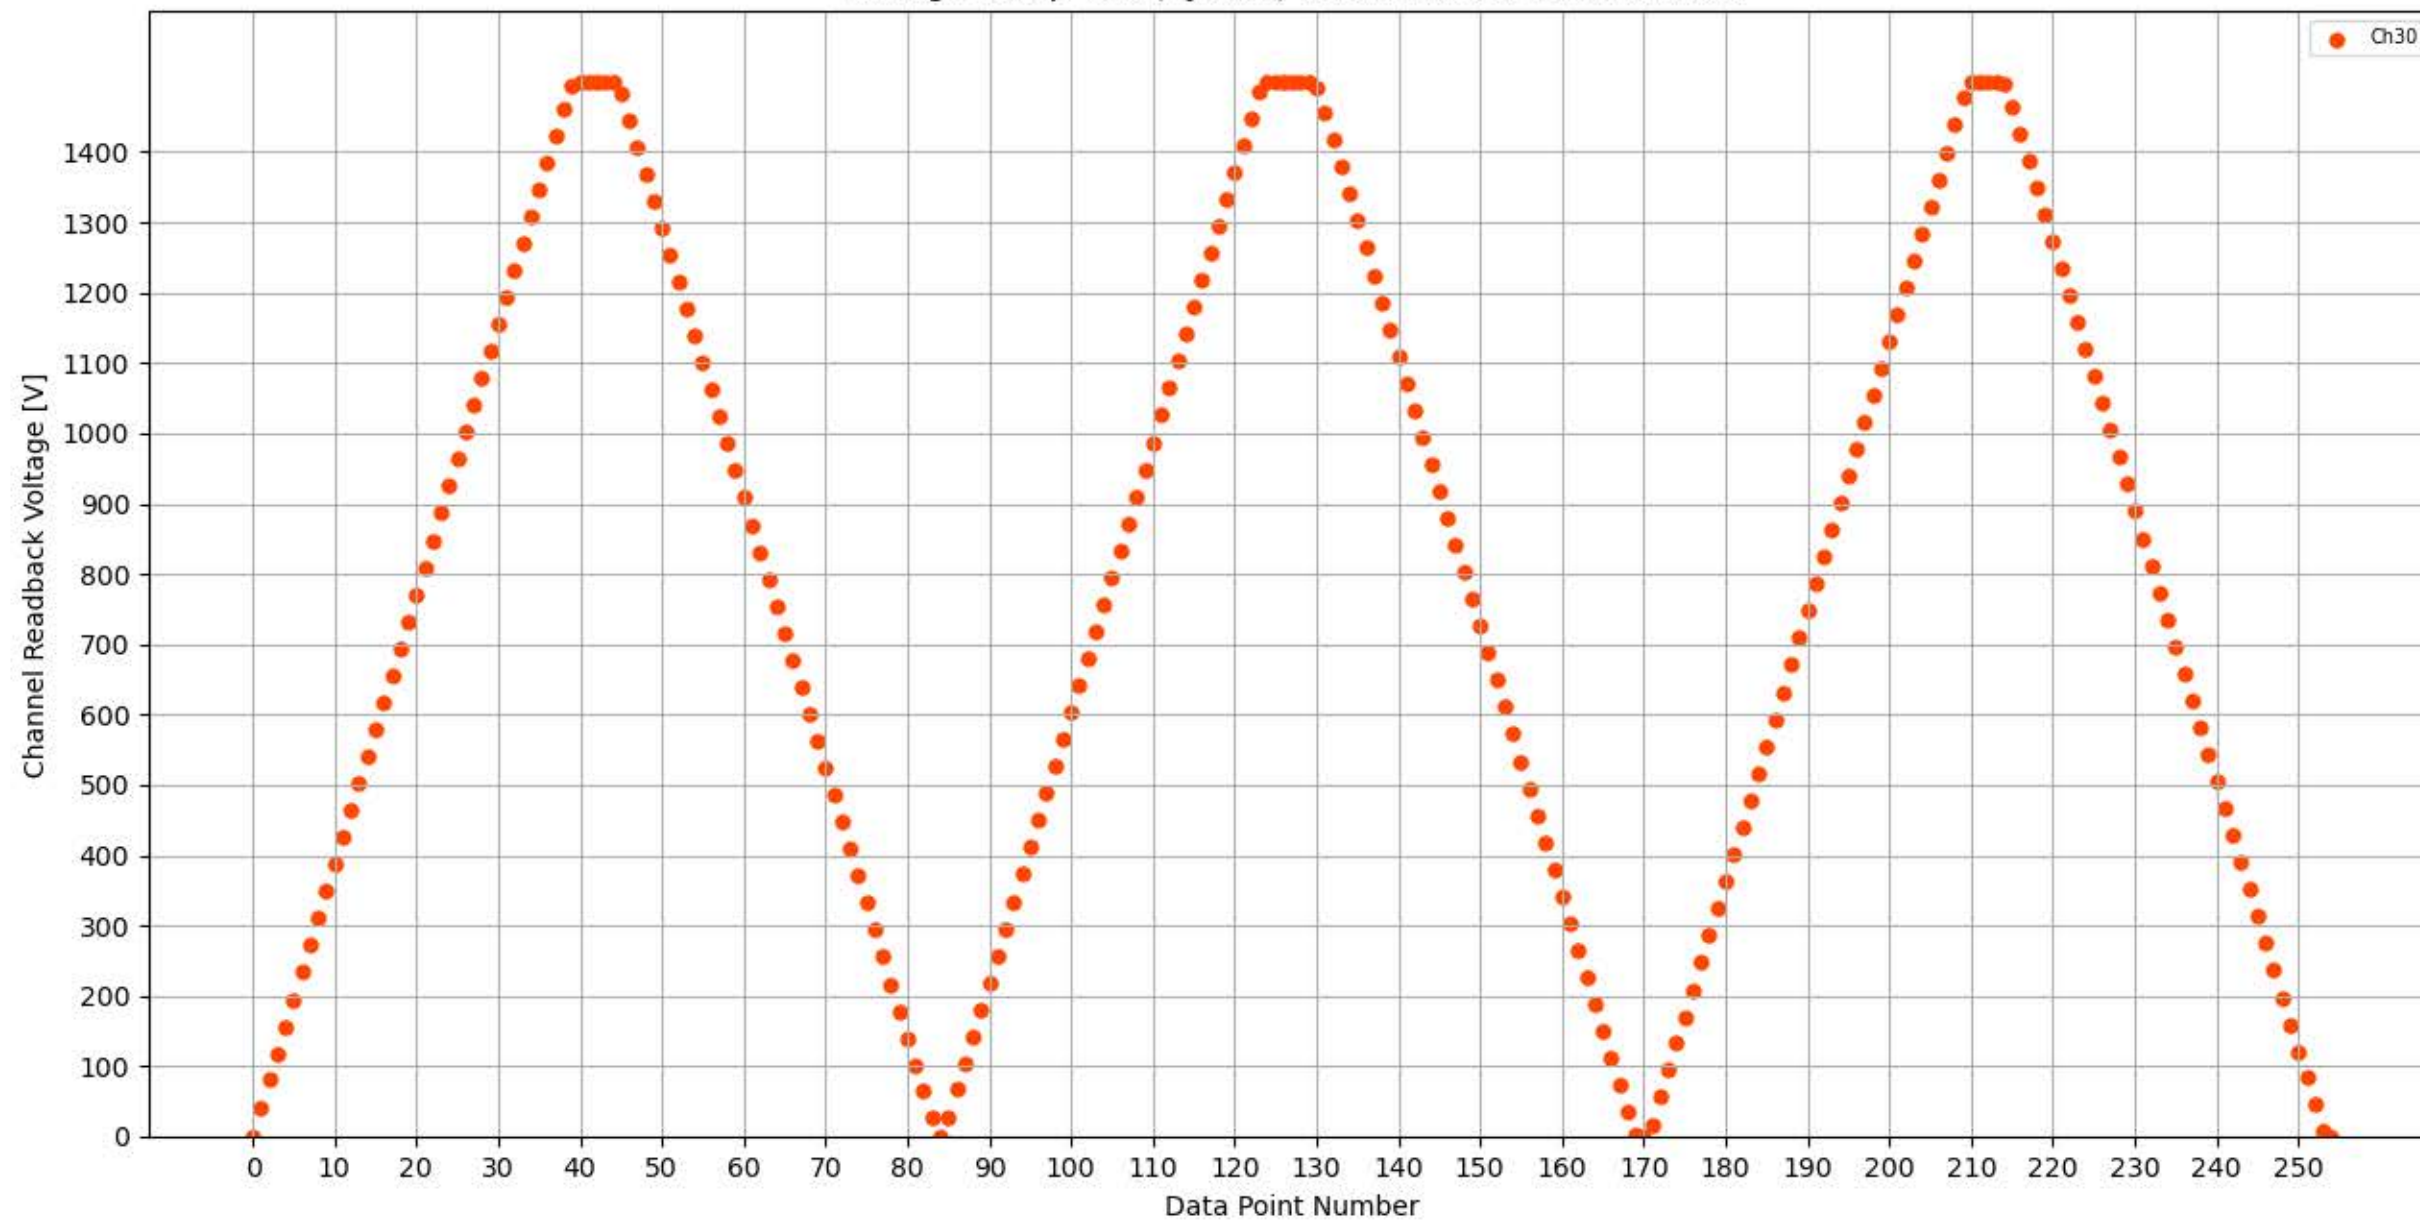

Voltage Ramp Test (Python) Bd #337, Slot #12, Ch #31

Voltage Ramp Test (Python) Bd #337, Slot #12, Ch #30