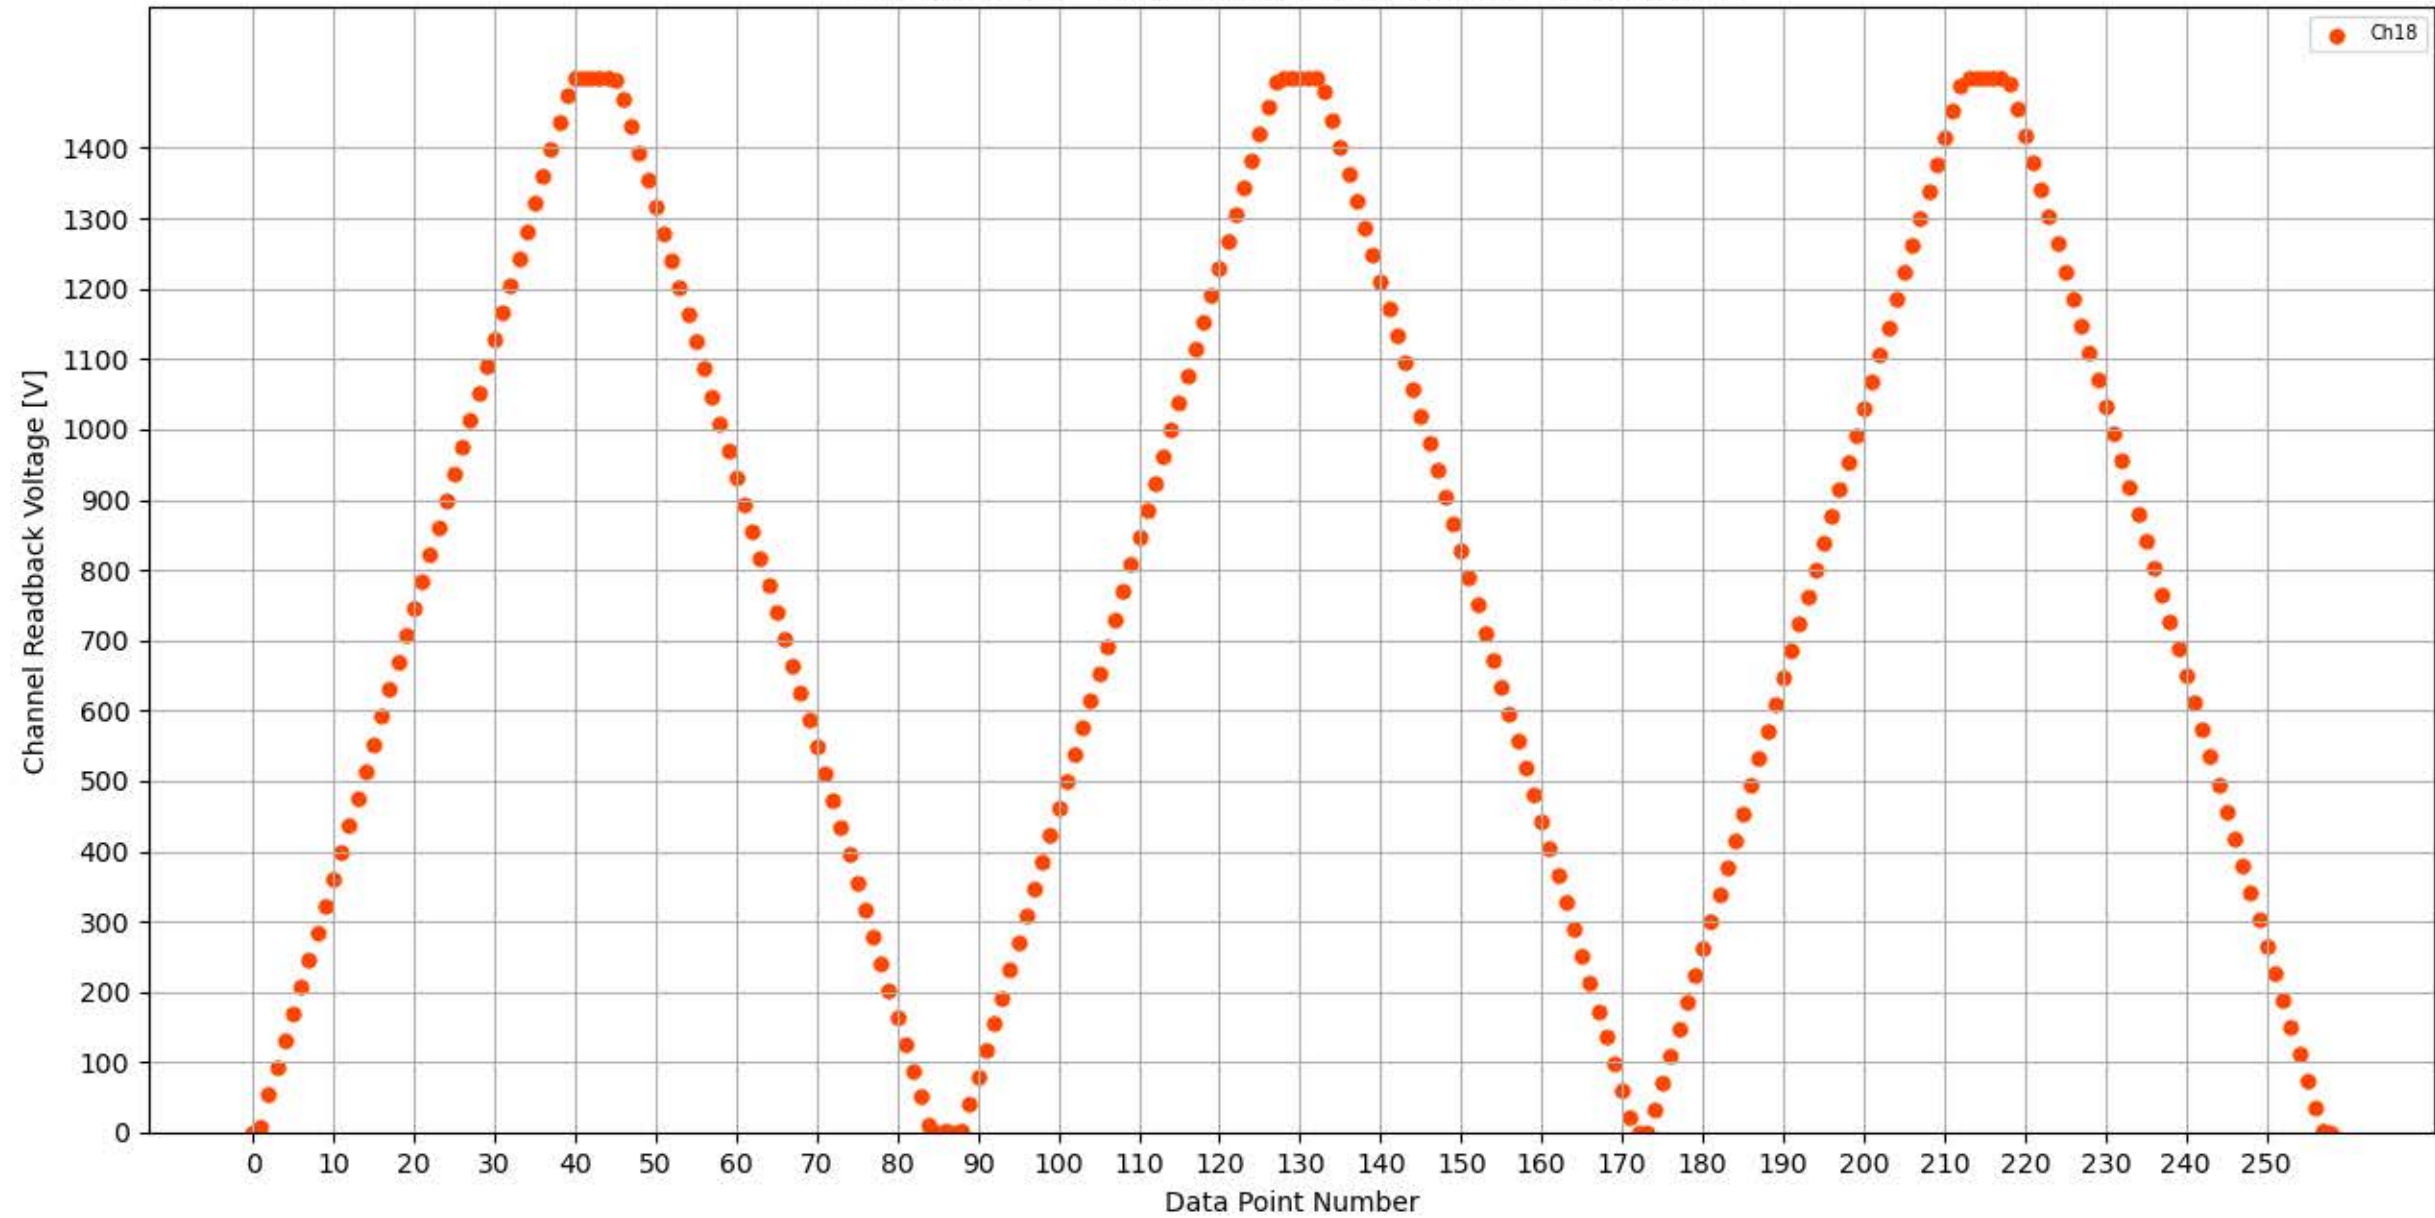

Voltage Ramp Test (Python) Bd #337, Slot #12, Ch #19

Voltage Ramp Test (Python) Bd #337, Slot #12, Ch #18