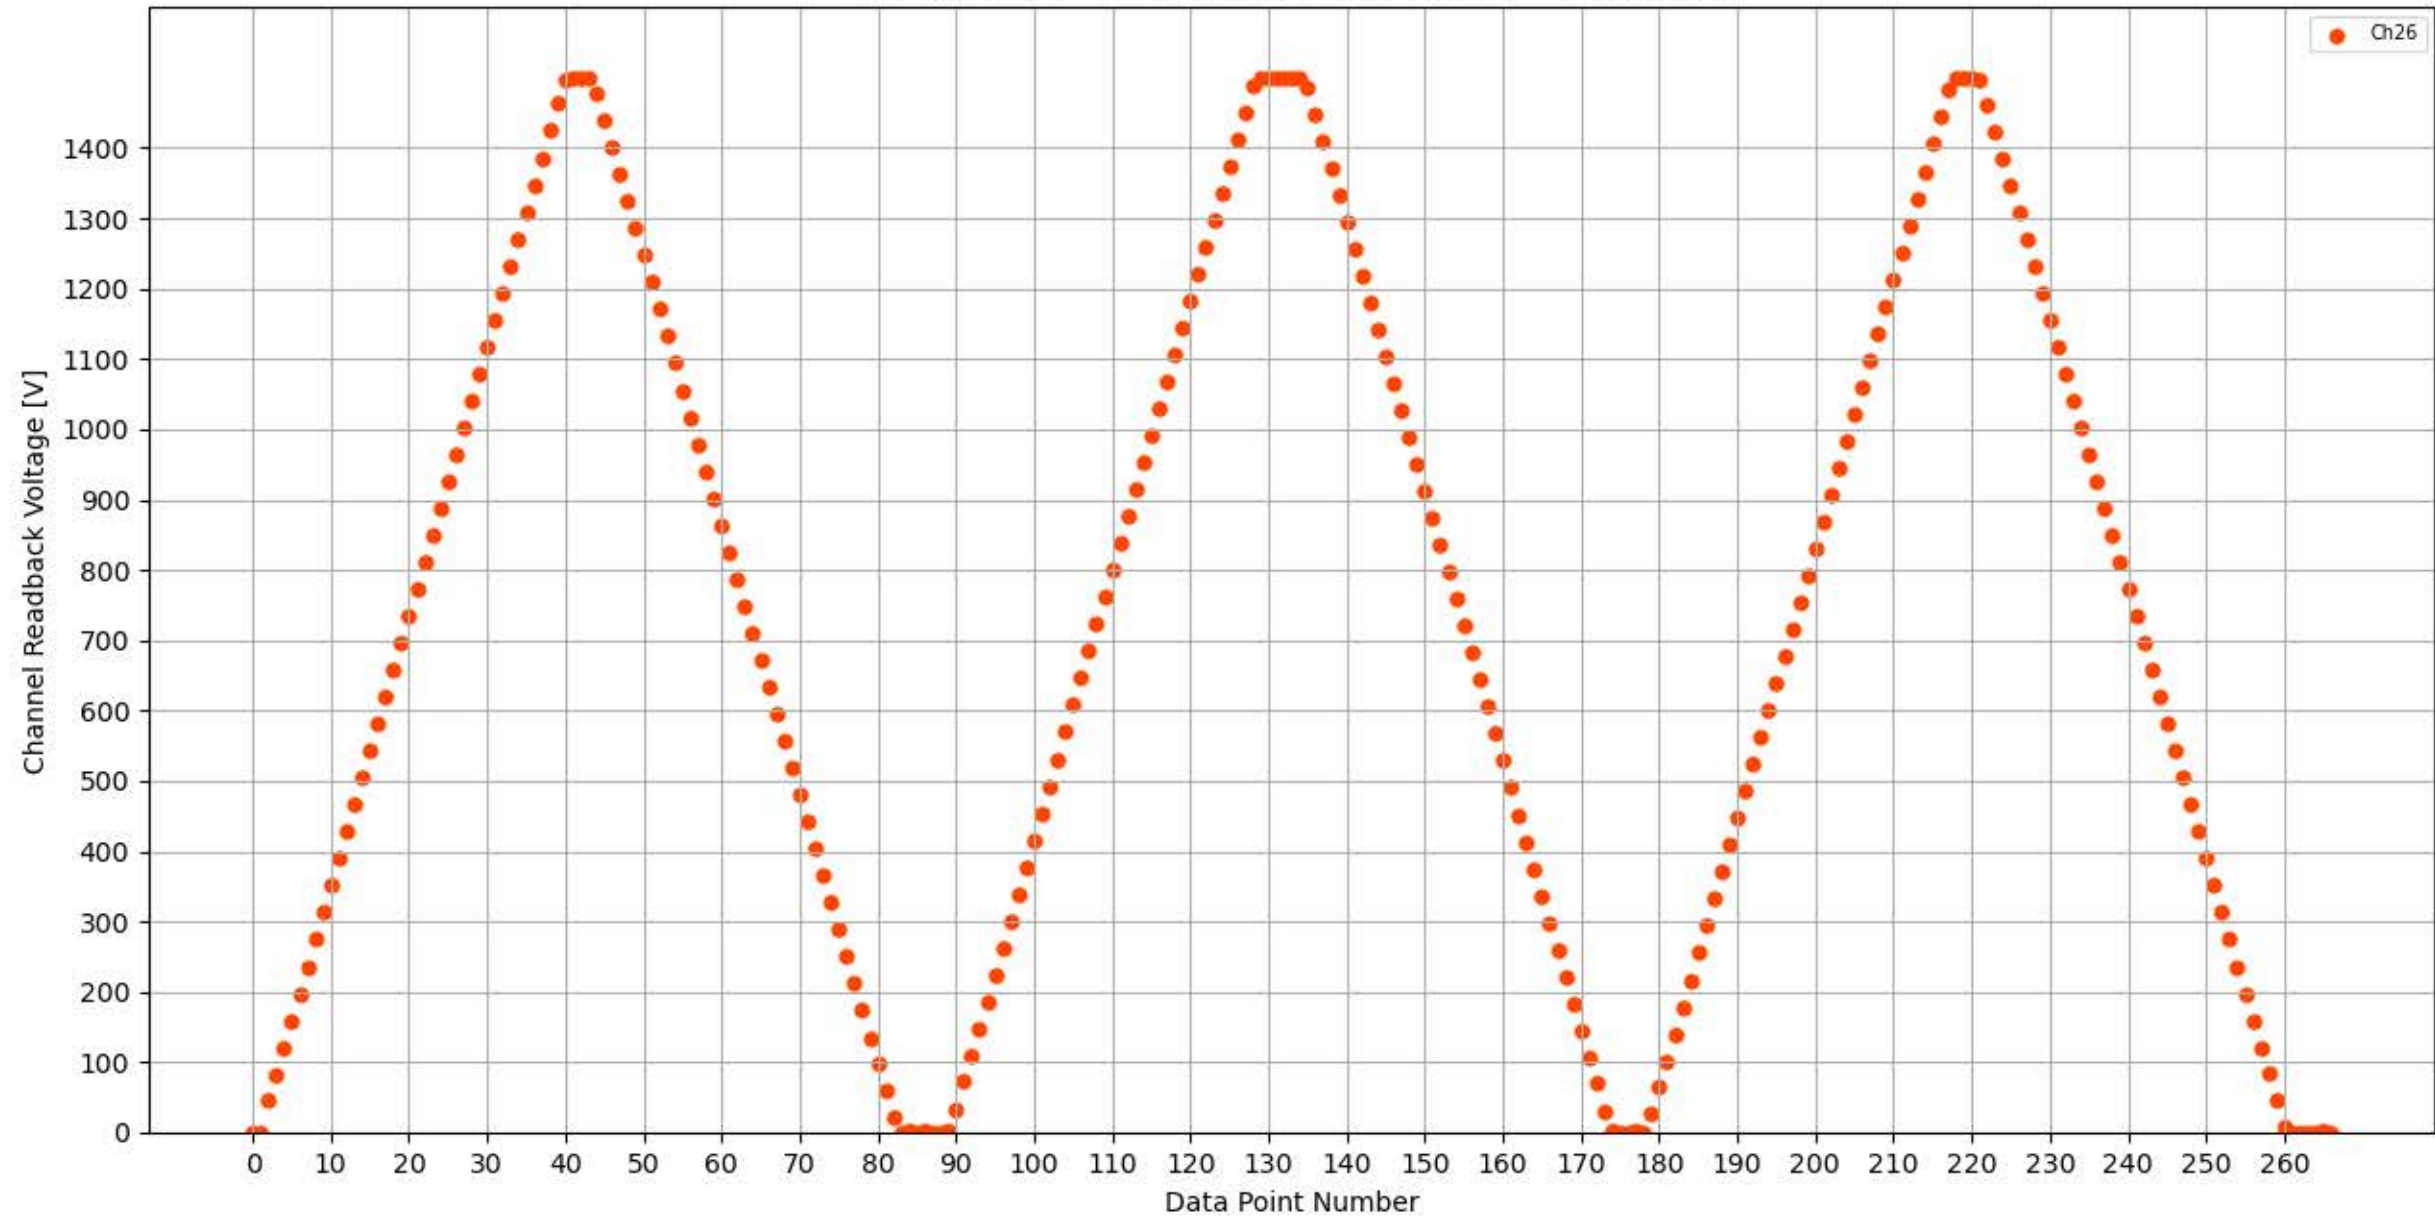

Voltage Ramp Test (Python) Bd #337, Slot #12, Ch #27

Voltage Ramp Test (Python) Bd #337, Slot #12, Ch #26