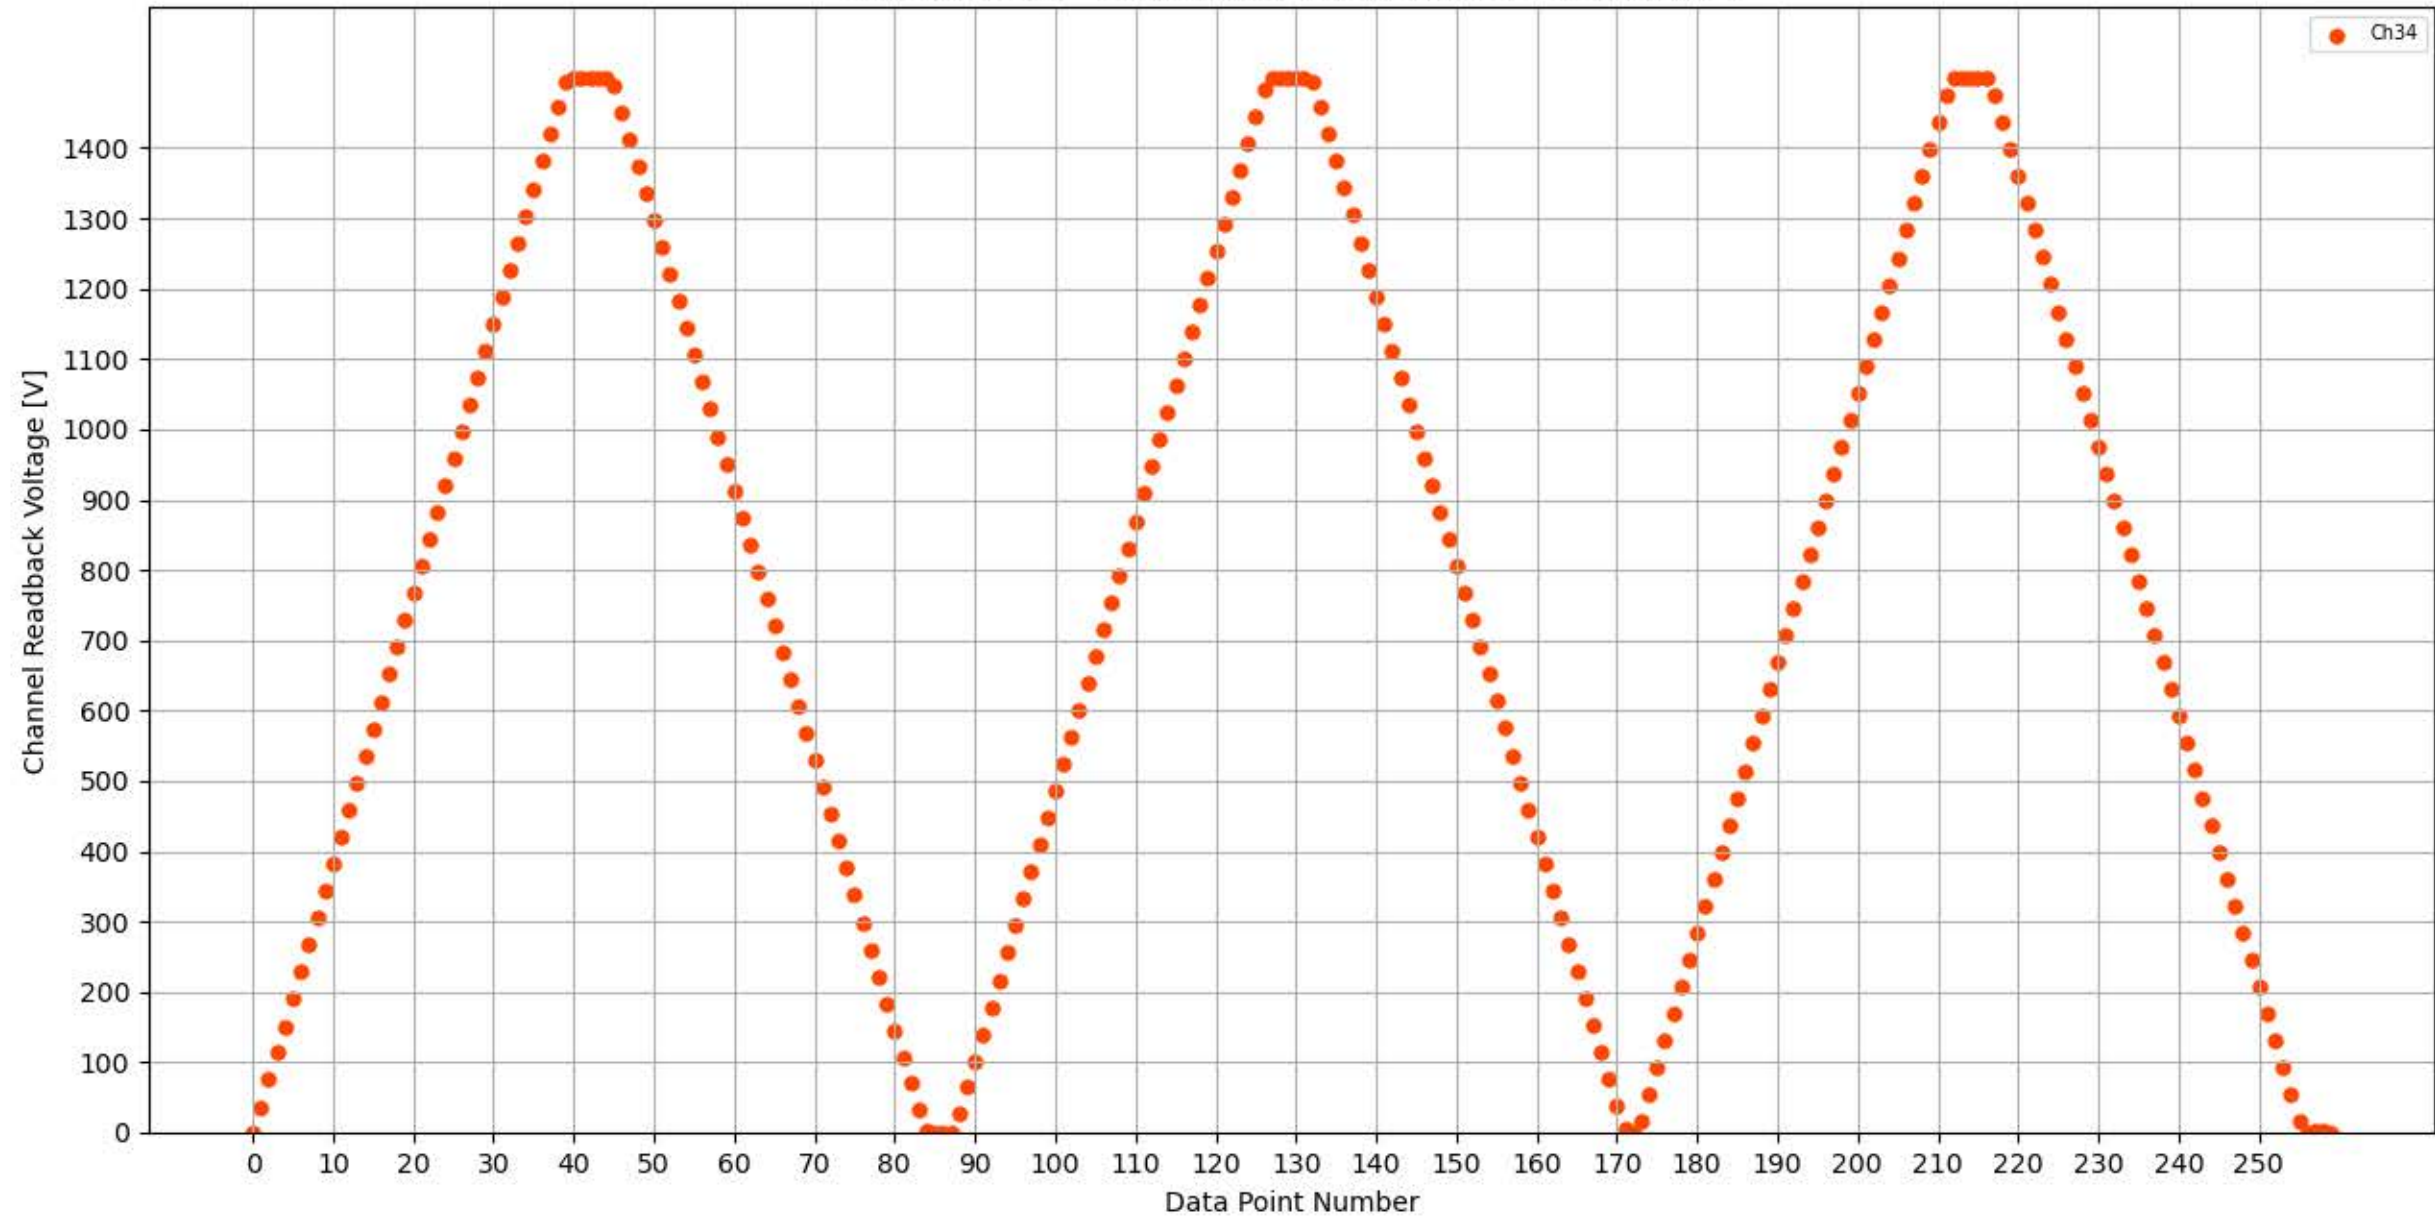

Voltage Ramp Test (Python) Bd #337, Slot #12, Ch #35

Voltage Ramp Test (Python) Bd #337, Slot #12, Ch #34