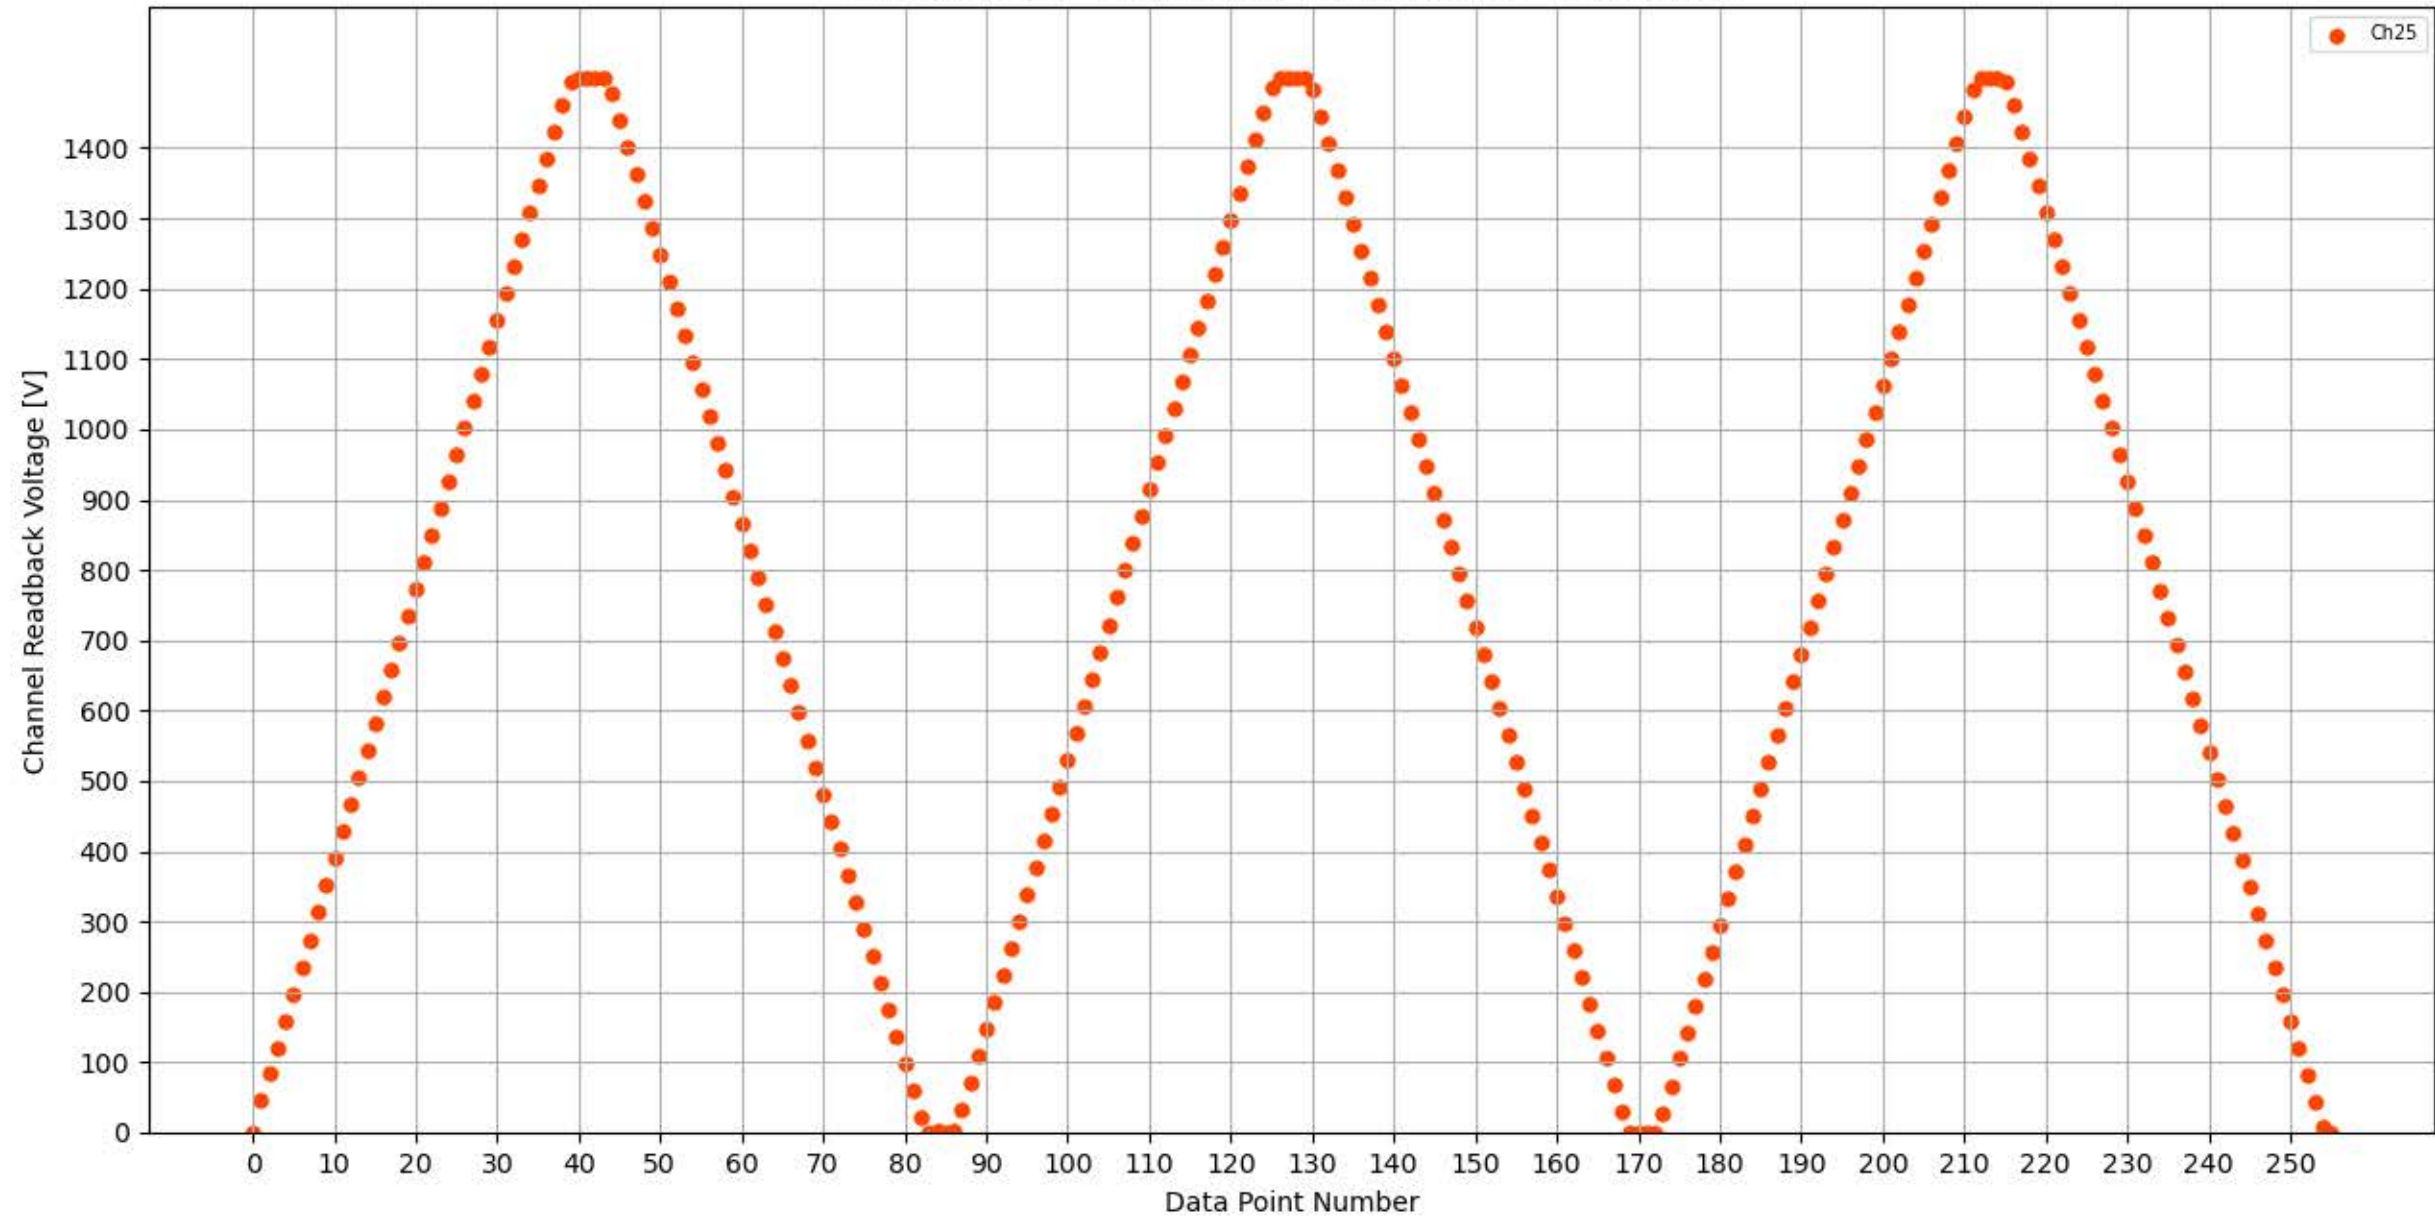

Voltage Ramp Test (Python) Bd #337, Slot #12, Ch #26

Voltage Ramp Test (Python) Bd #337, Slot #12, Ch #25